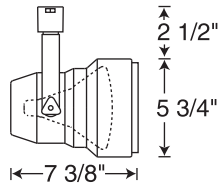

Dimensions

Catalog

T294WH
T294BL
T294SL

Finish

White
Black
Silver

Lamp

45-150W PAR38

Dimensions