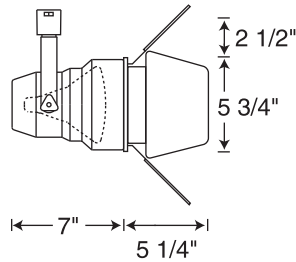

Dimensions

Catalog

T294WH
T294BL
T294SL

Finish

White
Black
Silver

Lamp

45-150W PAR38

Dimensions