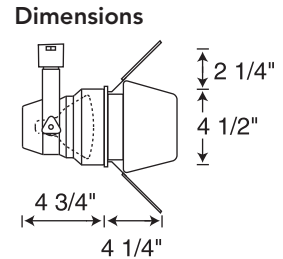

**Catalog #**  
T293WH  
T293BL  
T293SL

**Finish**  
White  
Black  
Silver

**Lamp**  
35-75W PAR30

**Catalog #**  
T292BL  
T292SL

**Finish**  
Black  
Silver

**Lamp**  
35-75W PAR30

Barn doors accept  
one lens, filter or louver.