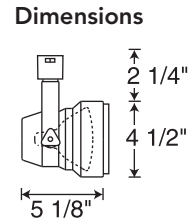

Catalog #
T292BL
T292SL

Finish
Black
Silver

Lamp
35-75W PAR30