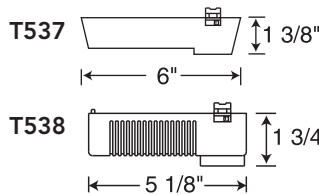

20-75VA 12V Transformers

Both **T537** and **T538** are available
in white, black or silver finishes.
See page 821 for a full description,
or page 819 for Monopoint
Transformers.