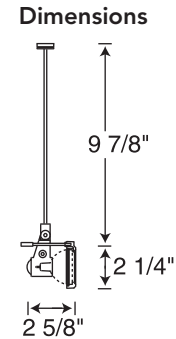

Delta 200 Series®

An angular, die-cast fixture body and rod-supported lamp bezel create a semi-exposed, technical appearance. The front bezel supports accessory lenses and louvers for custom-tailored lighting effects.

Catalog #	Finish	Lamp
T216WH	White	12V, 20-50W MR16
T216BL	Black	
T216SL	Silver	

T537 or T538 Transformer required. Must order separately. See page 821 for detailed information.

Catalog #	Finish	Lamp
TP216WH	White	12V, 20-50W MR16
TP216BL	Black	
TP216SL	Silver	

T537 or T538 Transformer required. Must order separately. See page 821 for detailed information.

Trac-Master®

Studio II

Studio II fixtures add a contemporary stage and studio flavor into an environment. Supplied with integral accessory holder.

Catalog #	Finish	Lamp
T291WH	White	12V, 20-50W MR16
T291BL	Black	
T291SL	Silver	
All with Black Integral Accessory Ring		

T537 or T538 Transformer required. Must order separately. See page 821 for detailed information.

20-75VA 12V Transformers

Both **T537** and **T538** are available in white, black or silver finishes. See page 821 for a full description, or page 819 for Monopoint Transformers.

Light Control Accessories

For Fixtures:	T216, TP216	T291	For Fixtures:	T216, TP216	T291
Color Filters	T551-5	T551-5	Linear Spread Lens	T559	T559
Dichroic Lenses	T5501-18	T5501-18	Prismatic Spread Lens	T557	T557
UV Filter	T5522	T5522	Hexcell Louver	T5559BL	T5559BL
Uniformity Lens	T5521	T5521	Black Snoot	T558BL	-
Diffuse Spread Lens	T5520	T5520	Barn Doors	T74BL	-