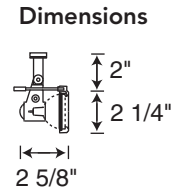

Delta 200 Series®

An angular, die-cast fixture body and rod-supported lamp bezel create a semi-exposed, technical appearance. The front bezel supports accessory lenses and louvers for custom-tailored lighting effects.

Catalog #	Finish	Lamp
T216WH	White	12V, 20-50W MR16
T216BL	Black	
T216SL	Silver	

T537 or T538 Transformer required. Must order separately. See page 821 for detailed information.

Catalog #	Finish	Lamp
TP216WH	White	12V, 20-50W MR16
TP216BL	Black	
TP216SL	Silver	

T537 or T538 Transformer required. Must order separately. See page 821 for detailed information.

Trac-Master®

Studio II

Studio II fixtures add a contemporary stage and studio flavor into an environment. Supplied with integral accessory holder.

Catalog #	Finish	Lamp
T291WH	White	12V, 20-50W MR16
T291BL	Black	
T291SL	Silver	
All with Black Integral Accessory Ring		

T537 or T538 Transformer required. Must order separately. See page 821 for detailed information.

20-75VA 12V Transformers

Both **T537** and **T538** are available in white, black or silver finishes. See page 821 for a full description, or page 819 for Monopoint Transformers.

Light Control Accessories

For Fixtures:	T216, TP216	T291	For Fixtures:	T216, TP216	T291
Color Filters	T551-5	T551-5	Linear Spread Lens	T559	T559
Dichroic Lenses	T5501-18	T5501-18	Prismatic Spread Lens	T557	T557
UV Filter	T5522	T5522	Hexcell Louver	T5559BL	T5559BL
Uniformity Lens	T5521	T5521	Black Snoot	T558BL	-
Diffuse Spread Lens	T5520	T5520	Barn Doors	T74BL	-