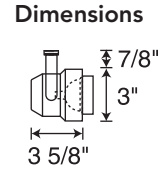

**Catalog #**  
T291WH  
T291BL  
T291SL

**Finish**  
White  
Black  
Silver

**Lamp**  
12V, 20-50W MR16

T537 or T538 Transformer required.  
Must order separately. See page 821  
for detailed information.