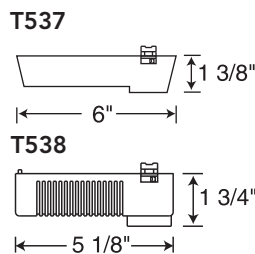

20-75VA 12V Transformers

Both **T537** and **T538** are available in white, black or silver finishes. See page 821 for a full description, or page 819 for Monopoint Transformers.