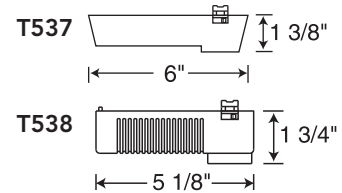

Flybacks

Uniquely angled back from the trac at 45 degrees, Flyback fixtures add visual energy into a space.

	Catalog #	Finish	Lamp	Dimensions
	T227WH T227BL	White Black	12V, 20-50W MR16CG Cover Glass	

T537 or T538 Transformer required.
Must order separately. See page 821 for detailed information.

	Catalog #	Finish	Lamp	Dimensions
	T228WH T228BL T228SC	White Black Satin Chrome	35-75W PAR30	

	Catalog #	Finish	Lamp	Dimensions
	T229WH T229BL	White Black	45-150W PAR38	

Light Control Accessories

For Fixture:	T227
Accessory Holder	T7400BL, SA
Color Filters	T741-6*
Dichroic Lenses	T7401-18*
UV Filter	T7422*
Uniformity Lens	T7421*
Diffuse Spread Lens	T7420*
Linear Spread Lens	T7478*
Prismatic Spread Lens	T7477*
Hexcell Louver	T7459BL*

20-75VA 12V Transformers

Both **T537** and **T538** are available in white, black or silver finishes. See page 821 for a full description, or page 819 for Monopoint Transformers.

*Filters, lenses and louver require accessory holder for installation.
Use of light control accessories negates the need for MR16 cover glass lamp.