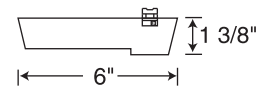

Flyback

Uniquely angled back from the trac at 45 degrees, the Flyback series adds visual energy into a space.

Catalog #	Finish	Lamp
T227WH	White	12V, 20-50W MR16CG
T227BL	Black	Cover Glass

T537 or T538 Transformer required.
Must order separately. See page 821
for detailed information.

Universal

Use the minimalist Universal fixture as a do everything basic lampholder.

Catalog #	Finish	Lamp
T401WH	White	12V, 20-50W MR16CG
T401BL	Black	Cover Glass
T401SL	Silver	

T537 or T538 Transformer required.
Must order separately. See page 821
for detailed information.

Trac-Master®

Light Control Accessories

For Fixtures: T227, T401

Accessory Holder	T7400BL, SA
Color Filters	T741-6*
Dichroic Lenses	T7401-18*
UV Filters	T7422*
Uniformity Lens	T7421*
Diffuse Spread Lens	T7420*
Linear Spread Lens	T7478*
Prismatic Spread Lens	T7477*
Hexcell Louver	T7459BL*

*Filters, lenses and louver require accessory holder for installation.
Use of light control accessories negates the need for MR16 cover glass lamp.

20-75VA 12V Transformers

Both T537 and T538 are available in white, black or silver finishes. See page 821 for a full description, or page 819 for Monopoint Transformers.

T537

T538