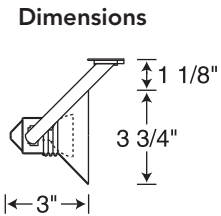

Catalog #	Finish	Lamp
T227WH	White	12V, 20-50W MR16CG
T227BL	Black	Cover Glass