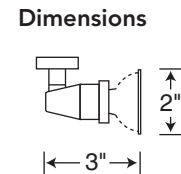

Catalog #	Finish	Lamp
T401WH	White	12V, 20-50W MR16CG
T401BL	Black	Cover Glass
T401SL	Silver