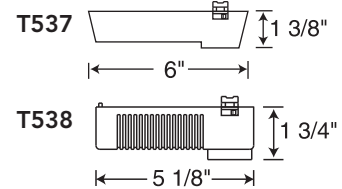

Flybacks

Uniquely angled back from the trac at 45 degrees, Flyback fixtures add visual energy into a space.

	Catalog #	Finish	Lamp	Dimensions
	T227WH T227BL	White Black	12V, 20-50W MR16CG Cover Glass	

T537 or T538 Transformer required.
Must order separately. See page 821 for detailed information.

	Catalog #	Finish	Lamp	Dimensions
	T228WH T228BL T228SC	White Black Satin Chrome	35-75W PAR30	

	Catalog #	Finish	Lamp	Dimensions
	T229WH T229BL	White Black	45-150W PAR38	

Light Control Accessories

For Fixture:	T227
Accessory Holder	T7400BL, SA
Color Filters	T741-6*
Dichroic Lenses	T7401-18*
UV Filter	T7422*
Uniformity Lens	T7421*
Diffuse Spread Lens	T7420*
Linear Spread Lens	T7478*
Prismatic Spread Lens	T7477*
Hexcell Louver	T7459BL*

20-75VA 12V Transformers

Both **T537** and **T538** are available in white, black or silver finishes. See page 821 for a full description, or page 819 for Monopoint Transformers.

*Filters, lenses and louver require accessory holder for installation.
Use of light control accessories negates the need for MR16 cover glass lamp.