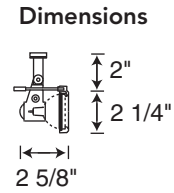

Delta 200 Series®

An angular, die-cast fixture body and rod-supported lamp bezel create a semi-exposed, technical appearance. The front bezel supports accessory lenses and louvers for custom-tailored lighting effects.

Catalog #	Finish	Lamp
T216WH	White	12V, 20-50W MR16
T216BL	Black	
T216SL	Silver	

T537 or T538 Transformer required. Must order separately. See page 821 for detailed information.

Catalog #	Finish	Lamp
TP216WH	White	12V, 20-50W MR16
TP216BL	Black	
TP216SL	Silver	

T537 or T538 Transformer required. Must order separately. See page 821 for detailed information.

Trac-Master®

Studio II

Studio II fixtures add a contemporary stage and studio flavor into an environment. Supplied with integral accessory holder.

Catalog #	Finish	Lamp
T291WH	White	12V, 20-50W MR16
T291BL	Black	
T291SL	Silver	
All with Black Integral Accessory Ring		

T537 or T538 Transformer required. Must order separately. See page 821 for detailed information.

20-75VA 12V Transformers

Both **T537** and **T538** are available in white, black or silver finishes. See page 821 for a full description, or page 819 for Monopoint Transformers.

Light Control Accessories

For Fixtures:	T216, TP216	T291	For Fixtures:	T216, TP216	T291
Color Filters	T551-5	T551-5	Linear Spread Lens	T559	T559
Dichroic Lenses	T5501-18	T5501-18	Prismatic Spread Lens	T557	T557
UV Filter	T5522	T5522	Hexcell Louver	T5559BL	T5559BL
Uniformity Lens	T5521	T5521	Black Snoot	T558BL	-
Diffuse Spread Lens	T5520	T5520	Barn Doors	T74BL	-