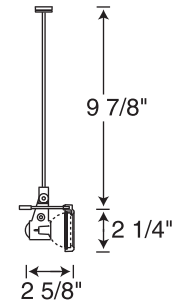

Catalog #
T216WH
T216BL
T216SL

Finish
 White
 Black
 Silver

Lamp
 12V, 20-50W MR16

Dimensions

T537 or T538 Transformer required.
 Must order separately. See page 821
 for detailed information.

Trac-Master®

Catalog #
TP216WH
TP216BL
TP216SL

Finish
 White
 Black
 Silver

Lamp
 12V, 20-50W MR16

Dimensions

T537 or T538 Transformer required.
 Must order separately. See page 821
 for detailed information.

Light Control Accessories