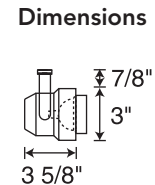

Delta 200 Series®

An angular, die-cast fixture body and rod-supported lamp bezel create a semi-exposed, technical appearance. The front bezel supports accessory lenses and louvers for custom-tailored lighting effects.

Catalog #	Finish	Lamp
T216WH	White	12V, 20-50W MR16
T216BL	Black	
T216SL	Silver	

T537 or T538 Transformer required. Must order separately. See page 821 for detailed information.

Catalog #	Finish	Lamp
TP216WH	White	12V, 20-50W MR16
TP216BL	Black	
TP216SL	Silver	

T537 or T538 Transformer required. Must order separately. See page 821 for detailed information.

Trac-Master®

Studio II

Studio II fixtures add a contemporary stage and studio flavor into an environment. Supplied with integral accessory holder.

Catalog #	Finish	Lamp
T291WH	White	12V, 20-50W MR16
T291BL	Black	
T291SL	Silver	
All with Black Integral Accessory Ring		

T537 or T538 Transformer required. Must order separately. See page 821 for detailed information.

20-75VA 12V Transformers

Both **T537** and **T538** are available in white, black or silver finishes. See page 821 for a full description, or page 819 for Monopoint Transformers.

Light Control Accessories

For Fixtures:	T216, TP216	T291	For Fixtures:	T216, TP216	T291
Color Filters	T551-5	T551-5	Linear Spread Lens	T559	T559
Dichroic Lenses	T5501-18	T5501-18	Prismatic Spread Lens	T557	T557
UV Filter	T5522	T5522	Hexcell Louver	T5559BL	T5559BL
Uniformity Lens	T5521	T5521	Black Snoot	T558BL	-
Diffuse Spread Lens	T5520	T5520	Barn Doors	T74BL	-