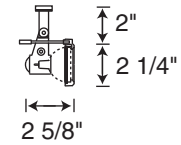

Dimensions