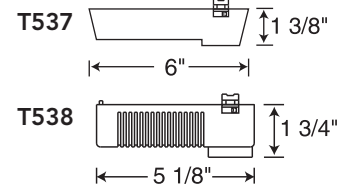

20-75VA 12V Transformers

Both **T537** and **T538** are available in white, black or silver finishes. See page 821 for a full description, or page 819 for Monopoint Transformers.