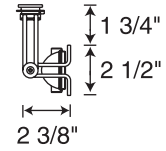

Lamp
12V, 20-75W MR16

**Dimensions**

T537 or T538 transformer required.  
Must order separately. See page 821  
for detailed information.

Trac-Master®

**Light Control Accessories**

For Fixture:	T430
Color Filters	T551-5
Dichroic Lenses	T5501-18
UV Filter	T5522
Uniformity Lens	T5521
Diffuse Spread Lens	T5520
Linear Spread Lens	T559
Prismatic Spread Lens	T557
Hexcell Louver	T5559BL
Black Barn Doors	T74BL