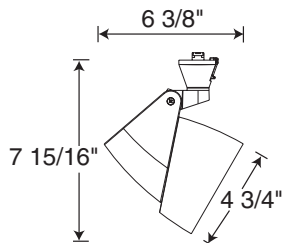

Dimensions

Catalog #
T850WH
T850BL
T850SL

Finish
White
Black
Silver

Lamp
12V, 20-50W MR16

T537 or T538 Transformer required.
Must order separately. See page 821 for detailed information.

Dimensions

Catalog #
T852WH
T852BL
T852SL

Finish
White
Black
Silver

Lamp
35-50W PAR20

Dimensions

Catalog #
T853WH
T853BL
T853SL

Finish
White
Black
Silver

Lamp
35-75W PAR30

Dimensions

Catalog #
T858WH
T858BL
T858SL