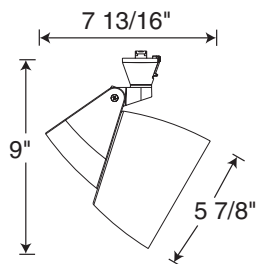

Dimensions

Catalog #
T850WH
T850BL
T850SL

Finish
White
Black
Silver

Lamp
12V, 20-50W MR16

T537 or T538 Transformer required.
Must order separately. See page 821 for detailed information.

Dimensions

Catalog #
T852WH
T852BL
T852SL

Finish
White
Black
Silver

Lamp
35-50W PAR20

Dimensions

Catalog #
T853WH
T853BL
T853SL

Finish
White
Black
Silver

Lamp
35-75W PAR30

Dimensions

Catalog #
T858WH
T858BL
T858SL