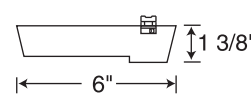

Facet®

Sweeping lines, arresting angles, and a brilliant lack of symmetry result in a totally unexpected design. Facet's socket housing morphs into a stem that is uniquely horizontal in nature. Concealed wiring and sleek trac adapter complete the ultra-clean appearance. Facet for Trac-Master is designed for use with 50W PAR20, 75W PAR30, and 150W PAR38 line-voltage halogen lamps and 50W MR16 low-voltage halogen lamps. An optional, integral, bayonet-mount media cartridge is available for the PAR30 fixture that simultaneously accepts up to two light control accessories. A dual accessory media cartridge is standard on the MR16 fixture.

Dimensions

Catalog #
T850WH
T850BL
T850SL

Finish
White
Black
Silver

Lamp
12V, 20-50W MR16

T537 or T538 Transformer required.
Must order separately. See page 821 for detailed information.

Dimensions

Catalog #
T852WH
T852BL
T852SL

Finish
White
Black
Silver

Lamp
35-50W PAR20

Dimensions

Catalog #
T853WH
T853BL
T853SL

Finish
White
Black
Silver

Lamp
35-75W PAR30

Dimensions

Catalog #
T858WH
T858BL
T858SL

Finish
White
Black
Silver

Lamp
45-150W PAR38

Light Control Accessories

For Fixtures:	T850	T853
Accessory Holder*	-	T853MC-WH, -BL, -SL
Color Filters/Lenses	T741-6	T561-6*
Prismatic Spread Lens	T7477	T5677*
Linear Spread Lens	T7478	T5678*
Dichroic Lenses	T7401-18	T5618*
Diffuse Spread Lens	T7420	-
Uniformity Lens	T7421	T5621*
UV Filter Lens	T7422	T5622*
Hexcell Louver	T7459BL	-
Cube Cell Louver	-	T569BL*

*Filters, lenses and louver require dual accessory holder for installation.

20-75VA 12V Transformers

Both T537 and T538 are available in white, black or silver finishes. See page 821 for a full description, or page 819 for Monopoint Transformers.

T537

T538

Trac-Master®