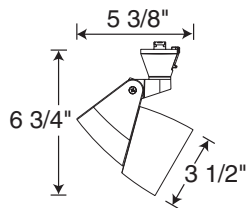

Dimensions

Catalog #
T850WH
T850BL
T850SL

Finish
White
Black
Silver

Lamp
12V, 20-50W MR16

T537 or T538 Transformer required.
Must order separately. See page 821 for detailed information.

Dimensions

Catalog #
T852WH
T852BL
T852SL

Finish
White
Black
Silver

Lamp
35-50W PAR20

Dimensions

Catalog #
T853WH
T853BL
T853SL

Finish
White
Black
Silver

Lamp
35-75W PAR30

Dimensions

Catalog #
T858WH
T858BL
T858SL