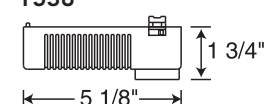

Facet®

Sweeping lines, arresting angles, and a brilliant lack of symmetry result in a totally unexpected design. Facet's socket housing morphs into a stem that is uniquely horizontal in nature. Concealed wiring and sleek trac adapter complete the ultra-clean appearance. Facet for Trac-Master is designed for use with 50W PAR20, 75W PAR30, and 150W PAR38 line-voltage halogen lamps and 50W MR16 low-voltage halogen lamps. An optional, integral, bayonet-mount media cartridge is available for the PAR30 fixture that simultaneously accepts up to two light control accessories. A dual accessory media cartridge is standard on the MR16 fixture.

Dimensions

Catalog #
T850WH
T850BL
T850SL

Finish
White
Black
Silver

Lamp
12V, 20-50W MR16

T537 or T538 Transformer required.
Must order separately. See page 821 for detailed information.

Dimensions

Catalog #
T852WH
T852BL
T852SL

Finish
White
Black
Silver

Lamp
35-50W PAR20

Dimensions

Catalog #
T853WH
T853BL
T853SL

Finish
White
Black
Silver

Lamp
35-75W PAR30

Dimensions

Catalog #
T858WH
T858BL
T858SL

Finish
White
Black
Silver

Lamp
45-150W PAR38

Light Control Accessories

For Fixtures:	T850	T853
Accessory Holder*	-	T853MC-WH, -BL, -SL
Color Filters/Lenses	T741-6	T561-6*
Prismatic Spread Lens	T7477	T5677*
Linear Spread Lens	T7478	T5678*
Dichroic Lenses	T7401-18	T5618*
Diffuse Spread Lens	T7420	-
Uniformity Lens	T7421	T5621*
UV Filter Lens	T7422	T5622*
Hexcell Louver	T7459BL	-
Cube Cell Louver	-	T569BL*

*Filters, lenses and louver require dual accessory holder for installation.

20-75VA 12V Transformers

Both T537 and T538 are available in white, black or silver finishes. See page 821 for a full description, or page 819 for Monopoint Transformers.

T537

T538

Trac-Master®