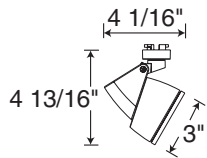

Dimensions

Catalog #
T850WH
T850BL
T850SL

Finish
White
Black
Silver

Lamp
12V, 20-50W MR16

T537 or T538 Transformer required.
Must order separately. See page 821 for detailed information.

Dimensions

Catalog #
T852WH
T852BL
T852SL

Finish
White
Black
Silver

Lamp
35-50W PAR20

Dimensions

Catalog #
T853WH
T853BL
T853SL

Finish
White
Black
Silver

Lamp
35-75W PAR30

Dimensions

Catalog #
T858WH
T858BL
T858SL