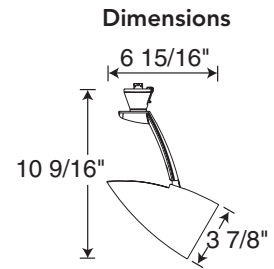

Trac-Master

Catalog #	Finish	Lamp
T870WH	White	12V, 20-50W MR16
T870BL	Black	
T870SL	Silver	

T537 or T538 Transformer required.
Must order separately. See page 821 for detailed information.

Catalog #	Finish	Lamp
T872WH	White	35-50W PAR20
T872BL	Black	
T872SL	Silver	