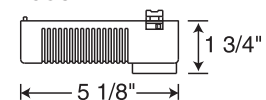

20-75VA 12V Transformers

Both **T537** and **T538** are available in white, black or silver finishes. See page 821 for a full description, or page 819 for Monopoint Transformers.

T537

T538

*Filters, lenses and louver require dual accessory holder for installation.