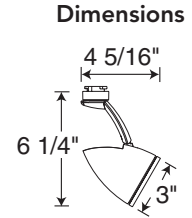

Xanadu

Stunning simplicity yields a classic beauty. Xanadu's stem elevates from the fixture as though carved from a section of its cone shaped body. Its pure shape is devoid of extraneous detail. Its concealed wiring and blended trac adapter produce an ultra-clean appearance. Xanadu for Trac-Master is designed for use with 50W PAR20, 75W PAR30, and 150W PAR38 line-voltage halogen lamps and 50W MR16 low-voltage halogen lamps. An optional, integral, bayonet-mount media cartridge is available for the PAR30 fixture that simultaneously accepts up to two light control accessories. A dual accessory media cartridge is standard on the MR16 fixture.

Trac-Master

Catalog #	Finish	Lamp
T870WH	White	12V, 20-50W MR16
T870BL	Black	
T870SL	Silver	

T537 or T538 Transformer required.
Must order separately. See page 821 for detailed information.

Catalog #	Finish	Lamp
T872WH	White	35-50W PAR20
T872BL	Black	
T872SL	Silver	

Catalog #	Finish	Lamp
T873WH	White	35-75W PAR30
T873BL	Black	
T873SL	Silver	

Catalog #	Finish	Lamp
T878WH	White	45-150W PAR38
T878BL	Black	
T878SL	Silver	

Light Control Accessories

For Fixtures:	T870	T873
Accessory Holder*	-	T853MC-WH, -BL, -SL
Color Filters/Lenses	T741-6	T561-6*
Prismatic Spread Lens	T7477	T5677*
Linear Spread Lens	T7478	T5678*
Dichroic Lenses	T7401-18	T5618*
Diffuse Spread Lens	T7420	-
Uniformity Lens	T7421	T5621*
UV Filter Lens	T7422	T5622*
Hexcell Louver	T7459BL	-
Cube Cell Louver	-	T569BL*

20-75VA 12V Transformers

Both **T537** and **T538** are available in white, black or silver finishes. See page 821 for a full description, or page 819 for Monopoint Transformers.

T537

T538

*Filters, lenses and louver require dual accessory holder for installation.