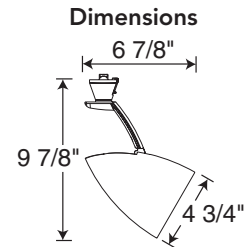

Xanadu

Stunning simplicity yields a classic beauty. Xanadu's stem elevates from the fixture as though carved from a section of its cone shaped body. Its pure shape is devoid of extraneous detail. Its concealed wiring and blended trac adapter produce an ultra-clean appearance. Xanadu for Trac-Master is designed for use with 50W PAR20, 75W PAR30, and 150W PAR38 line-voltage halogen lamps and 50W MR16 low-voltage halogen lamps. An optional, integral, bayonet-mount media cartridge is available for the PAR30 fixture that simultaneously accepts up to two light control accessories. A dual accessory media cartridge is standard on the MR16 fixture.

Trac-Master

Catalog #	Finish	Lamp
T870WH	White	12V, 20-50W MR16
T870BL	Black	
T870SL	Silver	

T537 or T538 Transformer required.
Must order separately. See page 821 for detailed information.

Catalog #	Finish	Lamp
T872WH	White	35-50W PAR20
T872BL	Black	
T872SL	Silver	

Catalog #	Finish	Lamp
T873WH	White	35-75W PAR30
T873BL	Black	
T873SL	Silver	

Catalog #	Finish	Lamp
T878WH	White	45-150W PAR38
T878BL	Black	
T878SL	Silver	

Light Control Accessories

For Fixtures:	T870	T873
Accessory Holder*	-	T853MC-WH, -BL, -SL
Color Filters/Lenses	T741-6	T561-6*
Prismatic Spread Lens	T7477	T5677*
Linear Spread Lens	T7478	T5678*
Dichroic Lenses	T7401-18	T5618*
Diffuse Spread Lens	T7420	-
Uniformity Lens	T7421	T5621*
UV Filter Lens	T7422	T5622*
Hexcell Louver	T7459BL	-
Cube Cell Louver	-	T569BL*

20-75VA 12V Transformers

Both **T537** and **T538** are available in white, black or silver finishes. See page 821 for a full description, or page 819 for Monopoint Transformers.

T537

T538

*Filters, lenses and louver require dual accessory holder for installation.