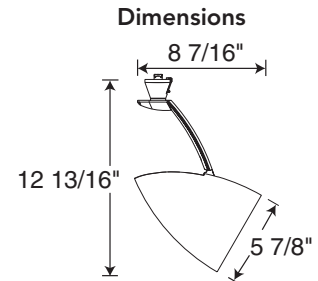

Catalog #	Finish	Lamp
T878WH	White	45-150W PAR38
T878BL	Black	
T878SL	Silver