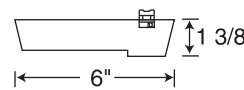

20-75VA 12V Transformers

Both **T537** and **T538** are available in white, black or silver finishes. See page 821 for a full description, or page 819 for Monopoint Transformers.

T537

T538

*Filters, lenses and louver require dual accessory holder for installation.