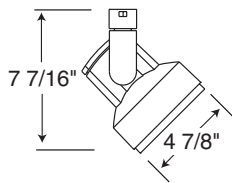

Dimensions

Catalog

T844WH
T844BL
T844SL

Finish

White
Black
Silver

Lamp

35-50W PAR20

Dimensions