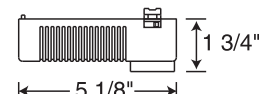

Professional Halogen Series

Cylindra™ Low Voltage & Line Voltage

Cylindra™ Low Voltage & Line Voltage

Applying a new twist to a traditional design, Cylindra Series offers a unique, contemporary aesthetic based on a step cylinder fixture platform. Gentle arcs elegantly blend with bold edges to provide a unique yet timeless visual appeal. The Trac-Master versions of the Cylindra CMH Series are available in line voltage PAR20, PAR30, PAR38 and low voltage MR16. Ranging in wattage from 20W to 150W, making them suitable for a wide variety of lighting applications. Each Cylindra fixture is supplied with an integral bayonet-mount media cartridge that is designed to simultaneously accept up to two light control accessories.

Dimensions

Catalog

T841WH
T841BL
T841SL

Finish

White
Black
Silver

Lamp

12V, 20-50W MR16

T537 or T538 Transformer required.
Must order separately. See page 821 for detailed information.

Dimensions

Catalog

T844WH
T844BL
T844SL

Finish

White
Black
Silver

Lamp

35-50W PAR20

Dimensions

Catalog

T845WH
T845BL
T845SL

Finish

White
Black
Silver

Lamp

35-75W PAR30

Dimensions

Catalog

T846WH
T846BL
T846SL

Finish

White
Black
Silver

Lamp

45-150W PAR38

Trac-Master®

Light Control Accessories

For Fixtures:	T841	T844	T845	T846
Color Filters/Lenses	T741-6	T591-6	T561-6	T571-6
Prismatic Spread Lens	T7477	T597	T5677	T5777
Linear Spread Lens	T7478	T598	T5678	T5778
Dichroic Lenses	T7401-18	T5918	T5618	T5718
Diffuse Spread Lens	T7420	-	-	-
Uniformity Lens	T7421	T5921	T5621	T5721
UV Filter Lens	T7422	T5922	T5622	T5722
Hexcell Louver	T7459BL	T5928BL	-	-
Cube Cell Louver	-	-	T569BL	T579BL

Note: Accepts up to two 2" accessories.

20-75VA 12V Transformers