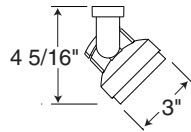

Dimensions

Catalog

T841WH
T841BL
T841SL

Finish

White
Black
Silver

Lamp

12V, 20-50W MR16

T537 or T538 Transformer required.
Must order separately. See page 821 for detailed information.