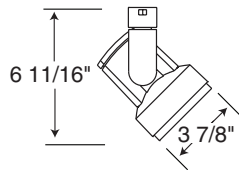

Dimensions

Catalog

T841WH
T841BL
T841SL

Finish

White
Black
Silver

Lamp

12V, 20-50W MR16

T537 or T538 Transformer required.
Must order separately. See page 821 for detailed information.

Dimensions

Catalog

T844WH
T844BL
T844SL

Finish

White
Black
Silver

Lamp

35-50W PAR20

Dimensions