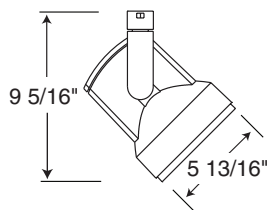

Dimensions