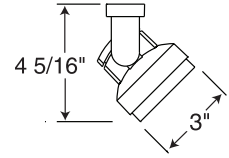

Catalog

T841WH
T841BL
T841SL

Finish

White
Black
Silver

Lamp

12V, 20-50W MR16

Dimensions

T537 or T538 transformer required.
Order separately. See page 821 for detailed information.