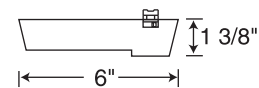

Professional Halogen Series

Cylindra™ Low Voltage & Line Voltage

Cylindra™ Low Voltage & Line Voltage

Applying a new twist to a traditional design, Cylindra Series offers a unique, contemporary aesthetic based on a step cylinder fixture platform. Gentle arcs elegantly blend with bold edges to provide a unique yet timeless visual appeal. The Trac-Master versions of the Cylindra CMH Series are available in line voltage PAR20, PAR30, PAR38 and low voltage MR16. Ranging in wattage from 20W to 150W, making them suitable for a wide variety of lighting applications. Each Cylindra fixture is supplied with an integral bayonet-mount media cartridge that is designed to simultaneously accept up to two light control accessories.

Dimensions

Catalog

T841WH
T841BL
T841SL

Finish

White
Black
Silver

Lamp

12V, 20-50W MR16

T537 or T538 Transformer required.
Must order separately. See page 821 for detailed information.

Dimensions

Catalog

T844WH
T844BL
T844SL

Finish

White
Black
Silver

Lamp

35-50W PAR20

Dimensions

Catalog

T845WH
T845BL
T845SL

Finish

White
Black
Silver

Lamp

35-75W PAR30

Dimensions

Catalog

T846WH
T846BL
T846SL

Finish

White
Black
Silver

Lamp

45-150W PAR38

Trac-Master®

Light Control Accessories

For Fixtures:	T841	T844	T845	T846
Color Filters/Lenses	T741-6	T591-6	T561-6	T571-6
Prismatic Spread Lens	T7477	T597	T5677	T5777
Linear Spread Lens	T7478	T598	T5678	T5778
Dichroic Lenses	T7401-18	T5918	T5618	T5718
Diffuse Spread Lens	T7420	-	-	-
Uniformity Lens	T7421	T5921	T5621	T5721
UV Filter Lens	T7422	T5922	T5622	T5722
Hexcell Louver	T7459BL	T5928BL	-	-
Cube Cell Louver	-	-	T569BL	T579BL

Note: Accepts up to two 2" accessories.

20-75VA 12V Transformers