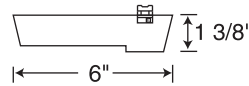

Cylindra™

Applying a new twist to a traditional design, Cylindra Series offers a unique, contemporary aesthetic based on a step cylinder fixture platform. Gentle arcs elegantly blend with bold edges to provide a unique yet timeless visual appeal. The Cylindra Trac-Master low voltage is designed to use 50W MR16 halogen lamps. Each Cylindra fixture is supplied with an integral bayonet-mount media cartridge that is designed to simultaneously accept up to two light control accessories.

Catalog

T841WH
T841BL
T841SL

Finish

White
Black
Silver

Lamp

12V, 20-50W MR16

Dimensions

T537 or T538 transformer required.
Order separately. See page 821 for detailed information.

Trac-Master®

Light Control Accessories

For Fixtures:	T841
Color Filters/Lenses	T741-6
Prismatic Spread Lens	T7477
Linear Spread Lens	T7478
Dichroic Lenses	T7401-18
Diffuse Spread Lens	T7420
Uniformity Lens	T7421
UV Filter Lens	T7422
Hexcell Louver	T7459BL

20-75VA 12V Transformers

Both **T537** and **T538** are available in white, black or silver finishes. See page 821 for a full description, or page 819 for Monopoint Transformers.

T537

T538