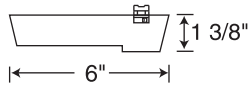

Low Voltage Transformers

Dimensions

Catalog

T537WH
T537BL
T537SL **NEW**

Finish

White
Black
Silver

Description

- Low profile designer solid state electronic 12V, 75VA transformer with On/Off switch
- Attaches to all Juno 120V track
- Rated for fixtures using 20-75W-12V lamps