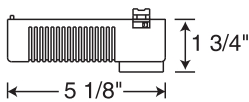

Designer Transformer

Dimensions

Catalog

T538WH
T538BL
T538SL **NEW**

Finish

White
Black
Silver

Description

- Solid state electronic 12V, 75VA transformer with On/Off switch
- Attaches to all Juno 120V track
- Rated for fixtures using 20-75W-12V lamps