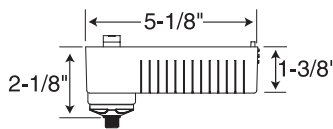

Dimensions