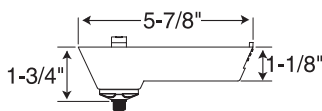

Designer Transformer

Dimensions

Catalog

T538WH
T538BL
T538SL **NEW**

Finish

White
Black
Silver

Description

- Solid state electronic 12V, 75VA transformer with On/Off switch
- Attaches to all Juno 120V track
- Rated for fixtures using 20-75W-12V lamps

Classic Transformer

Quick Jack Low Voltage Transformers

Dimensions

Catalog

T537QJWH
T537QJBL
T537QJSL

Finish

White
Black
Silver

Description