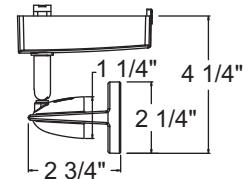

TRAC-LITES

LOW VOLTAGE CONTEMPORARY

R703, R704, R705, R706, R707, R708, R709, R710 and R741

Low Voltage Odyssey

Construction Die cast aluminum housing with machined steel stem • Accepts one media accessory in place of clear glass lens supplied.

Catalog Number	Finish	Lamp
R708WH	White	12V, 20-50W MR16
R708BL	Black	12V, 20-50W MR16
R708SC	Satin Chrome	12V, 20-50W MR16
R708BZ	Painted Bronze	12V, 20-50W MR16