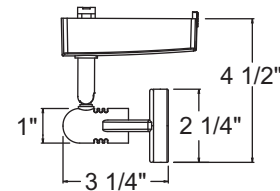

Low Voltage Trumpet

Construction Die cast aluminum housing with machined steel stem

- Convenient bayonet mount lamp retention ring simplifies relamping
- Accepts one media accessory in place of clear glass lens supplied.

Catalog Number	Finish	Lamp
R706WH	White	12V, 20-50W MR16
R706BL	Black	12V, 20-50W MR16
R706SC	Satin Chrome	12V, 20-50W MR16
R706BZ	Painted Bronze	12V, 20-50W MR16