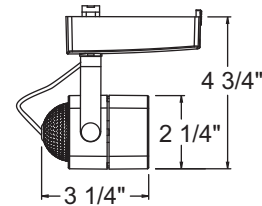

TRAC-LITES

LOW VOLTAGE CONTEMPORARY

**R703, R704, R705, R706, R707,
R708, R709, R710 and R741**

Low Voltage Cast Cube

Construction Die cast aluminum housing with die-formed steel yoke
• Accepts one media accessory in place of clear glass lens supplied.

Catalog Number	Finish	Lamp
R741WH	White	12V, 20-50W MR16
R741BL	Black	12V, 20-50W MR16
R741SC	Satin Chrome	12V, 20-50W MR16
R741BZ	Painted Bronze	12V, 20-50W MR16

ACCESSORIES

Cat. No.	Description	Cat. No.	Description	Cat. No.	Description
T741-6	Color Filters/Lenses	T7420	Diffuse Spread Lens	T7422	UV Filter Lens
T7401-18	Dichroic Lenses	T7459BL	Hexcell Louver		

See specification sheet D1.2.2 for details.