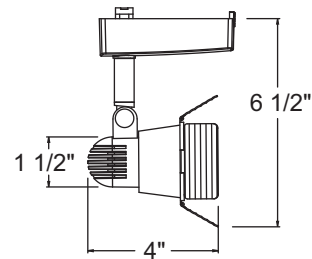

TRAC-LITES

LOW VOLTAGE CONTEMPORARY

R703, R704, R705, R706, R707,
R708, R709, R710 and R741

Low Voltage Barn Doors

Construction Die cast aluminum rear housing with die-formed steel front housing and machined steel stem • Integral barn doors provide lamp shielding and adds a theatrical accent.

Lamp Must be used with MR16 lamps with integral lens (cover glass).

Catalog Number	Housing Finish	Lamp
R705WH	White	12V, 20-50W MR16CG
R705BL	Black	12V, 20-50W MR16CG
R705SL	Silver	12V, 20-50W MR16CG
R705BZ	Painted Bronze	12V, 20-50W MR16CG