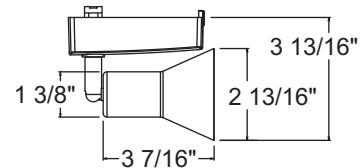

Low Voltage Flare

Construction Drawn steel housing with machined steel stem.

Lamp Must be used with MR16 lamps with integral lens (cover glass) except when combined with 2" accessories.

Catalog Number	Housing Finish	Lamp
R709WH	White	12V, 20-50W MR16CG
R709BL	Black	12V, 20-50W MR16CG
R709SC	Satin Chrome	12V, 20-50W MR16CG
R709BZ	Painted Bronze	12V, 20-50W MR16CG