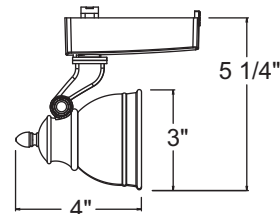

Low Voltage Bell

Construction Die cast aluminum housing and swivel arm • Deep lamp regression and spun aluminum step baffle to reduce glare.

Lamp Must be used with MR16 lamps with integral lens (cover glass).

Catalog Number	Housing Finish	Lamp
R710WH	White	12V, 20-50W MR16CG
R710BL	Black	12V, 20-50W MR16CG
R710SC	Satin Chrome	12V, 20-50W MR16CG
R710BZ	Hand-Rubbed Bronze	12V, 20-50W MR16CG