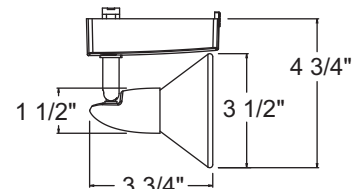

Low Voltage Rocket

Construction Die cast aluminum rear housing with machined steel stem

- Semi-opaque conical front glass accent in complementary colors.

Lamp Must be used with MR16 lamps with integral lens (cover glass) except when combined with 2" accessories.

Catalog Number	Housing Finish	Glass Color	Lamp
R707WH	White	Opal Frost	12V, 20-50W MR16CG
R707BL	Black	Opal Frost	12V, 20-50W MR16CG
R707SC	Satin Chrome	Opal Frost	12V, 20-50W MR16CG
R707BZ	Painted Bronze	Amber Frost	12V, 20-50W MR16CG