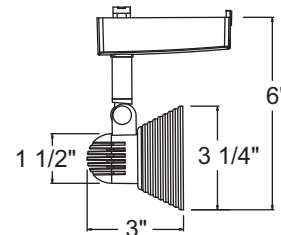

Low Voltage Step Glass

Construction Die cast aluminum rear housing with machined stem steel
• Semi-opaque stepped front glass accent in complementary colors.

Lamp Must be used with MR16 lamps with integral lens (cover glass) except when combined with 2" accessories.

Catalog Number	Housing Finish	Glass Color	Lamp
R704WH	White	Opal Frost	12V, 20-50W MR16CG
R704BL	Black	Opal Frost	12V, 20-50W MR16CG
R704SL	Silver	Opal Frost	12V, 20-50W MR16CG
R704BZ	Painted Bronze	Amber Frost	12V, 20-50W MR16CG