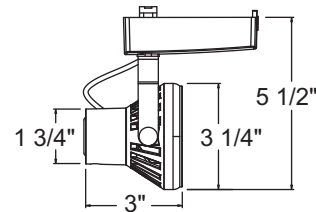

TRAC-LITES

LOW VOLTAGE CONTEMPORARY

**R703, R704, R705, R706, R707,
R708, R709, R710 and R741**

Project: _____

Fixture Type: _____

Location: _____

Contact/Phone: _____

PRODUCT DESCRIPTION

Socket Ceramic Bi-Pin.

Transformer 50VA 12V electronic transformer with circuit protection
• Sleek, miniature transformer housing minimizes fixture footprint.

Aiming 90° vertical aiming capability and 358° rotation.

Adapter Copper alloy contacts provide precise spring action
• True, positive electrical ground • Spring-loaded locking latch with embossed polarity arrows secures trac light to trac
• Compatible with both Trac-Lites and Trac-Master Trac
• "Pull-up" contact to up position for use on Trac-Master two-circuit trac.

Labels UL/CUL listed.

Product specifications subject to change without notice.

Low Voltage Funnel

Construction Die cast aluminum housing with die-formed steel yoke • Deep lamp regression and die cast aluminum step baffle to reduce glare • Accepts one media accessory in place of clear glass lens supplied.

Catalog Number	Finish	Lamp
R703WH	White	12V, 20-50W MR16
R703BL	Black	12V, 20-50W MR16
R703SL	Silver	12V, 20-50W MR16
R703BZ	Painted Bronze	12V, 20-50W MR16

ACCESSORIES

Cat. No.	Description	Cat. No.	Description	Cat. No.	Description
T741-6	Color Filters/Lenses	T7477	Prismatic Spread Lens	T7478	Linear Spread Lens
T7401-18	Dichroic Lenses	T7420	Diffuse Spread Lens	T7421	Uniformity Lens
T7422	UV Filter Lens	T7459BL	Hexcell Louver		

See specification sheet D1.2.2 for details.

Low Voltage Step Glass

Construction Die cast aluminum rear housing with machined stem steel
• Semi-opaque stepped front glass accent in complementary colors.