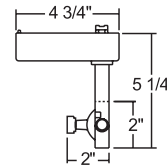

TRAC-LITES

LOW VOLTAGE SERIES

R701, R702, R731 and R740

Low Voltage MR16 Gimbal Ring

Construction Polycarbonate transformer housing with a painted formed steel lamp housing.

Catalog Number	Finish	Lamp
R731WH	White	50W MR16
R731BL	Black	50W MR16