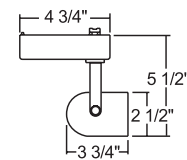

Low Voltage MR16 Roundback

Construction Polycarbonate transformer housing with a painted formed steel lamp housing.

Catalog Number	Finish	Lamp
R702WH	White	50W MR16
R702BL	Black	50W MR16