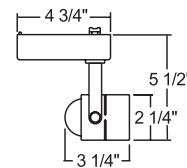

Labels UL/CUL listed.

Product specifications subject to change without notice.

Low Voltage MR16 Cylinder

Construction Polycarbonate transformer housing with a painted formed steel lamp housing.

Catalog Number	Finish	Lamp
R701WH	White	50W MR16
R701BL	Black	50W MR16