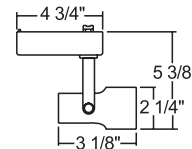

See specification sheet D1.2.2 for details.

Low Voltage MR16 Pinchback

Construction Polycarbonate transformer housing with a painted die-cast aluminum lamp housing.

Catalog Number	Finish	Lamp
R740WH	White	50W MR16
R740BL	Black	50W MR16