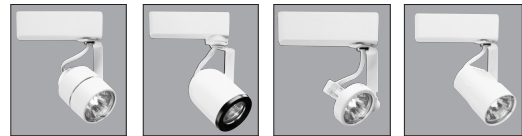

Socket Ceramic Bi-Pin.

Transformer 50VA 12V electronic transformer with circuit protection.

Aiming 90° vertical aiming capability and 358° rotation.

Adapter Copper alloy contacts provide precise spring action • True, positive electrical ground • Spring-loaded locking latch with embossed polarity arrows secures trac light to trac • Compatible with both Trac-Lites and Trac-Master Trac • "Pull-up" contact to up position for use on Trac-Master two-circuit trac.

Labels UL/CUL listed.

Product specifications subject to change without notice.

Low Voltage MR16 Cylinder

Construction Polycarbonate transformer housing with a painted formed steel lamp housing.

Catalog Number	Finish	Lamp
R701WH	White	50W MR16
R701BL	Black	50W MR16