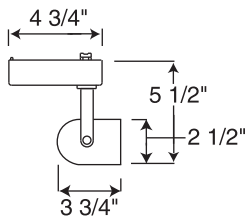

Low Voltage Round Back, Gimbal & Pinchback

Round Back

Dimensions

Catalog

R702WH
R702BL

Finish

White
Black

Lamp

12V, 20-50W MR16

Complete fixture includes 12V 50VA solid state electronic transformer.

Gimbal

Dimensions

Catalog

R731WH
R731BL

Finish

White
Black

Lamp

12V, 20-50W MR16

Complete fixture includes 12V 50VA solid state electronic transformer.

Pinchback

Dimensions

Catalog

R740WH
R740BL

Finish