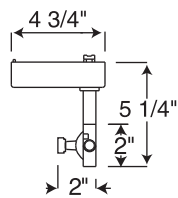

12V, 20-50W MR16

Complete fixture includes 12V 50VA solid state electronic transformer.

Gimbal

Dimensions

Catalog

R731WH
R731BL

Finish

White
Black

Lamp

12V, 20-50W MR16

Complete fixture includes 12V 50VA solid state electronic transformer.

Pinchback

Dimensions

Catalog

R740WH
R740BL

Finish