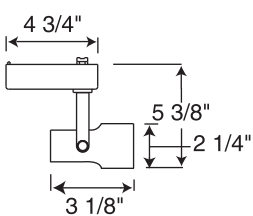

12V, 20-50W MR16

Complete fixture includes 12V 50VA solid state electronic transformer.

Gimbal

Dimensions

Catalog

R731WH
R731BL

Finish

White
Black

Lamp

12V, 20-50W MR16

Complete fixture includes 12V 50VA solid state electronic transformer.

Pinchback

Dimensions

Catalog

R740WH
R740BL

Finish