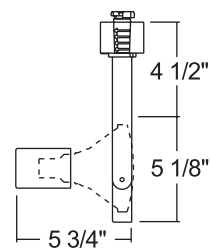

Construction Die-formed steel.

Lampholder Medium base porcelain.

Aiming 90° vertical aiming capability and 358° rotation.

Adapter Copper alloy contacts provide precise spring action • True, positive electrical ground • On/off switch included • Patented embossed polarity arrows on bottom of adapter • Spring-loaded locking latch with embossed polarity arrows secures trac light to trac • Compatible with both Trac-Lites and Trac-Master Trac • "Pull-up" contact to up position for use on Trac-Master two-circuit trac.

Labels UL/CUL listed.

Product specifications subject to change without notice.

Line Voltage PAR30

Catalog Number	Finish	Lamp
R533WH	White	75W PAR30
R533BL	Black	75W PAR30

Line Voltage PAR38

Catalog Number	Finish	Lamp
R534WH	White	120W PAR38
R534BL	Black	120W PAR38

THIS SIDE INTENTIONALLY LEFT BLANK

1300 S. Wolf Road • Des Plaines, IL 60018 • Phone (847) 827-9880 • Fax (847) 827-2925
220 Chrysler Drive • Brampton, Ontario • Canada L6S 6B6 • Phone (905) 792-7335 • Fax (905) 792-0064
Visit us at www.junolightinggroup.com