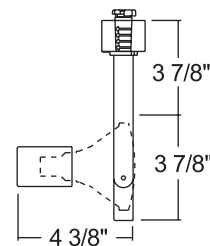

Construction Die-formed steel.

Lampholder Medium base porcelain.

Aiming 90° vertical aiming capability and 358° rotation.

Adapter Copper alloy contacts provide precise spring action • True, positive electrical ground • On/off switch included • Patented embossed polarity arrows on bottom of adapter • Spring-loaded locking latch with embossed polarity arrows secures trac light to trac • Compatible with both Trac-Lites and Trac-Master Trac • "Pull-up" contact to up position for use on Trac-Master two-circuit trac.

Labels UL/CUL listed.

Product specifications subject to change without notice.

Line Voltage PAR30

Catalog Number	Finish	Lamp
R533WH	White	75W PAR30
R533BL	Black	75W PAR30

Line Voltage PAR38

Catalog Number	Finish	Lamp
R534WH	White	120W PAR38
R534BL	Black	120W PAR38