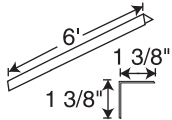

#### Description

- TLR37 T-Bar Clip attaches to 15/16" inverted T-Bar ceiling
- TLR37-9-16 T-Bar Clip attaches to 9/16" inverted T-Bar ceiling
- Both clips are compatible with flush tile or drop tile ceilings
- Two required for 2' or 4' sections, three required for 6' or 8' sections

#### Dimensions