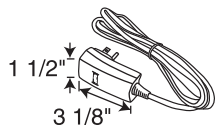

Portable Electronic Transformers

Dimensions

Catalog

TL548WH
TL548BL

Finish

White
Black

Description

- Integral plug-in 12-volt transformer for loads up to 60 watts
- Supplied with 10' of two-wire cord and On/Off line cord switch
- Not suitable for use with LED fixtures