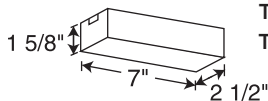

Direct Wire Electronic Transformers

Dimensions

Catalog

TL547WH
TL547BL

Finish

White
Black

Description

- Low profile electronic 12-volt transformer for loads between 50-150 watts
- May be installed in-line with trac (Trac 12 only) or remotely mounted up to 5' away (Trac 12 or Trac12/25)
- 120-volt supply can be fed into end or top using standard 1/2" electrical connectors
- Includes On/Off push button switch
- Not suitable for use with LED fixtures