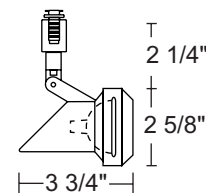

Juno®

TRAC 12

Project: _____

Fixture Type: _____

Location: _____

Contact/Phone: _____

Miniature Low Voltage Trac System

MR16 SPOTLIGHTS

**TL109, TL116, TLP116, TL117, TL143,
TL191, TL196 and TL296**

PRODUCT DESCRIPTION

A selection of distinctive miniature MR16 quartz lampholders provides high intensity display and accent lighting using small scale, high-styled trac lights.

Socket Ceramic bi-pin.

Aiming 90° vertical aiming capability and 358° rotation.

Lens Glass lens included with lampholder.

Labels UL listed, CSA certified.

Product specifications subject to change without notice.

Low Voltage MR16 Slant

Catalog Number	Description	Finish	Lamp
TL109WH	Slant	White	20-50W MR16, 12V or 24V
TL109BL	Slant	Black	20-50W MR16, 12V or 24V

ACCESSORIES

Cat. No.	Description	Cat. No.	Description	Cat. No.	Description
T74BL	Black Barn Doors	T556BL	Black Eyebrow	T558BL	Black Snoot
T551-5	Color Filters/Lenses	T557	Prismatic Spread Lens	T559	Linear Spread Lens
T5501-18	Dichroic Lenses	T5520	Diffuse Spread Lens	T5521	Uniformity Lens
T5522	UV Filter Lens	T5559BL	Hexcell Louver		

See specification sheet D1.2.2 for details.