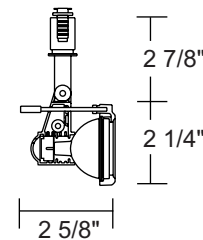

ACCESSORIES

Cat. No.	Description	Cat. No.	Description	Cat. No.	Description
T74BL	Black Barn Doors	T557	Prismatic Spread Lens	T558BL	Black Snoot
T551-5	Color Filters/Lenses	T559	Linear Spread Lens	T5501-18	Dichroic Lenses
T5520	Diffuse Spread Lens	T5521	Uniformity Lens	T5522	UV Filter Lens
T5559BL	Hexcell Louver				

See specification sheet D1.2.2 for details.