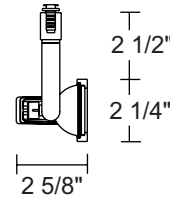

TRAC 12

Miniature Low Voltage Trac System

MR16 SPOTLIGHTS

TL109, TL116, TLP116, TL117, TL143, TL191, TL196 and TL296

Low Voltage MR16 Notchback

Catalog Number	Description	Finish	Lamp
TL143WH	Notchback	White	20-50W MR16, 12V or 24V
TL143BL	Notchback	Black	20-50W MR16, 12V or 24V

ACCESSORIES

Cat. No.	Description	Cat. No.	Description	Cat. No.	Description
T551-5	Color Filters	T557	Prismatic Spread Lens	T559	Linear Spread Lens
T5501-18	Dichroic Lenses	T5520	Diffuse Spread Lens	T5521	Uniformity Lens
T5522	UV Filter Lens	T5559BL	Hexcell Louver		

See specification sheet D1.2.2 for details.

Low Voltage MR16 Studio II

Catalog Number	Description	Finish	Lamp
TL191WH	Studio II	White	20-50W MR16, 12V or 24V
TL191BL	Studio II	Black	20-50W MR16, 12V or 24V
TL191SL	Studio II	Silver	20-50W MR16, 12V or 24V

ACCESSORIES

Cat. No.	Description	Cat. No.	Description	Cat. No.	Description
T551-5	Color Filters/Lenses	T557	Prismatic Spread Lens	T559	Linear Spread Lens
T5501-18	Dichroic Lenses	T5520	Diffuse Spread Lens	T5521	Uniformity Lens
T5522	UV Filter Lens	T5559BL	Hexcell Louver		

See specification sheet D1.2.2 for details.