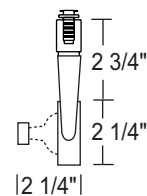

JUNO LIGHTING GROUP
by Schneider Electric

1300 S. Wolf Road • Des Plaines, IL 60018 • Phone (847) 827-9880 • Fax (847) 827-2925
220 Chrysler Drive • Brampton, Ontario • Canada L6S 6B6 • Phone (905) 792-7335 • Fax (905) 792-0064
Visit us at www.junolightinggroup.com

Printed in U.S.A. ©2009 Juno Lighting, LLC.