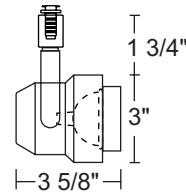

Low Voltage MR16 Gimbal Ring

Catalog Number	Description	Finish	Lamp
TL196WH	Gimbal Ring	White	20-50W MR16, 12V or 24V
TL196BL	Gimbal Ring	Black	20-50W MR16, 12V or 24V

ACCESSORIES

Cat. No.	Description	Cat. No.	Description	Cat. No.	Description
T551-5	Color Filters	T557	Prismatic Spread Lens	T559	Linear Spread Lens
T5501-18	Dichroic Lenses	T5520	Diffuse Spread Lens	T5521	Uniformity Lens
T5522	UV Filter Lens	T5559BL	Hexcell Louver		

See specification sheet D1.2.2 for details.