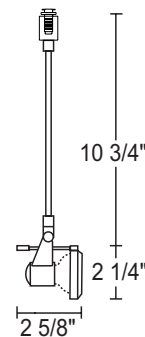

ACCESSORIES

Cat. No.	Description	Cat. No.	Description	Cat. No.	Description
T74BL	Black Barn Doors	T557	Prismatic Spread Lens	T558BL	Black Snoot
T551-5	Color Filters/Lenses	T559	Linear Spread Lens	T5501-18	Dichroic Lenses
T5520	Diffuse Spread Lens	T5521	Uniformity Lens	T5522	UV Filter Lens
T5559BL	Hexcell Louver				

See specification sheet D1.2.2 for details.