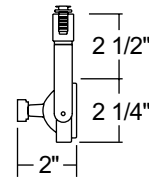

Low Voltage MR16 Gimbal Ring

Catalog Number	Description	Finish	Lamp
TL296WH	Gimbal Ring	White	20-50W MR16, 12V or 24V
TL296BL	Gimbal Ring	Black	20-50W MR16, 12V or 24V
TL296SC	Gimbal Ring	Satin Chrome	20-50W MR16, 12V or 24V

ACCESSORIES

Cat. No.	Description	Cat. No.	Description	Cat. No.	Description
T551-5	Color Filters/Lenses	T557	Prismatic Spread Lens	T559	Linear Spread Lens
T5501-18	Dichroic Lenses	T5520	Diffuse Spread Lens	T5521	Uniformity Lens
T5522	UV Filter Lens	T5559BL	Hexcell Louver		

See specification sheet D1.2.2 for details.