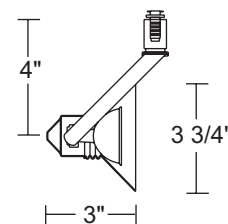

ACCESSORIES

Cat. No.	Description	Cat. No.	Description	Cat. No.	Description
T7400SA, BL	Accessory Holder	T7477	Prismatic Spread Lens	T7478	Linear Spread Lens
T741-6	Color Filters/Lenses	T7420	Diffuse Spread Lens	T7421	Uniformity Lens
T7401-18	Dichroic Lenses	T7459BL	Hexcell Louver	T7422	UV Filter Lens

See specification sheet D1.2.2 for details.