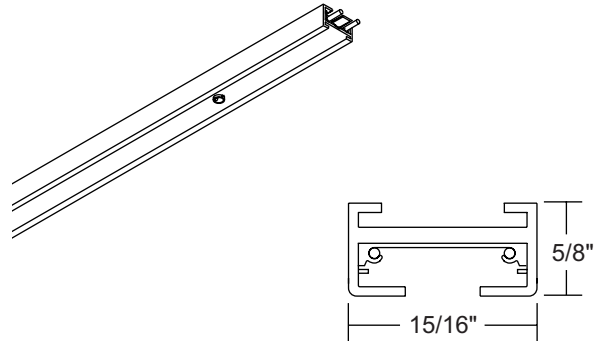

TRAC 12/25

Project: _____
Fixture Type: _____
Location: _____
Contact/Phone: _____

Miniature 25-Amp Low Voltage Trac System

TRAC SECTIONS, FEEDS, JOINERS AND PENDANT MOUNTINGS

TLR2, TLR4, TLR6 and TLR8

PRODUCT DESCRIPTION

Miniature, single-circuit trac sections for operation with 12 volt or 24 volt step down transformers as listed on pages D3.1.2, D3.1.3, D5.4.0 and D5.4.1 (except TL546). Each trac section is supplied with dead end and is compatible with electrical feeds, joiner connectors and accessories as listed on this spec sheet, to permit NEC code-compliant installations. Accepts all Trac12 cove, accent and pendant lampholders.

PRODUCT SPECIFICATIONS

Construction Extruded "1" beam channel aluminum for maximum strength • Injection molded polycarbonate dead-end with set screw
• Standard lengths may be cut-to-length by installer.

Electrical Two 10 gauge solid copper conductors • Rated 25 amps at 12 or 24 volts.

Labels UL listed, CSA certified.

Product specifications subject to change without notice.

PRODUCT INSTALLATION

Supplied with toggle bolts for surface mounting • Use with system components listed below to complete trac system.

DIMENSIONS

Surface Mounted Trac 12/25

PRODUCT CODES

Catalog Number	Description	Actual Length	Finish
TLR2WH	2' Trac Section	20⁵/₈"	White
TLR2BL	2' Trac Section	20⁵/₈"	Black
TLR2SL	2' Trac Section	20⁵/₈"	Silver
TLR4WH	4' Trac Section	44⁵/₈"	White
TLR4BL	4' Trac Section	44⁵/₈"	Black
TLR4SL	4' Trac Section	44⁵/₈"	Silver
TLR6WH	6' Trac Section	68⁵/₈"	White
TLR6BL	6' Trac Section	68⁵/₈"	Black
TLR6SL	6' Trac Section	68⁵/₈"	Silver
TLR8WH	8' Trac Section	92⁵/₈"	White
TLR8BL	8' Trac Section	92⁵/₈"	Black
TLR8SL	8' Trac Section	92⁵/₈"	Silver

Electrical Feeds (12V or 24V)

TLR21WH, TLR21BL, TLR21SL
End Feed Connector and Outlet Box Cover. Allows trac to be fed via remote transformer from an outlet box. Includes terminal block and mounting plate cover.

TLR34WH, TLR34BL, TLR34SL
End Feed Connector and Conduit Feed. Allows trac to be fed via remote transformer with conduit through the end or top using standard 1/2" electrical connectors. Includes terminal block feed connector, mounting plate and cover.

TLR38WH, TLR38BL, TLR38SL
End Feed Connector. Allows trac to be via remote transformer from top using standard electrical connectors. Includes terminal block connector, mounting plate and cover.

TLR36WH, TLR36BL, TLR36SL
Outlet Box/T-Bar Ceiling Canopy. Mounts over outlet boxes or on T-Bar ceiling to feed up to 4 tracs via a remote transformer. Includes one TLR36TB, mounting plate and cover. To feed more than one trac, order additional TLR36TB connectors. Requires TLR37 for T-Bar installation.

TLR36TB-WH, TLR36TB-BL
Terminal Block for TLR36.

TLR50WH, TLR50BL, TLR50SL
Pendant Feed End Connector. For use in conjunction with TLR90/91 Pendant Stem or TLR96 Cable Feed assemblies to feed power into end of trac. Includes terminal block connector, support plate and cover.