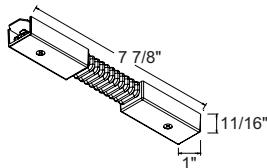

TRAC 12/25

Miniature 25-Amp Low Voltage Trac System

TRAC SECTIONS, FEEDS, JOINERS AND PENDANT MOUNTINGS

TLR2, TLR4, TLR6 and TLR8

Joiner Connectors (12V or 24V)

TLR20WH, TLR20BL, TLR20SL
Accordion Adjustable Joiner. Joins two trac sections at variable angles to left, right, up or down. Includes two terminal block connectors, joiner wires and covers.