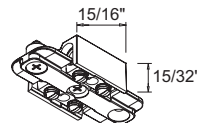

TLR36TB-WH, TLR36TB-BL
Terminal Block for TLR36.