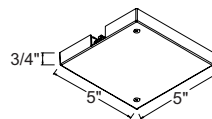

TLR36WH, TLR36BL, TLR36SL
Outlet Box/T-Bar Ceiling Canopy. Mounts over outlet boxes or on T-Bar ceiling to feed up to 4 tracs via a remote transformer. Includes one TLR36TB, mounting plate and cover. To feed more than one trac, order additional TLR36TB connectors. Requires TLR37 for T-Bar installation.