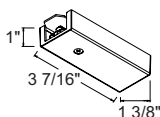

TLR38WH, TLR38BL, TLR38SL
End Feed Connector. Allows trac to be via remote transformer from top using standard electrical connectors. Includes terminal block connector, mounting plate and cover.