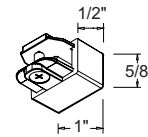

#### Joiner Connectors (12V or 24V)

**TLR20WH, TLR20BL, TLR20SL**  
Accordion Adjustable Joiner. Joins two trac sections at variable angles to left, right, up or down. Includes two terminal block connectors, joiner wires and covers.

**TLR23WH, TLR23BL, TLR23SL**  
Miniature Straight Connector. Joins two trac sections end-to-end. Includes terminal block joiner and cover.

**TLR24WH, TLR24BL, TLR24SL**  
Adjustable Connector. Joins two trac sections to form a 90-degree corner or straight coupling. Includes two terminal block connectors, joiner wires and covers.