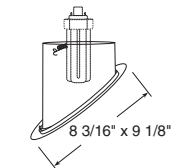

Aperture

5 1/2" x 6 7/8"

Downlight Reflector Cone