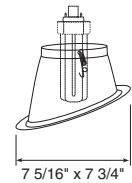

Standard Slope Trims

Downlight Baffle

Catalog #

614W-WH
614B-WH
614B-BL
614B-ABZ
614B-SC

Description

White Baffle, White Trim
Black Baffle, White Trim
Black Baffle, Black Trim
Black Baffle, Aged Bronze Trim
Black Baffle, Satin Chrome Trim

Max. Lamp Rating

ICPL926-42: 42W Max
ICPL926R-32: 32W Max

Aperture

5 1/2" x 5 3/4"

Downlight Reflector Cone

Catalog #

612C-WH
612G-WH
612B-WH
612HZ-WH
612HZ-SC
612W-WH
612WHZ-ABZ
612WHZ-WH

Description

Max. Lamp Rating

ICPL926-42: 42W Max
ICPL926R-32: 32W Max

Aperture

5 5/8" x 5 7/8"

Lensed

Baffle, Regressed
Frosted Dome Lens
Catalog #

6330W-WH
6330B-WH

Description