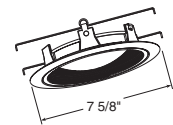

Max. Lamp Rating

ICPL926-42: 32W Max
ICPL926R-32: 26W Max