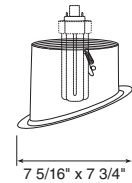

Standard Slope Trims

Downlight Baffle

Catalog #

614W-WH
614B-WH
614B-BL
614B-ABZ
614B-SC

Description

White Baffle, White Trim
Black Baffle, White Trim
Black Baffle, Black Trim
Black Baffle, Aged Bronze Trim
Black Baffle, Satin Chrome Trim

Max. Lamp Rating

ICPL926-42: 42W Max
ICPL926R-32: 32W Max

Aperture

5 1/2" x 5 3/4"

Downlight Reflector Cone

Catalog #

612C-WH
612G-WH
612B-WH
612HZ-WH
612HZ-SC
612W-WH
612WHZ-ABZ
612WHZ-WH

Description

Max. Lamp Rating

ICPL926-42: 42W Max
ICPL926R-32: 32W Max

Aperture

5 5/8" x 5 7/8"

Lensed

Baffle, Regressed
Frosted Dome Lens
Catalog #

6330W-WH
6330B-WH

Description