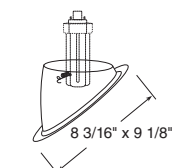

Max. Lamp Rating

ICPL928-42: 42W Max
ICPL928R-32: 32W Max

Aperture

5 3/4" x 7"

Lensed

Baffle, Regressed
Frosted Dome Lens
Catalog #

6033W-WH
6033B-WH

Description