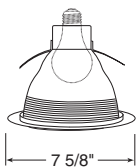

Downlights (cont)

Catalog #
29C-WH
29W-WH

Description
 Clear Finish, White Trim
 White Finish, White Trim

Max. Lamp Rating
 IC2: 100W A19/100W
 PAR38, 75W PAR30/30L,
 85W BR30, 120W BR40
 TC2/TC2R: 150W
 A21/150W PAR38, 75W
 PAR30/30L,
 85W BR30, 120W BR40
Aperture
 5 7/8"

Max. Lamp Rating
 IC2/TC2/TC2R: 75W
 PAR30/30L, 65W BR30
Aperture
 5 3/4"

AIR-LOC Shallow Cone

*Compatible with TR6, 6" trim ring

Catalog #
257B-WH
257C-WH
257G-WH
257HZ-WH
257WHZ-WH

Description
 Black Alzak®, White Trim
 Clear Alzak®, White Trim
 Gold Alzak®, White Trim
 Haze, White Trim
 Wheat Haze, White Trim

Max. Lamp Rating
 IC2/TC2/TC2R: 75W
 PAR30, 100W PAR38
Aperture
 5 5/8"

PAR30 Deep Cone

*Compatible with TR6, 6" trim ring

Catalog #
230CW-WH
230CB-WH

Description
 Clear with White Baffle, White Trim
 Clear with Black Baffle, White Trim

Max. Lamp Rating
 IC2/TC2/TC2R: 100W
 A19
Aperture
 5 1/2"

Economy A-Lamp Reflector with Baffle

Catalog #
233C-WH

Description
 Clear Alzak® with Black Baffle,
 White Trim

Max. Lamp Rating
 IC2: 75W A19
 TC2/TC2R: 100W A19,
 150W A21
Aperture
 5 7/8"