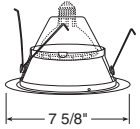

Catalog #
247B-WH
247C-WH
247G-WH
247HZ-WH
247WHZ-WH

Description
Black Alzak®, White Trim
Clear Alzak®, White Trim
Gold Alzak®, White Trim
Haze, White Trim
Wheat Haze, White Trim

Max. Lamp Rating
IC2/TC2/TC2R: 75W
PAR30/30L, 65W BR30
Aperture
5 3/4"