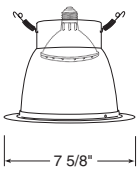

Downlights (cont)

Catalog #
29C-WH
29W-WH

Description
 Clear Finish, White Trim
 White Finish, White Trim

Max. Lamp Rating
 IC2: 100W A19/100W
 PAR38, 75W PAR30/30L,
 85W BR30, 120W BR40
 TC2/TC2R: 150W
 A21/150W PAR38, 75W
 PAR30/30L,
 85W BR30, 120W BR40
Aperture
 5 7/8"

Max. Lamp Rating
 IC2/TC2/TC2R: 75W
 PAR30/30L, 65W BR30
Aperture
 5 3/4"

AIR-LOC Shallow Cone

*Compatible with TR6, 6" trim ring

Catalog #
257B-WH
257C-WH
257G-WH
257HZ-WH
257WHZ-WH

Description
 Black Alzak®, White Trim
 Clear Alzak®, White Trim
 Gold Alzak®, White Trim
 Haze, White Trim
 Wheat Haze, White Trim

Max. Lamp Rating
 IC2/TC2/TC2R: 75W
 PAR30, 100W PAR38
Aperture
 5 5/8"

PAR30 Deep Cone

*Compatible with TR6, 6" trim ring

Catalog #
230CW-WH
230CB-WH

Description
 Clear with White Baffle, White Trim
 Clear with Black Baffle, White Trim