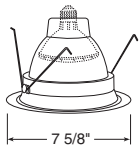

Downlights (cont)

Catalog #
29C-WH
29W-WH

Description
 Clear Finish, White Trim
 White Finish, White Trim

Max. Lamp Rating
 IC2: 100W A19/100W
 PAR38, 75W PAR30/30L,
 85W BR30, 120W BR40
 TC2/TC2R: 150W
 A21/150W PAR38, 75W
 PAR30/30L,
 85W BR30, 120W BR40
Aperture
 5 7/8"