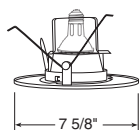

Catalog #
23B-WH

Description
Black Baffle, White Trim

Max. Lamp Rating
IC2/TC2/TC2R: 50W
PAR20/R20
Aperture
3 3/8"