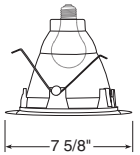

Max. Lamp Rating
 IC2/TC2/TC2R: 75W
 PAR30/30L, 65W BR30
Aperture
 5 3/4"

AIR-LOC Shallow Cone

*Compatible with TR6, 6" trim ring

Catalog #
257B-WH
257C-WH
257G-WH
257HZ-WH
257WHZ-WH

Description
 Black Alzak®, White Trim
 Clear Alzak®, White Trim
 Gold Alzak®, White Trim
 Haze, White Trim
 Wheat Haze, White Trim

Max. Lamp Rating
 IC2/TC2/TC2R: 75W
 PAR30, 100W PAR38
Aperture
 5 5/8"

PAR30 Deep Cone

*Compatible with TR6, 6" trim ring

Catalog #
230CW-WH
230CB-WH

Description
 Clear with White Baffle, White Trim
 Clear with Black Baffle, White Trim