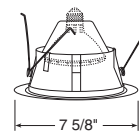

IMPORTANT: Wet location listed only with outdoor rated PAR30/38 lamp

Shallow Baffle

Catalog #
 244W-WH
 244B-WH

Description
 White Baffle, White Trim
 Black Baffle, White Trim

Max. Lamp Rating
 IC2/TC2/TC2R: 75W
 PAR30, 75W PAR30L,
 65W BR30
Aperture
 5 3/4"

+Trim may be used with TC2R housing adjusted in lowest height (5 1/4") position
 Compatible with TR6, 6" trim ring

PAR30 Deep Baffle

Catalog #
 254W-WH
 254B-WH

Description
 White, White Trim
 Black, White Trim