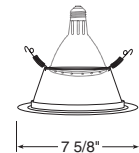

Downlights

Catalog #
24W-WH
24B-WH
24B-BL
24B-ABZ
24B-SC

Description
White Baffle, White Trim
Black Baffle, White Trim
Black Baffle, Black Trim
Black Baffle, Classic Aged Bronze Trim
Black Baffle, Satin Chrome Trim

Max. Lamp Rating
IC2: 50W PAR30, 75W PAR30L,
65W BR30
TC2/TC2R: 75W PAR30L,
65W BR30, 75W PAR30
Aperture
5 3/4"

+Trim may be used with TC2R housing adjusted in lowest height (5 1/4") position
Compatible with TR6, 6" trim ring

Catalog #
25W-WH
25B-WH
25B-BL
25B-ABZ
25B-SC

Description
White Baffle, White Trim
Black Baffle, White Trim
Black Baffle, Black Trim
Black Baffle, Classic Aged Bronze Trim
Black Baffle, Satin Chrome Trim

Max. Lamp Rating
IC2: 85W BR40/90W PAR38
TC2/TC2R: 120W BR40/150
PAR38
Aperture
5 3/4"

+Trim may be used with TC2R housing adjusted in lowest height (5 1/4") position
Compatible with TR6, 6" trim ring

Catalog #
26B-WH
26C-WH
26G-WH
26HZ-WH
26PT-SC
26W-WH
26WHZ-WH

Description
Black Alzak®, White Trim
Clear Alzak®, White Trim
Gold Alzak®, White Trim
Haze, White Trim
Pewter Alzak®, Satin Chrome Trim
Gloss White, White Trim
Wheat Haze, White Trim

Max. Lamp Rating
IC2: 90W PAR38/85W
BR40
TC2/TC2R: 150W
PAR38/120W BR40
Aperture
5 3/4"

+Trim may be used with TC2R housing adjusted in lowest height (5 1/4") position
Compatible with TR6, 6" trim ring

Catalog #
27B-WH
27C-WH
27G-WH
27HZ-WH
27PT-SC
27W-WH
27WHZ-ABZ
27WHZ-WH

Description
Black Alzak®, White Trim
Clear Alzak®, White Trim
Gold Alzak®, White Trim
Haze, White Trim
Pewter Alzak®, Satin Chrome Trim
Gloss White, White Trim
Wheat Haze, Classic Aged Bronze Trim
Wheat Haze, White Trim

Max. Lamp Rating
IC2: 50W PAR30, 75W PAR30L,
65W BR30
TC2/TC2R: 75W PAR30,
75W PAR30L, 65W BR30
Aperture
5 3/4"