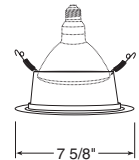

Downlights

Catalog #
24W-WH
24B-WH
24B-BL
24B-ABZ
24B-SC

Description
White Baffle, White Trim
Black Baffle, White Trim
Black Baffle, Black Trim
Black Baffle, Classic Aged Bronze Trim
Black Baffle, Satin Chrome Trim

Max. Lamp Rating
IC2: 50W PAR30, 75W PAR30L,
65W BR30
TC2/TC2R: 75W PAR30L,
65W BR30, 75W PAR30
Aperture
5 3/4"

+Trim may be used with TC2R housing adjusted in lowest height (5 1/4") position
Compatible with TR6, 6" trim ring

Catalog #
25W-WH
25B-WH
25B-BL
25B-ABZ
25B-SC

Description
White Baffle, White Trim
Black Baffle, White Trim
Black Baffle, Black Trim
Black Baffle, Classic Aged Bronze Trim
Black Baffle, Satin Chrome Trim

Max. Lamp Rating
IC2: 85W BR40/90W PAR38
TC2/TC2R: 120W BR40/150
PAR38
Aperture
5 3/4"

+Trim may be used with TC2R housing adjusted in lowest height (5 1/4") position
Compatible with TR6, 6" trim ring

Catalog #
26B-WH
26C-WH
26G-WH
26HZ-WH
26PT-SC
26W-WH
26WHZ-WH

Description
Black Alzak®, White Trim
Clear Alzak®, White Trim
Gold Alzak®, White Trim
Haze, White Trim
Pewter Alzak®, Satin Chrome Trim
Gloss White, White Trim
Wheat Haze, White Trim

Max. Lamp Rating
IC2: 90W PAR38/85W
BR40
TC2/TC2R: 150W
PAR38/120W BR40
Aperture
5 3/4"

+Trim may be used with TC2R housing adjusted in lowest height (5 1/4") position
Compatible with TR6, 6" trim ring

Catalog #
27B-WH
27C-WH
27G-WH
27HZ-WH
27PT-SC
27W-WH
27WHZ-ABZ
27WHZ-WH

Description
Black Alzak®, White Trim
Clear Alzak®, White Trim
Gold Alzak®, White Trim
Haze, White Trim
Pewter Alzak®, Satin Chrome Trim
Gloss White, White Trim
Wheat Haze, Classic Aged Bronze Trim
Wheat Haze, White Trim

Max. Lamp Rating
IC2: 50W PAR30, 75W PAR30L,
65W BR30
TC2/TC2R: 75W PAR30,
75W PAR30L, 65W BR30
Aperture
5 3/4"