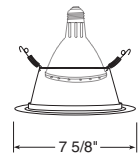

Downlights

Tapered Baffle

Catalog #
 24W-WH
 24B-WH
 24B-BL
 24B-ABZ
 24B-SC

Description
 White Baffle, White Trim
 Black Baffle, White Trim
 Black Baffle, Black Trim
 Black Baffle, Classic Aged Bronze Trim
 Black Baffle, Satin Chrome Trim

Max. Lamp Rating
 IC2: 50W PAR30, 75W PAR30L,
 65W BR30
 TC2/TC2R: 75W PAR30L,
 65W BR30, 75W PAR30
Aperture
 5 3/4"

+Trim may be used with TC2R housing adjusted in lowest height (5 1/4") position
 Compatible with TR6, 6" trim ring