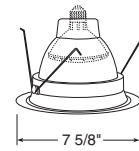

Downlights

Catalog #
24W-WH
24B-WH
24B-BL
24B-ABZ
24B-SC

Description
White Baffle, White Trim
Black Baffle, White Trim
Black Baffle, Black Trim
Black Baffle, Classic Aged Bronze Trim
Black Baffle, Satin Chrome Trim

Max. Lamp Rating
IC2: 50W PAR30, 75W PAR30L,
65W BR30
TC2/TC2R: 75W PAR30L,
65W BR30, 75W PAR30
Aperture
5 3/4"

+Trim may be used with TC2R housing adjusted in lowest height (5 1/4") position
Compatible with TR6, 6" trim ring

Catalog #
25W-WH
25B-WH
25B-BL
25B-ABZ
25B-SC

Description
White Baffle, White Trim
Black Baffle, White Trim
Black Baffle, Black Trim
Black Baffle, Classic Aged Bronze Trim
Black Baffle, Satin Chrome Trim

Max. Lamp Rating
IC2: 85W BR40/90W PAR38
TC2/TC2R: 120W BR40/150
PAR38
Aperture
5 3/4"

+Trim may be used with TC2R housing adjusted in lowest height (5 1/4") position
Compatible with TR6, 6" trim ring

Catalog #
26B-WH
26C-WH
26G-WH
26HZ-WH
26PT-SC
26W-WH
26WHZ-WH

Description
Black Alzak®, White Trim
Clear Alzak®, White Trim
Gold Alzak®, White Trim
Haze, White Trim
Pewter Alzak®, Satin Chrome Trim
Gloss White, White Trim
Wheat Haze, White Trim

Max. Lamp Rating
IC2: 90W PAR38/85W
BR40
TC2/TC2R: 150W
PAR38/120W BR40
Aperture
5 3/4"

+Trim may be used with TC2R housing adjusted in lowest height (5 1/4") position
Compatible with TR6, 6" trim ring

Catalog #
27B-WH
27C-WH
27G-WH
27HZ-WH
27PT-SC
27W-WH
27WHZ-ABZ
27WHZ-WH

Description
Black Alzak®, White Trim
Clear Alzak®, White Trim
Gold Alzak®, White Trim
Haze, White Trim
Pewter Alzak®, Satin Chrome Trim
Gloss White, White Trim
Wheat Haze, Classic Aged Bronze Trim
Wheat Haze, White Trim

Max. Lamp Rating
IC2: 50W PAR30, 75W PAR30L,
65W BR30
TC2/TC2R: 75W PAR30,
75W PAR30L, 65W BR30
Aperture
5 3/4"