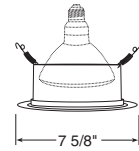

Downlights

Catalog #
24W-WH
24B-WH
24B-BL
24B-ABZ
24B-SC

Description
White Baffle, White Trim
Black Baffle, White Trim
Black Baffle, Black Trim
Black Baffle, Classic Aged Bronze Trim
Black Baffle, Satin Chrome Trim

Max. Lamp Rating
IC2: 50W PAR30, 75W PAR30L,
65W BR30
TC2/TC2R: 75W PAR30L,
65W BR30, 75W PAR30
Aperture
5 3/4"

+Trim may be used with TC2R housing adjusted in lowest height (5 1/4") position
Compatible with TR6, 6" trim ring

Catalog #
25W-WH
25B-WH
25B-BL
25B-ABZ
25B-SC

Description
White Baffle, White Trim
Black Baffle, White Trim
Black Baffle, Black Trim
Black Baffle, Classic Aged Bronze Trim
Black Baffle, Satin Chrome Trim

Max. Lamp Rating
IC2: 85W BR40/90W PAR38
TC2/TC2R: 120W BR40/150
PAR38
Aperture
5 3/4"

+Trim may be used with TC2R housing adjusted in lowest height (5 1/4") position
Compatible with TR6, 6" trim ring

Catalog #
26B-WH
26C-WH
26G-WH
26HZ-WH
26PT-SC
26W-WH
26WHZ-WH

Description
Black Alzak®, White Trim
Clear Alzak®, White Trim
Gold Alzak®, White Trim
Haze, White Trim
Pewter Alzak®, Satin Chrome Trim
Gloss White, White Trim
Wheat Haze, White Trim

Max. Lamp Rating
IC2: 90W PAR38/85W
BR40
TC2/TC2R: 150W
PAR38/120W BR40
Aperture
5 3/4"

+Trim may be used with TC2R housing adjusted in lowest height (5 1/4") position
Compatible with TR6, 6" trim ring

Catalog #
27B-WH
27C-WH
27G-WH
27HZ-WH
27PT-SC
27W-WH
27WHZ-ABZ
27WHZ-WH

Description
Black Alzak®, White Trim
Clear Alzak®, White Trim
Gold Alzak®, White Trim
Haze, White Trim
Pewter Alzak®, Satin Chrome Trim
Gloss White, White Trim
Wheat Haze, Classic Aged Bronze Trim
Wheat Haze, White Trim

Max. Lamp Rating
IC2: 50W PAR30, 75W PAR30L,
65W BR30
TC2/TC2R: 75W PAR30,
75W PAR30L, 65W BR30
Aperture
5 3/4"