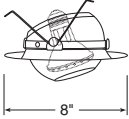

Description
White Cylinder Adjustable with White
Baffle, White Trim
Black Cylinder Adjustable with Black
Baffle, White Trim

Max. Lamp Rating
60W PAR16

Cylinder Spotlight in Baffle

Catalog #
228-WH

Description
White Trim