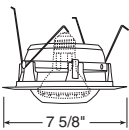

Catalog #
248W-WH

Description
White Baffle, White Trim

Max. Lamp Rating
50W PAR20/R20