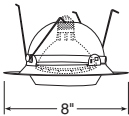

Description
White Cylinder Adjustable with White
Baffle, White Trim
Black Cylinder Adjustable with Black
Baffle, White Trim

Max. Lamp Rating
60W PAR16

Cylinder Spotlight in Baffle

Catalog #
228-WH

Description
White Trim

Max. Lamp Rating
50W PAR20/R20

R/PAR20 Regressed Eyeball

Catalog #
248W-WH

Description
White Baffle, White Trim

Max. Lamp Rating
50W PAR20/R20

R/PAR20 Regressed Eyeball in Baffle

Catalog #
229-ABZ
229-BL
229-SC
229-WH