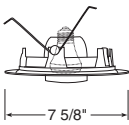

BR/PAR Adjustables

Catalog #
226W-WH
226B-WH

Description
White Cylinder Adjustable with White
Baffle, White Trim
Black Cylinder Adjustable with Black
Baffle, White Trim

Max. Lamp Rating
60W PAR16