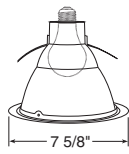

A-Lamp Downlights (cont)

Catalog #
233C-WH

Description
Clear Alzak® with Black Baffle,
White Trim

Max. Lamp Rating
40W A19
Aperture
5 7/8"

A-Lamp Reflector with Baffle

Catalog #
232C-WH
232G-WH
232HZ-WH
232W-WH
232WHZ-WH

Description
Clear Alzak®, White Trim
Gold Alzak®, White Trim
Haze, White Trim
Gloss White, White Trim
Wheat Haze, White Trim

Max. Lamp Rating
60W A19
Aperture
5 7/8"

A-Lamp Reflector

BR/PAR Adjustables

Catalog #
226W-WH
226B-WH

Description
White Cylinder Adjustable with White
Baffle, White Trim
Black Cylinder Adjustable with Black
Baffle, White Trim

Max. Lamp Rating
60W PAR16

Cylinder Spotlight in Baffle

Catalog #
228-WH

Description
White Trim

Description
Classic Aged Bronze Trim
Black Trim
Satin Chrome Trim
White Trim

Max. Lamp Rating
75W PAR30L, 65W BR30

PAR/BR30 Regressed Eyeball