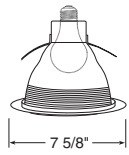

A-Lamp Downlights (cont)

Catalog #
233C-WH

Description
Clear Alzak® with Black Baffle,
White Trim

Max. Lamp Rating
40W A19
Aperture
5 7/8"

A-Lamp Reflector with Baffle

Catalog #
232C-WH
232G-WH
232HZ-WH
232W-WH
232WHZ-WH

Description
Clear Alzak®, White Trim
Gold Alzak®, White Trim
Haze, White Trim
Gloss White, White Trim
Wheat Haze, White Trim

Max. Lamp Rating
60W A19
Aperture
5 7/8"

A-Lamp Reflector

BR/PAR Adjustables

Catalog #
226W-WH
226B-WH

Description
White Cylinder Adjustable with White
Baffle, White Trim
Black Cylinder Adjustable with Black
Baffle, White Trim

Max. Lamp Rating
60W PAR16

Cylinder Spotlight in Baffle

Catalog #
228-WH

Description
White Trim

Description
Classic Aged Bronze Trim
Black Trim
Satin Chrome Trim
White Trim

Max. Lamp Rating
75W PAR30L, 65W BR30

PAR/BR30 Regressed Eyeball