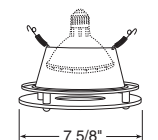

Catalog #
239-WH

Description
Frosted Lens, White Trim

Max. Lamp Rating
40W A19, 35W PAR30L

Drop Opal with Reflector

Catalog #
241-PW
241-WH

Description
Shower/Closet Light,
Plastic White
White Trim

Max. Lamp Rating
40W A19

Max. Lamp Rating
50W PAR30/65W BR30
Aperture
5 3/4"

Luminous Disc (Frosted)

Catalog #
9324-SC

Description
Satin Chrome Trim

Max. Lamp Rating
50W PAR30/65W BR30
Aperture
3 1/4"

Metal Band

Catalog #
9524-SC

Description
Satin Chrome Band, Satin
Chrome Trim