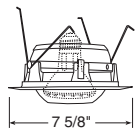

Downlights

Catalog #
244W-WH
244B-WH

Description
White Baffle, White Trim
Black Baffle, White Trim

Max. Lamp Rating
50W PAR30
Aperture
5 3/4"

*Compatible with TR6, 6" trim ring

Catalog #
247B-WH
247C-WH
247G-WH
247HZ-WH
247WHZ-WH

Description
Black Alzak®, White Trim
Clear Alzak®, White Trim
Gold Alzak®, White Trim
Haze, White Trim
Wheat Haze, White Trim

Max. Lamp Rating
75W PAR30, 65W BR30
Aperture
4 1/8"

*Compatible with TR6, 6" trim ring

Catalog #
250-ABZ
250-SC
250-WH

Description
Classic Aged Bronze Trim
Satin Chrome Trim
White Trim

Max. Lamp Rating
65W BR30
Aperture
4"

Adjustables

Catalog #
228-WH

Description
White Trim

Max. Lamp Rating
50W PAR20/R20

Catalog #
248W-WH

Description
White Baffle, White Trim

Max. Lamp Rating
50W PAR20/R20

Catalog #
229-ABZ
229-SC
229-WH
229-BL

Description
Classic Aged Bronze Trim
Satin Chrome Trim
White Trim
Black Trim

Max. Lamp Rating
75W PAR30L, 65W BR30

Catalog #
249W-WH
249B-WH

Description
White Baffle, White Trim
Black Baffle, White Trim

Max. Lamp Rating
75W PAR30L, 65W BR30

Catalog #
XR30101BL
XR30101GP
XR30101SL
XR30101WH

Description
AVIO - Black Trim
AVIO - Graphite Trim
AVIO - Silver Trim
AVIO - White Trim

Max. Lamp Rating
75W PAR30

Lensed

Catalog #
241-PW
241-WH

Description
Shower/Closet Light, Plastic White
White Trim

Max. Lamp Rating
40W A19