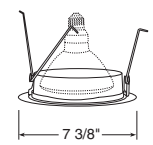

Catalog #
242-ABZ
242-SC
242-WH

Description
Classic Aged Bronze Trim
Satin Chrome Trim
White Trim

Max. Lamp Rating
45W PAR38