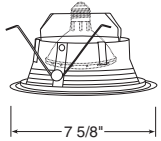

BR/PAR Adjustables (cont)

Catalog #
249W-WH
249B-WH

Description
White Baffle, White Trim
Black Baffle, White Trim

Max. Lamp Rating
75W PAR30L, 65W BR30

Catalog #
264W-WH
264B-WH

Description
White Baffle, White Trim
Black Baffle, White Trim

Max. Lamp Rating
50W PAR30
Aperture
5 3/4"

*Compatible with TR6, 6" trim ring

Catalog #
267B-WH
267C-WH
267G-WH
267HZ-WH
267WHZ-WH

Description
Black Alzak®, White Trim
Clear Alzak®, White Trim
Gold Alzak®, White Trim
Haze, White Trim
Wheat Haze, White Trim

Max. Lamp Rating
50W PAR30
Aperture
4"

Lensed

*Compatible with TR6, 6" trim ring

Catalog #
239-WH

Description
Frosted Lens, White Trim

Max. Lamp Rating
40W A19, 35W PAR30L

Catalog #
241-PW
241-WH

Description
Shower/Closet Light, Plastic White
White Trim

Max. Lamp Rating
40W A19

Wall Wash

Catalog #
261W-WH
261B-WH

Description
White Baffle, White Trim
Black Baffle, White Trim

Max. Lamp Rating
40W A19

Down-Lites