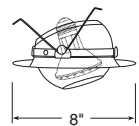

Adjustables