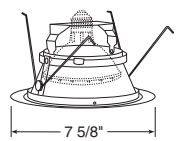

BR/PAR Adjustables (cont)

Catalog #
249W-WH
249B-WH

Description
White Baffle, White Trim
Black Baffle, White Trim

Max. Lamp Rating
75W PAR30L, 65W BR30

Catalog #
264W-WH
264B-WH

Description
White Baffle, White Trim
Black Baffle, White Trim

Max. Lamp Rating
50W PAR30
Aperture
5 3/4"

*Compatible with TR6, 6" trim ring

Catalog #
267B-WH
267C-WH
267G-WH
267HZ-WH
267WHZ-WH

Description
Black Alzak®, White Trim
Clear Alzak®, White Trim
Gold Alzak®, White Trim
Haze, White Trim
Wheat Haze, White Trim

Max. Lamp Rating
50W PAR30
Aperture
4"

Lensed

*Compatible with TR6, 6" trim ring

Catalog #
239-WH

Description
Frosted Lens, White Trim

Max. Lamp Rating
40W A19, 35W PAR30L

Catalog #
241-PW
241-WH

Description
Shower/Closet Light, Plastic White
White Trim

Max. Lamp Rating
40W A19

Wall Wash

Catalog #
261W-WH
261B-WH

Description
White Baffle, White Trim
Black Baffle, White Trim

Max. Lamp Rating
40W A19

Down-Lites