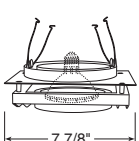

Catalog #
XR30101BL
XR30101GP
XR30101SL
XR30101WH

Description
AVIO - Black Trim
AVIO - Graphite Trim
AVIO - Silver Trim
AVIO - White Trim

Max. Lamp Rating
75W PAR30

AVIO™ Square Gimbal Ring

Lensed

Catalog #
241-PW
241-WH