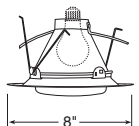

Catalog #
XR30101BL
XR30101GP
XR30101SL
XR30101WH

Description
AVIO - Black Trim
AVIO - Graphite Trim
AVIO - Silver Trim
AVIO - White Trim

Max. Lamp Rating
75W PAR30

AVIO™ Square Gimbal Ring

Lensed

Catalog #
241-PW
241-WH