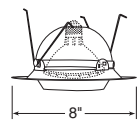

R/PAR20 Regressed Eyeball

Catalog #
248W-WH

Description
White Baffle, White Trim

Max. Lamp Rating
50W PAR20/R20

R/PAR20 Regressed Eyeball in Baffle

Catalog #
229-ABZ
229-SC
229-WH
229-BL

Description
Classic Aged Bronze Trim
Satin Chrome Trim
White Trim
Black Trim