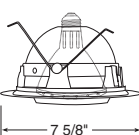

Downlights

Catalog #
244W-WH
244B-WH

Description
White Baffle, White Trim
Black Baffle, White Trim

Max. Lamp Rating
50W PAR30
Aperture
5 3/4"

*Compatible with TR6, 6" trim ring

Catalog #
247B-WH
247C-WH
247G-WH
247HZ-WH
247WHZ-WH

Description
Black Alzak®, White Trim
Clear Alzak®, White Trim
Gold Alzak®, White Trim
Haze, White Trim
Wheat Haze, White Trim

Max. Lamp Rating
75W PAR30, 65W BR30
Aperture
4 1/8"

*Compatible with TR6, 6" trim ring

Catalog #
250-ABZ
250-SC
250-WH

Description
Classic Aged Bronze Trim
Satin Chrome Trim
White Trim

Max. Lamp Rating
65W BR30
Aperture
4"

Adjustables

Catalog #
228-WH

Description
White Trim

Max. Lamp Rating
50W PAR20/R20

Catalog #
248W-WH

Description
White Baffle, White Trim

Max. Lamp Rating
50W PAR20/R20

Catalog #
229-ABZ
229-SC
229-WH
229-BL

Description
Classic Aged Bronze Trim
Satin Chrome Trim
White Trim
Black Trim

Max. Lamp Rating
75W PAR30L, 65W BR30

Catalog #
249W-WH
249B-WH

Description
White Baffle, White Trim
Black Baffle, White Trim

Max. Lamp Rating
75W PAR30L, 65W BR30

Catalog #
XR30101BL
XR30101GP
XR30101SL
XR30101WH

Description
AVIO - Black Trim
AVIO - Graphite Trim
AVIO - Silver Trim
AVIO - White Trim

Max. Lamp Rating
75W PAR30

Lensed

Catalog #
241-PW
241-WH

Description
Shower/Closet Light, Plastic White
White Trim

Max. Lamp Rating
40W A19