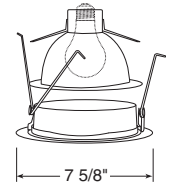

Catalog #
239-WH

Description
Frosted Lens, White Trim

Max. Lamp Rating
40W A19, 35W PAR30L

Drop Opal with Reflector

Catalog #
241-PW
241-WH

Description
Shower/Closet Light,
Plastic White
White Trim

Max. Lamp Rating
40W A19

Description
White Baffle, White Trim
Black Baffle, White Trim

Max. Lamp Rating
50W PAR30
Aperture
5 3/4"

*Compatible with TR6, 6" trim ring

PAR30 Adjustable Tapered Cone

Catalog #
267B-WH
267C-WH
267G-WH
267HZ-WH
267WHZ-WH

Description
Black Alzak®, White Trim
Clear Alzak®, White Trim
Gold Alzak®, White Trim
Haze, White Trim
Wheat Haze, White Trim

Max. Lamp Rating
50W PAR30
Aperture
4"

Lensed

*Compatible with TR6, 6" trim ring

Frosted Lens with Reflector

Catalog #
239-WH

Description
Frosted Lens, White Trim

Max. Lamp Rating
40W A19, 35W PAR30L

Drop Opal with Reflector

Catalog #
241-PW
241-WH

Description
Shower/Closet Light, Plastic White
White Trim