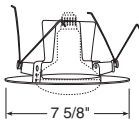

Downlights

Catalog #
244W-WH
244B-WH

Description
White Baffle, White Trim
Black Baffle, White Trim

Max. Lamp Rating
50W PAR30
Aperture
5 3/4"

*Compatible with TR6, 6" trim ring

Catalog #
247B-WH
247C-WH
247G-WH
247HZ-WH
247WHZ-WH

Description
Black Alzak®, White Trim
Clear Alzak®, White Trim
Gold Alzak®, White Trim
Haze, White Trim
Wheat Haze, White Trim

Max. Lamp Rating
75W PAR30, 65W BR30
Aperture
4 1/8"

*Compatible with TR6, 6" trim ring

Catalog #
250-ABZ
250-SC
250-WH

Description
Classic Aged Bronze Trim
Satin Chrome Trim
White Trim

Max. Lamp Rating
65W BR30
Aperture
4"

Adjustables

Catalog #
228-WH

Description
White Trim

Max. Lamp Rating
50W PAR20/R20

Catalog #
248W-WH

Description
White Baffle, White Trim

Max. Lamp Rating
50W PAR20/R20

Catalog #
229-ABZ
229-SC
229-WH
229-BL

Description
Classic Aged Bronze Trim
Satin Chrome Trim
White Trim
Black Trim

Max. Lamp Rating
75W PAR30L, 65W BR30

Catalog #
249W-WH
249B-WH

Description
White Baffle, White Trim
Black Baffle, White Trim

Max. Lamp Rating
75W PAR30L, 65W BR30

Catalog #
XR30101BL
XR30101GP
XR30101SL
XR30101WH

Description
AVIO - Black Trim
AVIO - Graphite Trim
AVIO - Silver Trim
AVIO - White Trim

Max. Lamp Rating
75W PAR30

Lensed

Catalog #
241-PW
241-WH

Description
Shower/Closet Light, Plastic White
White Trim

Max. Lamp Rating
40W A19