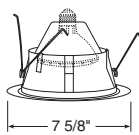

Downlights