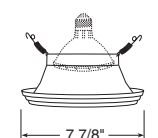

Catalog #
239-WH

Description
Frosted Lens, White Trim

Max. Lamp Rating
40W A19, 35W PAR30L

Drop Opal with Reflector

Catalog #
241-PW
241-WH

Description
Shower/Closet Light,
Plastic White
White Trim

Max. Lamp Rating
40W A19

Max. Lamp Rating
50W PAR30/75W
PAR30L/65W BR30
Aperture
5 7/8"

Luminous Collar (Frosted)

Catalog #
9702

Description
Clear Etched Collar

Max. Lamp Rating
50W PAR30/75W
PAR30L/65W BR30
Aperture
6 3/8"

BR/PAR Adjustables (cont)