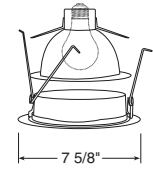

Adjustables (cont)

AVIO™ Square Gimbal Ring

Catalog #
XR30101BL
XR30101GP
XR30101SL
XR30101WH

Description
Black Trim
Graphite Trim
Silver Trim
White Trim

Max. Lamp Rating
75W PAR30

Lensed

Frosted Lens with Reflector

Catalog #
239-WH

Description
Frosted Lens, White Trim

Max. Lamp Rating
40W A19, 35W PAR30L

Drop Opal with Reflector

Catalog #
241-PW
241-WH

Description
Shower/Closet Light,
Plastic White
White Trim

Max. Lamp Rating
40W A19