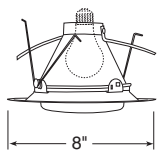

BR/PAR Adjustables (cont)

Catalog #
249W-WH
249B-WH

Description
White Baffle, White Trim
Black Baffle, White Trim

Max. Lamp Rating
75W PAR30L, 65W BR30

Catalog #
264W-WH
264B-WH

Description
White Baffle, White Trim
Black Baffle, White Trim

Max. Lamp Rating
50W PAR30
Aperture
5 3/4"

*Compatible with TR6, 6" trim ring

Catalog #
267B-WH
267C-WH
267G-WH
267HZ-WH
267WHZ-WH

Description
Black Alzak®, White Trim
Clear Alzak®, White Trim
Gold Alzak®, White Trim
Haze, White Trim
Wheat Haze, White Trim

Max. Lamp Rating
50W PAR30
Aperture
4"

Lensed

*Compatible with TR6, 6" trim ring

Catalog #
239-WH

Description
Frosted Lens, White Trim

Max. Lamp Rating
40W A19, 35W PAR30L

Catalog #
241-PW
241-WH

Description
Shower/Closet Light, Plastic White
White Trim

Max. Lamp Rating
40W A19

Wall Wash

Catalog #
261W-WH
261B-WH

Description
White Baffle, White Trim
Black Baffle, White Trim

Max. Lamp Rating
40W A19

Down-Lites