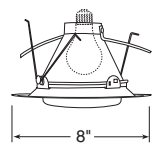

Catalog #
239-WH

Description
Frosted Lens, White Trim

Max. Lamp Rating
40W A19, 35W PAR30L

Drop Opal with Reflector

Catalog #
241-PW
241-WH

Description
Shower/Closet Light,
Plastic White
White Trim

Max. Lamp Rating
40W A19