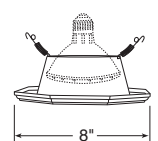

Luminous Disc (Frosted)

Catalog #
9324-SC

Description
Satin Chrome Trim

Max. Lamp Rating
50W PAR30/65W BR30
Aperture
3 1/4"