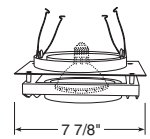

Adjustables (cont)

Catalog #
XR30101BL
XR30101GP
XR30101SL
XR30101WH

Description
Black Trim
Graphite Trim
Silver Trim
White Trim

Max. Lamp Rating
75W PAR30

Lensed

Catalog #
239-WH

Description
Frosted Lens, White Trim

Max. Lamp Rating
40W A19, 35W PAR30L

Catalog #
241-PW
241-WH

Description
Shower/Closet Light,
Plastic White
White Trim

Max. Lamp Rating
40W A19

Catalog #
242-ABZ
242-SC
242-WH

Description
Classic Aged Bronze Trim
Satin Chrome Trim
White Trim

Max. Lamp Rating
45W PAR38

Decorative

Catalog #
9024W-WH

Description
White Octagonal with White
Baffle, White Trim

Max. Lamp Rating
50W PAR30/65W BR30
Aperture
5 3/4"

Catalog #
9324-SC

Description
Satin Chrome Trim

Max. Lamp Rating
50W PAR30/65W BR30
Aperture
3 1/4"

Catalog #
9524-SC

Description
Satin Chrome Band, Satin
Chrome Trim

Max. Lamp Rating
50W PAR30/75W
PAR30L/65W BR30
Aperture
5 7/8"

Catalog #
9702

Description
Clear Etched Collar

Max. Lamp Rating
50W PAR30/75W
PAR30L/65W BR30
Aperture
6 3/8"