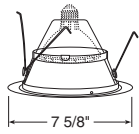

Catalog #
244W-WH
244B-WH

Description
White Baffle, White Trim
Black Baffle, White Trim

Max. Lamp Rating
50W PAR30
Aperture
5 3/4"

Shallow Baffle

*Compatible with TR6, 6" trim ring

Catalog #
247B-WH
247C-WH
247G-WH
247HZ-WH
247WHZ-WH