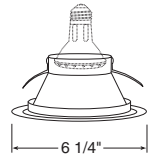

**Downlights (cont.)**

BR30/PAR30 Enclosed Cone

Catalog #	Description
216C-WH	Clear Alzak®, White Trim
216G-WH	Gold Alzak®, White Trim
216HZ-WH	Haze Alzak®, White Trim
216W-WH	Gloss White, White Trim
216WHZ-WH	Wheat Haze, White Trim

IMPORTANT: Wet location listed only with outdoor rated PAR30 lamp

**Max. Lamp Rating**

IC20: 75W PAR30L, 75W PAR30 with Socket Extender, 65W BR30  
IC20N, IC20NW: 65W BR30  
TC20: 85W BR30, 75W PAR30L, 75W PAR30 with Socket Extender, 60W A19 (Clear and Gold Cone), 40W A19 (White Cone)  
**Aperture 4 3/8"**

PAR/R20 Cone

Catalog #	Description
207B-WH	Black Alzak®, White Trim
207C-WH	Clear Alzak®, White Trim
207G-WH	Gold Alzak®, White Trim
207HZ-WH	Haze Alzak®, White Trim
207W-WH	Gloss White, White Trim
207WHZ-WH	Wheat Haze, White Trim

Compatible with TR5, 5" trim ring

**Max. Lamp Rating**

50W PAR20/R20  
**Aperture 4 5/8"**

Down-Lites