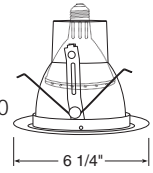

**Downlights (cont.)**

BR30/PAR30 Enclosed Cone

Catalog #	Description
216C-WH	Clear Alzak®, White Trim
216G-WH	Gold Alzak®, White Trim
216HZ-WH	Haze Alzak®, White Trim
216W-WH	Gloss White, White Trim
216WHZ-WH	Wheat Haze, White Trim

IMPORTANT: Wet location listed only with outdoor rated PAR30 lamp

**Max. Lamp Rating**

IC20: 75W PAR30L, 75W PAR30 with Socket Extender, 65W BR30  
IC20N, IC20NW: 65W BR30  
TC20: 85W BR30, 75W PAR30L, 75W PAR30 with Socket Extender, 60W A19 (Clear and Gold Cone), 40W A19 (White Cone)  
**Aperture 4 3/8"**

Compatible with TR5, 5" trim ring

**Max. Lamp Rating**

50W PAR20/R20  
**Aperture 4 5/8"**

Down-Lites