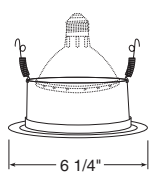

Catalog #
204B-WH
204C-WH
204G-WH
204HZ-WH
204PT-SC
204W-WH
204WHZ-ABZ
204WHZ-WH

Description
Black Alzak®, White Trim
Clear Alzak®, White Trim
Gold Alzak®, White Trim
Haze, White Trim
Pewter Alzak®, Satin Chrome Trim
Gloss White, White Trim
Wheat Haze, Classic Aged Bronze Trim
Wheat Haze, White Trim

Compatible with TR5, 5" trim ring

Max. Lamp Rating
IC20: 50W PAR30
TC20: 75W PAR30L,
75W PAR30, 65W BR30
Aperture
4 3/8"