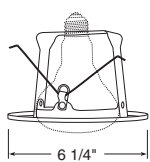

Downlights

Catalog #
201-WH

Description
White Trim

Max. Lamp Rating
65W BR30
Aperture 4"