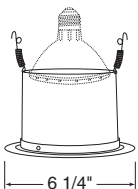

Catalog #
203W-WH
203B-WH

Description
White Baffle, White Trim
Black Baffle, White Trim

Compatible with TR5, 5" trim ring

Max. Lamp Rating
TC20: 75W PAR30,
65W BR30
Note: For use with TC20
and TC20R Housings only.
Aperture 4 1/2"