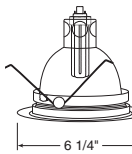

Max. Lamp Rating
ICPL/PL526: 26W
ICPL/PL518: 18W
ICPL/PL513: 13W

Baffle, Regressed Frosted Dome Lens

Catalog #
2130W-WH
2130B-WH

Description
White baffle, White Trim
Black baffle, White Trim

Max. Lamp Rating
ICPL/PL526: 26W
ICPL/PL518: 18W
ICPL/PL513: 13W