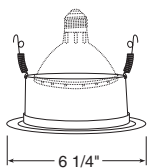

Catalog #
205W-WH
205B-WH
205B-ABZ
205B-SC

Description
White Baffle, White Trim
Black Baffle, White Trim
Black Baffle, Classic Aged Bronze Trim
Black Baffle, Satin Chrome Trim

Compatible with TR5, 5" trim ring

Max. Lamp Rating
IC20: 50W PAR30
TC20: 75W PAR30,
65W BR30
Aperture 4 3/8"