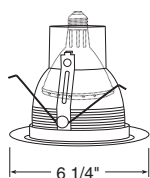

Catalog #
215W-WH
215B-WH

Description
White Baffle, White Trim
Black Baffle, White Trim

IMPORTANT: Wet location listed only
with outdoor rated PAR30 lamp

Max. Lamp Rating
IC20: 65W BR30, 75W
PAR30L, 75W PAR30 with
Socket Extender
IC20N, IC20NW: 65W BR30
TC20: 85W BR30, 75W
PAR30L, 75W PAR30 with
Socket Extender, 60W A19
Aperture 4 3/8"