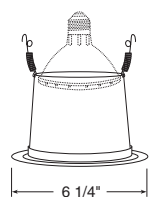

Catalog #
206B-WH
206C-WH
206G-WH
206HZ-WH
206PT-SC
206WHZ-ABZ
206WHZ-WH

Description
Black Alzak®, White Trim
Clear Alzak®, White Trim
Gold Alzak®, White Trim
Haze, White Trim
Pewter Alzak®, Satin Chrome Trim
Wheat Haze, Classic Aged Bronze Trim
Wheat Haze, White Trim

Compatible with TR5, 5" trim ring

Max. Lamp Rating
IC20: 50W PAR30
TC20: 75W PAR30, 65W
BR30
Aperture 4 1/2"