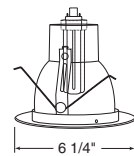

Downlights

Baffle

Catalog #
215W-WH
215B-WH

Description
White Baffle, White Trim
Black Baffle, White Trim

Max. Lamp Rating
ICPL/PL526: 26W
ICPL/PL518: 18W
ICPL/PL513: 13W
Aperture
4 3/8"

Cone

Catalog #
216C-WH
216G-WH
216HZ-WH
216W-WH
216WHZ-WH

Description
Clear Alzak®, White Trim
Gold Alzak®, White Trim
Haze, White Trim
Semi-Gloss White, White Trim
Wheat Haze, White Trim

Max. Lamp Rating
ICPL/PL526: 26W
ICPL/PL518: 18W
ICPL/PL513: 13W
Aperture
4 3/8"

Reflector with Baffle

Catalog #
218W-WH
218B-WH

Description
White Baffle, White Trim
Black Baffle, White Trim

Max. Lamp Rating
ICPL/PL526: 26W
ICPL/PL518: 18W
ICPL/PL513: 13W
Aperture
4 3/8"

Note: Optimized for use with 26W Triples or 13W Quad tube lamps.