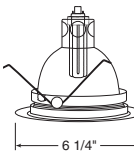

Max. Lamp Rating
ICPL/PL526: 26W
ICPL/PL518: 18W
ICPL/PL513: 13W
Aperture
4 3/8"

Note: Optimized for use with 26W Triples or 13W Quad tube lamps.

Lensed

Flat Glass Shower Trim

Catalog #
210-ABZ
210-SC
210-WH

Description
Classic Aged Bronze Trim
Satin Chrome Trim
White Trim

Max. Lamp Rating
ICPL/PL526: 26W
ICPL/PL518: 18W
ICPL/PL513: 13W

Beveled Frame, Frosted Dome Lens

Catalog #
5101-ABZ
5101-SC
5101-WH

Description
Classic Aged Bronze Trim
Satin Chrome Trim
White Trim

Max. Lamp Rating
ICPL/PL526: 26W
ICPL/PL518: 18W
ICPL/PL513: 13W

Baffle, Regressed Frosted Dome Lens

Catalog #
2130W-WH
2130B-WH

Description
White baffle, White Trim
Black baffle, White Trim

Max. Lamp Rating
ICPL/PL526: 26W
ICPL/PL518: 18W
ICPL/PL513: 13W