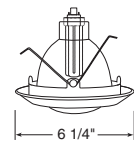

Max. Lamp Rating
ICPL/PL526: 26W
ICPL/PL518: 18W
ICPL/PL513: 13W
Aperture
4 3/8"

Note: Optimized for use with 26W Triples or 13W Quad tube lamps.

Lensed

Flat Glass Shower Trim

Catalog #
210-ABZ
210-SC
210-WH

Description
Classic Aged Bronze Trim
Satin Chrome Trim
White Trim

Max. Lamp Rating
ICPL/PL526: 26W
ICPL/PL518: 18W
ICPL/PL513: 13W

Beveled Frame, Frosted Dome Lens

Catalog #
5101-ABZ
5101-SC
5101-WH

Description
Classic Aged Bronze Trim
Satin Chrome Trim
White Trim

Max. Lamp Rating
ICPL/PL526: 26W
ICPL/PL518: 18W
ICPL/PL513: 13W

Baffle, Regressed Frosted Dome Lens

Catalog #
2130W-WH
2130B-WH

Description
White baffle, White Trim
Black baffle, White Trim

Max. Lamp Rating
ICPL/PL526: 26W
ICPL/PL518: 18W
ICPL/PL513: 13W