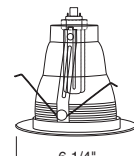

Downlights

Baffle

Catalog #
215W-WH
215B-WH

Description
White Baffle, White Trim
Black Baffle, White Trim

Max. Lamp Rating
ICPL/PL526: 26W
ICPL/PL518: 18W
ICPL/PL513: 13W
Aperture
4 3/8"

Cone

Catalog #
216C-WH
216G-WH
216HZ-WH
216W-WH
216WHZ-WH

Description
Clear Alzak®, White Trim
Gold Alzak®, White Trim
Haze, White Trim
Semi-Gloss White, White Trim
Wheat Haze, White Trim

Max. Lamp Rating
ICPL/PL526: 26W
ICPL/PL518: 18W
ICPL/PL513: 13W
Aperture
4 3/8"

Reflector with Baffle

Catalog #
218W-WH
218B-WH

Description
White Baffle, White Trim
Black Baffle, White Trim

Max. Lamp Rating
ICPL/PL526: 26W
ICPL/PL518: 18W
ICPL/PL513: 13W
Aperture
4 3/8"

Note: Optimized for use with 26W Triples or 13W Quad tube lamps.