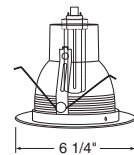

Downlights

Baffle

Catalog #
215W-WH
215B-WH

Description
White Baffle, White Trim
Black Baffle, White Trim

Max. Lamp Rating
ICPL/PL526: 26W
ICPL/PL518: 18W
ICPL/PL513: 13W
Aperture
4 3/8"

Cone

Catalog #
216C-WH
216G-WH
216HZ-WH
216W-WH
216WHZ-WH

Description
Clear Alzak®, White Trim
Gold Alzak®, White Trim
Haze, White Trim
Semi-Gloss White, White Trim
Wheat Haze, White Trim

Max. Lamp Rating
ICPL/PL526: 26W
ICPL/PL518: 18W
ICPL/PL513: 13W
Aperture
4 3/8"

Reflector with Baffle

Catalog #
218W-WH
218B-WH

Description
White Baffle, White Trim
Black Baffle, White Trim

Max. Lamp Rating
ICPL/PL526: 26W
ICPL/PL518: 18W
ICPL/PL513: 13W
Aperture
4 3/8"

Note: Optimized for use with 26W Triples or 13W Quad tube lamps.