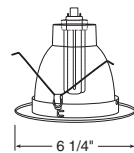

Reflector with Baffle

Catalog #
218W-WH
218B-WH

Description
White Baffle, White Trim
Black Baffle, White Trim

Max. Lamp Rating
ICPL/PL526: 26W
ICPL/PL518: 18W
ICPL/PL513: 13W
Aperture
4 3/8"

Note: Optimized for use with 26W Triples or 13W Quad tube lamps.

Max. Lamp Rating
ICPL/PL526: 26W
ICPL/PL518: 18W
ICPL/PL513: 13W
Aperture
4 3/8"

Note: Optimized for use with 26W Triples or 13W Quad tube lamps.

Lensed

Flat Glass Shower Trim

Catalog #
210-ABZ
210-SC
210-WH

Description
Classic Aged Bronze Trim
Satin Chrome Trim
White Trim

Max. Lamp Rating
ICPL/PL526: 26W
ICPL/PL518: 18W
ICPL/PL513: 13W

Beveled Frame, Frosted Dome Lens

Catalog #
5101-ABZ
5101-SC
5101-WH

Description
Classic Aged Bronze Trim
Satin Chrome Trim
White Trim