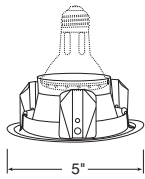

## Downlights

Catalog #	Description
14W-WH	White Baffle, White Trim
14B-WH	Black Baffle, White Trim
14B-BL	Black Baffle, Black Trim
14B-ABZ	Black Baffle, Classic Aged Bronze
14B-SC	Black Baffle, Satin Chrome Trim

Max. Lamp Rating	Aperture
IC1: 50W PAR20**, 50W R20	3 3/8"
IC1P/TC1/TC1R: 50W PAR20/R20	

Baffle

IMPORTANT: Wet location listed only with outdoor rated PAR20 lamp  
 \*\*Requires T599 socket extender when using GE lamps (see accessory page)