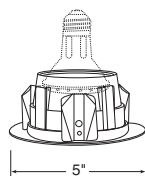

Downlights

Catalog #	Description
14W-WH	White Baffle, White Trim
14B-WH	Black Baffle, White Trim
14B-BL	Black Baffle, Black Trim
14B-ABZ	Black Baffle, Classic Aged Bronze
14B-SC	Black Baffle, Satin Chrome Trim

Max. Lamp Rating	Aperture
IC1: 50W PAR20**, 50W R20	3 3/8"
IC1P/TC1/TC1R: 50W PAR20/R20