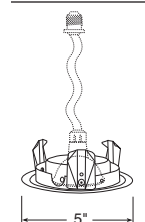

Flush Gimbal Ring

Not for use with IC1/IC1S/IC1W housings

Catalog #	Description
18-SC	Satin Chrome Trim
18-WH	White Trim

Max. Lamp Rating	Adjustment
60W PAR16 40W R16	35° vertical

Mini Eyeball PAR16/R16

Catalog #	Description
19-WH	White Trim

Max. Lamp Rating	Adjustment
25W R14, 40W R16 Intermediate screw base	35° vertical

Mini Eyeball R16/R14 (intermediate base)

Catalog #	Description
440-ABZ	Classic Aged Bronze Trim
440-BL	Black Trim
440-SC	Satin Chrome Trim
440-WH	White Trim