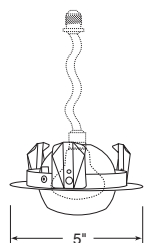

Flush Gimbal Ring

Not for use with IC1/IC1S/IC1W housings

Catalog #	Description
18-SC	Satin Chrome Trim
18-WH	White Trim

Max. Lamp Rating	Adjustment
60W PAR16 40W R16	35° vertical

Mini Eyeball PAR16/R16

Catalog #	Description
19-WH	White Trim

Max. Lamp Rating	Adjustment
25W R14, 40W R16 Intermediate screw base	35° vertical

Mini Eyeball R16/R14 (intermediate base)

Catalog #	Description
440-ABZ	Classic Aged Bronze Trim
440-BL	Black Trim
440-SC	Satin Chrome Trim
440-WH	White Trim