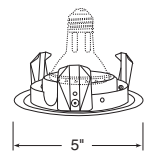

Adjustables

Catalog #	Description
10-ABZ	Classic Aged Bronze Trim
10-BL	Black Trim
10-SC	Satin Chrome Trim
10-WH	White Trim

Max. Lamp Rating	Adjustment
IC1P/TC1/TC1R: 50W PAR20, 75W ES20*	PAR20 = 25° ES20 = 35°