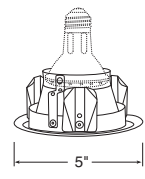

Catalog #	Description
13-WH	White Trim

Max. Lamp Rating	Aperture
IC1: 30W R20, 35W PAR20	2"
IC1P/TC1/TC1R: 50W PAR20/R20	
IC1P: 40W K19