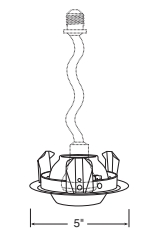

## Adjustables

Catalog #	Description
10-ABZ	Classic Aged Bronze Trim
10-BL	Black Trim
10-SC	Satin Chrome Trim
10-WH	White Trim

Max. Lamp Rating	Adjustment
IC1P/TC1/TC1R: 50W PAR20, 75W ES20*	PAR20 = 25° ES20 = 35°

Flush Gimbal Ring

Not for use with IC1/IC1S/IC1W housings

Catalog #	Description
18-SC	Satin Chrome Trim
18-WH	White Trim

Max. Lamp Rating	Adjustment
60W PAR16 40W R16	35° vertical

Mini Eyeball PAR16/R16

Catalog #	Description
19-WH	White Trim

Max. Lamp Rating	Adjustment
25W R14, 40W R16 Intermediate screw base	35° vertical

Mini Eyeball R16/R14 (intermediate base)

Catalog #	Description
440-ABZ	Classic Aged Bronze Trim
440-BL	Black Trim
440-SC	Satin Chrome Trim
440-WH	White Trim