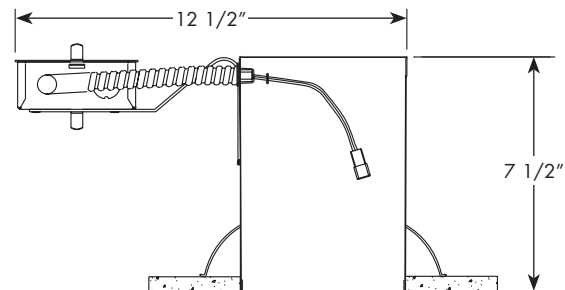

DIMENSIONS