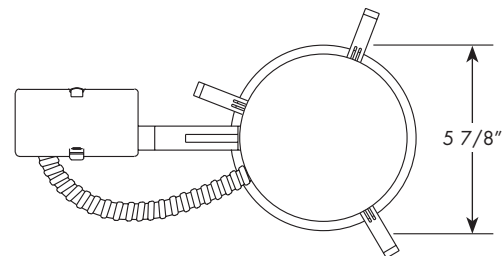

### PRODUCT SPECIFICATIONS

**Electrical Connections** Features non-screw base 120V plug-in connector • Compatible with Juno retrofit LED trim modules • Meets high efficacy requirements of California T24.

**Labels** U.L. listed for U.S. and Canada for through-branch wiring and damp locations.

**Testing** All reports are based on published industry procedures; field performance may differ from laboratory performance.

### DIMENSIONS

5 1/2" CEILING CUTOUT