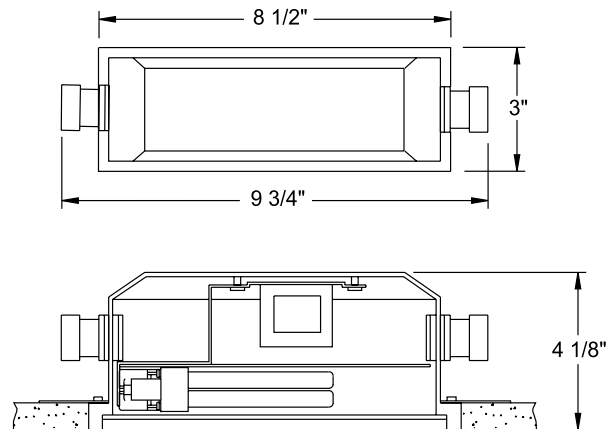

**Socket** Horizontal mounted in housing.

**Ballast** 120V normal power factor magnetic • UL Listed/CSA certified.

**Trims** Available in white or black baked enamel on cast aluminum • Fastens to housing with two allen head screws • Opal diffuser supplied with all trims.

Product specifications subject to change without notice.

**DIMENSIONS**

8 1/2" X 3" WALL CUTOUT

**INSTALLATION**

**Mounting** Two brackets supplied for nailing unit to studs.

**Junction Box** (2) 1/2" conduit compression connections and ground.

**Housing** Die cast aluminum painted white • Gasketed for wet location • 8 1/2" L x 3" H x 4 1/8" D.

**PRODUCT CODES**

Catalog Number	Input Voltage	Lamp Rating (max.)
PL115	120V	7W or 9W Twin Tube CFL

Trim Size: 9 $\frac{1}{16}$ " L x 3 $\frac{5}{8}$ " H  
Trim Finish: WH - White, BL - Black.