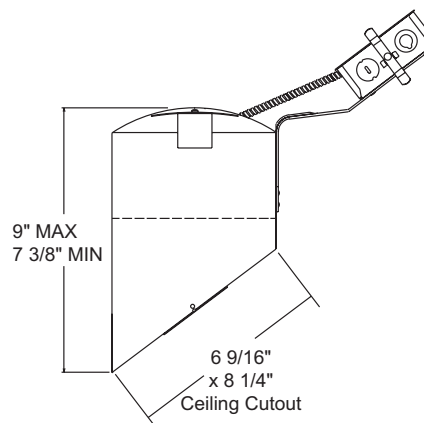

### PRODUCT DESCRIPTION

Slope ceiling TC Remodel Housing for remodel application where back side of ceiling is not accessible • Installs through an opening in ceiling from below • Secures in place with factory supplied remodel clips • Designed for use in non-insulated areas • If installed where insulation is present, the insulation must be pulled back 3" from TC housing.

### PRODUCT SPECIFICATIONS

**Lamp** Lamp ratings based on trim selected – see reverse.

**Socket** Medium base porcelain with nickel-plated copper screw shell • Adjustable to position lamp perpendicular to floor.

**Trims** Trim selection shown on reverse.

**Labels** U.L. listed for through-branch wiring, damp locations and IP • Product thermally protected against improper use of lamps or insulation • Union made AFL-CIO • UL Listed/CSA certified • Trim No. 603 is wet location approved for covered ceiling applications.

### DIMENSIONS