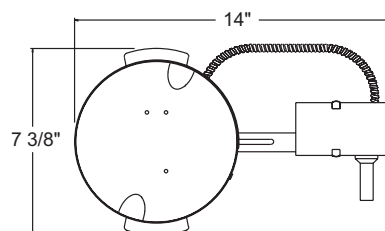

### PRODUCT SPECIFICATIONS

**Lamp** Lamp ratings based on trim selected – see reverse.

**Socket** Medium base porcelain with nickel-plated copper screw shell • Adjustable to position lamp perpendicular to floor.

**Trims** Trim selection shown on reverse.

**Labels** U.L. listed for through-branch wiring, damp locations and IP • Product thermally protected against improper use of lamps or insulation • Union made AFL-CIO • UL Listed/CSA certified • Trim No. 603 is wet location approved for covered ceiling applications.

### DIMENSIONS