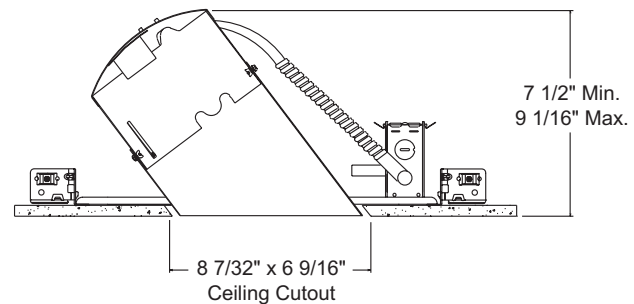

Junction Box Pre-wired junction box provided with (5) ½" and (1) ¾" knockouts, (4) Non-metallic sheathed cable connectors and ground wire, U.L. listed/CSA certified for through-branch wiring, maximum 8 No. 12 AWG 90° C branch circuit conductors (4 in, 4 out)
• Junction box provided with removable access plates
• Knockouts equipped with pryout slots.

Mounting Frame 22-gauge die-formed galvanized steel mounting frame
• Rough-in section (junction box, mounting frame, housing and bar hangers) fully assembled for ease of installation.

Housing TC housing, 22-gauge white painted steel with aluminum cap
• Housing is vertically adjustable to accommodate up to a 1" ceiling thickness
• Designed to fit 2x8 or 2x10 construction.

PRODUCT CODES

Catalog Number	Input Voltage	Lamp Rating (max.)
TC928	120V	PART6/PAR38

REV-2/09

DIMENSIONS