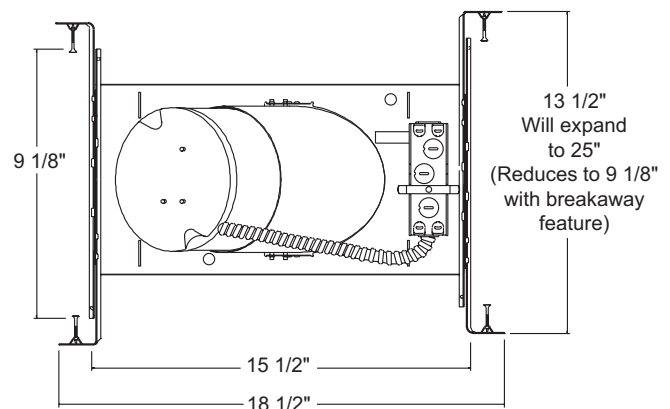

PRODUCT SPECIFICATIONS

Lamp Lamp ratings based on trim selected – see reverse.

Socket Medium base porcelain with nickel-plated copper screw shell
 • Adjustable to position lamp perpendicular to floor.

Trims Trim selection shown on reverse.

Testing All reports are based on published industry procedures; field performance may differ from laboratory performance.

Product specifications subject to change without notice.

INSTALLATION

Real Nail 3 Bar Hangers Telescoping, patent-pending Real Nail 3 system permits quick placement of housing anywhere within 24" O.C. joists or suspended ceilings
 • Integral T-bar notch and clip secures housing in suspended ceiling grid – no accessory clips required
 • 24" expansion stop allows quick placement of fixture in standard grid spacing
 • Bars scored in two locations for fast, clean breaking, allowing housing installation in tight applications
 • Bars captive to mounting frame
 • Edge-mounted for extra strength
 • Captive bugle-headed ring shank nail for quick one-step installation and easy removal with claw hammer for fixture relocation
 • Quick-Loc slot and oversized locking set screw lock fixture in position
 • Bar hanger foot contoured to align to bottom of construction joist
 • Alternate mounting holes included.

Mounting Frame 22-gauge die-formed galvanized steel mounting frame
 • Rough-in section (junction box, mounting frame, housing and bar hangers) fully assembled for ease of installation.

Housing TC housing, 22-gauge white painted steel with aluminum cap
 • Housing is vertically adjustable to accommodate up to a 1" ceiling thickness
 • Designed to fit 2x8 or 2x10 construction.

PRODUCT CODES

Catalog Number	Input Voltage	Lamp Rating (max.)
TC928	120V	PART6/PAR38

REV-2/09

DIMENSIONS

SUPER SLOPE CEILING TC HOUSING

SUPER SLOPE:

7/12 to 12/12 PITCH (30° to 45°)

INCANDESCENT LAMPS