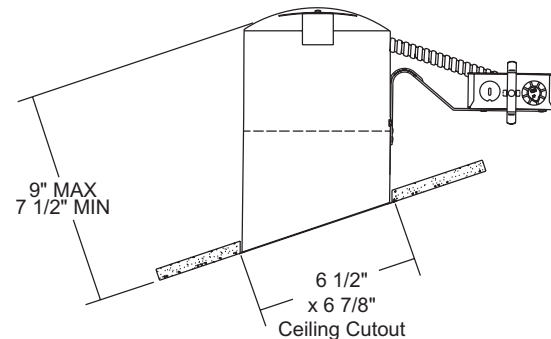

PRODUCT SPECIFICATIONS

Lamp Lamp ratings based on trim selected – see reverse.

Socket Medium base porcelain with nickel-plated copper screw shell • Adjustable to position lamp perpendicular to floor.

Trims Trim selection shown on reverse.

Labels U.L. listed for through-branch wiring, damp locations and IP • Product thermally protected against improper use of lamps or insulation • Union made AFL-CIO • UL Listed/CSA certified • Trim No. 610 is wet location approved for covered ceiling applications.

Testing All reports are based on published industry procedures; field performance may differ from laboratory performance.

Product specifications subject to change without notice.

DIMENSIONS

INSTALLATION

Junction Box Pre-wired junction box, UL listed/CSA certified for through-branch wiring maximum 4 No. 12 AWG 90° C branch circuit conductors (2 in, 2 out) • Junction box provided with removable access plate, (4) 1/2" knockouts, (4) Non-metallic sheathed cable connectors and ground wire • Knockouts equipped with pryout slots.

Trim Size: 7⁵/₈" O.D. (except Cat. Nos. 612 and 614 - 7³/₈" O.D.).
Trim Finish: ABZ - Classic Aged Bronze, BL - Black, GP - Graphite,
PW - Plastic White (Polycarbonate material shower trim), SC - Satin Chrome, SL - Silver, WH - White.