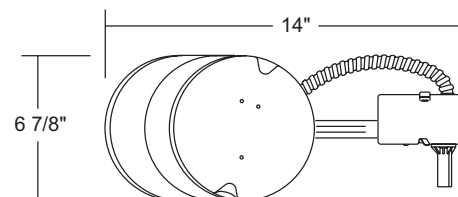

PRODUCT SPECIFICATIONS

Lamp Lamp ratings based on trim selected – see reverse.

Socket Medium base porcelain with nickel-plated copper screw shell • Adjustable to position lamp perpendicular to floor.

Trims Trim selection shown on reverse.

Labels U.L. listed for through-branch wiring, damp locations and IP • Product thermally protected against improper use of lamps or insulation • Union made AFL-CIO • UL Listed/CSA certified • Trim No. 610 is wet location approved for covered ceiling applications.

Testing All reports are based on published industry procedures; field performance may differ from laboratory performance.

Product specifications subject to change without notice.

DIMENSIONS

INSTALLATION

Junction Box Pre-wired junction box, UL listed/CSA certified for through-branch wiring maximum 4 No. 12 AWG 90° C branch circuit conductors (2 in, 2 out) • Junction box provided with removable access plate, (4) 1/2" knockouts, (4) Non-metallic sheathed cable connectors and ground wire • Knockouts equipped with pryout slots.

Trim Size: 7⁵/₈" O.D. (except Cat. Nos. 612 and 614 - 7³/₈" O.D.).
Trim Finish: ABZ - Classic Aged Bronze, BL - Black, GP - Graphite,
PW - Plastic White (Polycarbonate material shower trim), SC - Satin Chrome, SL - Silver, WH - White.