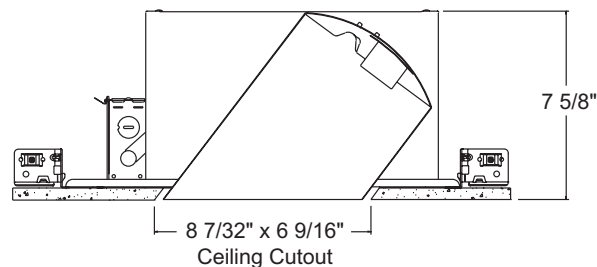

**Mounting Frame** 22-gauge die-formed galvanized steel mounting frame • Rough-in section (junction box, mounting frame, housing and bar hangers) fully assembled for ease of installation.

**Housing** IC housing, .032" aluminum sealed for Air-Loc Compliance • Access door for junction box accessibility • Housing is vertically adjustable to accommodate up to a 1" ceiling thickness.

## DIMENSIONS