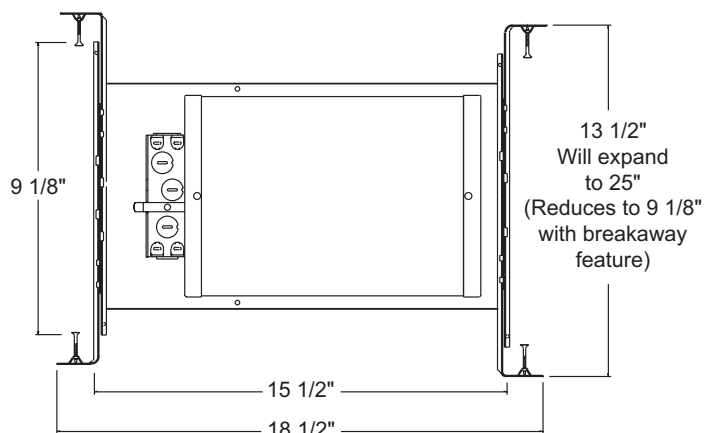

**Mounting Frame** 22-gauge die-formed galvanized steel mounting frame • Rough-in section (junction box, mounting frame, housing and bar hangers) fully assembled for ease of installation.

**Housing** IC housing, .032" aluminum sealed for Air-Loc Compliance • Access door for junction box accessibility • Housing is vertically adjustable to accommodate up to a 1" ceiling thickness.

## DIMENSIONS