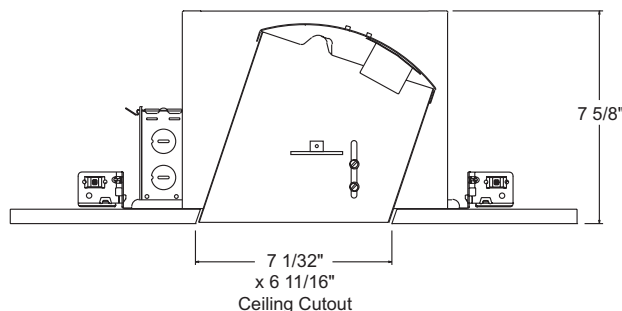

Junction Box Pre-wired junction box provided with (5) ½" and (1) ¾" knockouts, (4) Non-metallic sheathed cable connectors and ground wire, U.L. listed/CSA certified for through-branch wiring, maximum 8 No. 12 AWG 90° C branch circuit conductors (4 in, 4 out) • Junction box provided with removable access plates • Knockouts equipped with pryout slots • Supplied with **push-in electrical connectors** for fast installation.

Mounting Frame 22-gauge die-formed galvanized steel mounting frame • Rough-in section (junction box, mounting frame, housing and bar hangers) fully assembled for ease of installation.

Housing IC housing, .032" aluminum sealed for Air-Loc Compliance • Access door for junction box accessibility • Inner housing is vertically adjustable to accommodate up to a 1" ceiling thickness • Designed to fit into 2 x 8 construction.

PRODUCT CODES

Catalog Number	Input Voltage	Lamp Rating (max.)
IC926W	120V	A19/MR16/BR30/R30/PAR30/PAR30L/PAR38

DIMENSIONS

ACCESSORIES

Catalog No.	Description
ALG926	Air-Loc Gasket

To order, specify catalog number.