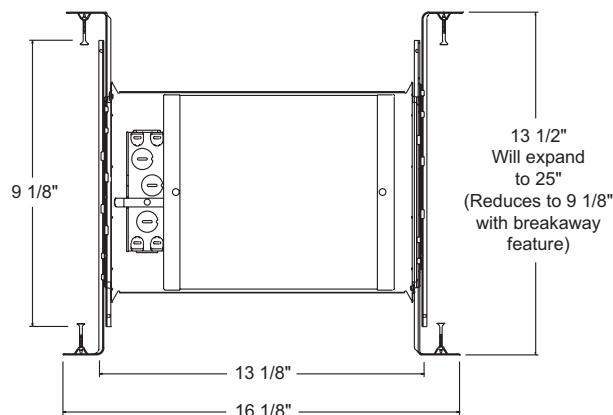

Junction Box Pre-wired junction box provided with (5) ½" and (1) ¾" knockouts, (4) Non-metallic sheathed cable connectors and ground wire, U.L. listed/CSA certified for through-branch wiring, maximum 8 No. 12 AWG 90° C branch circuit conductors (4 in, 4 out) • Junction box provided with removable access plates • Knockouts equipped with pryout slots • Supplied with **push-in electrical connectors** for fast installation.

Mounting Frame 22-gauge die-formed galvanized steel mounting frame • Rough-in section (junction box, mounting frame, housing and bar hangers) fully assembled for ease of installation.

Housing IC housing, .032" aluminum sealed for Air-Loc Compliance • Access door for junction box accessibility • Inner housing is vertically adjustable to accommodate up to a 1" ceiling thickness • Designed to fit into 2 x 8 construction.

PRODUCT CODES

Catalog Number	Input Voltage	Lamp Rating (max.)
IC926W	120V	A19/MR16/BR30/R30/PAR30/PAR30L/PAR38

DIMENSIONS

ACCESSORIES

Catalog No.	Description
ALG926	Air-Loc Gasket

To order, specify catalog number.