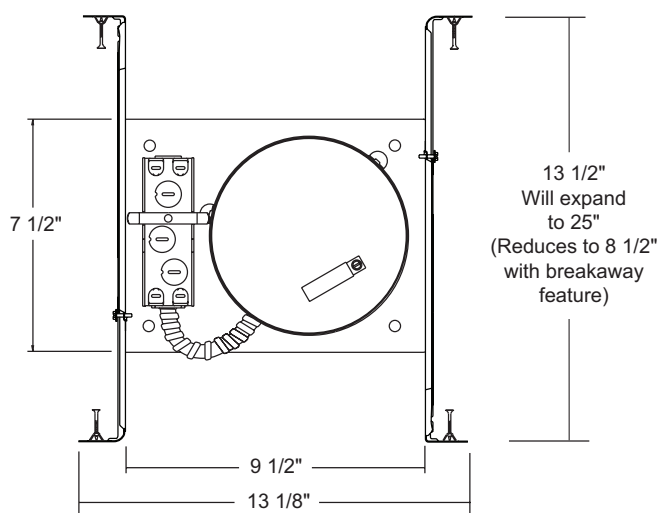

PRODUCT SPECIFICATIONS

Lamp Lamp ratings based on trim selected—see reverse.

Socket Medium base porcelain with nickel-plated copper screw shell • Floating socket with spring attaches to trim for installation.

Mounting Frame 22-gauge die-formed galvanized steel mounting frame • Rough-in section (junction box, mounting frame, housing and bar hangers) fully assembled for ease of installation
 • Sight lines embossed on mounting frame to allow for easy viewing when aligning fixtures.

Housing IC housing, .032" aluminum sealed for Air-Loc Compliance • Housing is vertically adjustable to accommodate up to a 1" ceiling thickness.

PRODUCT CODES

Catalog Number	Input Voltage	Lamp Rating (max.)
IC21	120V	A19/R20/PAR20/BR30/PAR30/PAR30L (See reverse for max. trim rating)

REV-2/09

DIMENSIONS

6 7/8" CEILING CUTOUT

ACCESSORIES

Catalog No.	Description
ALG6	Air-Loc Gasket

To order, specify catalog number.

6" SHALLOW UNIVERSAL IC HOUSING

INCANDESCENT LAMPS