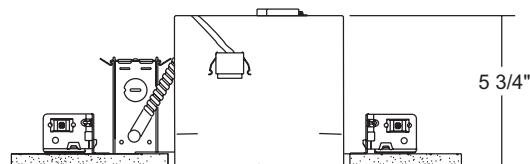

Junction Box Pre-wired junction box provided with (5) ½" and (1) ¾" knockouts, (4) Non-metallic sheathed cable connectors and ground wire, U.L. listed/CSA certified for through branch wiring, maximum 8 No. 12 AWG 90° C branch circuit conductors (4 in, 4 out) • Junction box provided with removable access plates
• Knockouts equipped with pryout slots.

Mounting Frame 22-gauge die-formed galvanized steel mounting frame • Rough-in section (junction box, mounting frame, housing and bar hangers) fully assembled for ease of installation
• Sight lines embossed on mounting frame to allow for easy viewing when aligning fixtures.

Housing IC housing, .032" aluminum sealed for Air-Loc Compliance • Housing is vertically adjustable to accommodate up to a 1" ceiling thickness.

PRODUCT CODES

Catalog Number	Input Voltage	Lamp Rating (max.)
IC21	120V	A19/R20/PAR20/BR30/PAR30/PAR30L (See reverse for max. trim rating)

REV-2/09

DIMENSIONS

6 7/8" CEILING CUTOUT

ACCESSORIES

Catalog No.	Description
ALG6	Air-Loc Gasket

To order, specify catalog number.