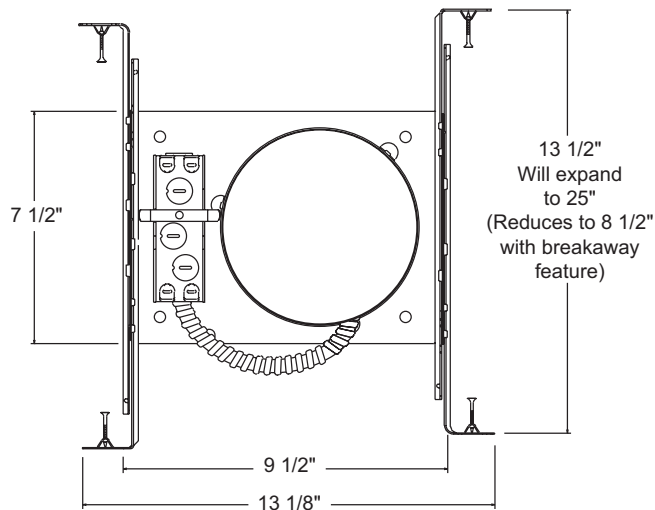

Junction Box Pre-wired junction box provided with (5) ½" and (1) ¾" knockouts, (4) Non-metallic sheathed cable connectors and ground wire, U.L. listed/CSA certified for through-branch wiring, maximum 8 No. 12 AWG 90° C branch circuit conductors (4 in, 4 out) • Junction box provided with removable access plates • Knockouts equipped with pryout slots.

Mounting Frame 22-gauge die-formed galvanized steel mounting frame • Rough-in section (junction box, mounting frame, housing and bar hangers) fully assembled for ease of installation • Sight lines embossed on mounting frame to allow for easy viewing when aligning fixtures.

Housing TC housing, 22-gauge white painted steel • Housing is vertically adjustable to accommodate up to a 2" ceiling thickness.

PRODUCT CODES

Catalog Number	Input Voltage	Lamp Rating (max.)
TC2	120V	A19/A21/BR30/BR40/MR16/PAR16/PAR20/PAR30/PAR30L/PAR38/R20/R30 (See reverse for max. trim rating)

REV-2/09

DIMENSIONS

6 7/8" CEILING CUTOUT