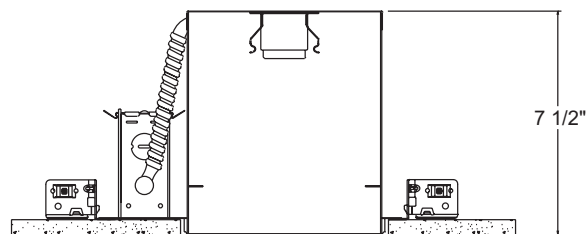

Junction Box Pre-wired junction box provided with (5) ½" and (1) ¾" knockouts, (4) Non-metallic sheathed cable connectors and ground wire, U.L. listed/CSA certified for through-branch wiring, maximum 8 No. 12 AWG 90° C branch circuit conductors (4 in, 4 out) • Junction box provided with removable access plates • Knockouts equipped with pryout slots.

Mounting Frame 22-gauge die-formed galvanized steel mounting frame • Rough-in section (junction box, mounting frame, housing and bar hangers) fully assembled for ease of installation • Sight lines embossed on mounting frame to allow for easy viewing when aligning fixtures.

Housing TC housing, 22-gauge white painted steel • Housing is vertically adjustable to accommodate up to a 2" ceiling thickness.

PRODUCT CODES

Catalog Number	Input Voltage	Lamp Rating (max.)
TC2	120V	A19/A21/BR30/BR40/MR16/PAR16/PAR20/PAR30/PAR30L/PAR38/R20/R30 (See reverse for max. trim rating)

REV-2/09

DIMENSIONS

6 7/8" CEILING CUTOUT