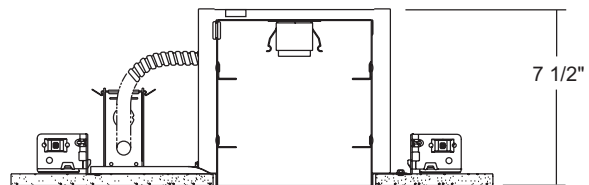

Junction Box Pre-wired junction box provided with (5) ½" and (1) ¾" knockouts, (4) Non-metallic sheathed cable connectors and ground wire, U.L. listed/CSA certified for through branch wiring, maximum 8 No. 12 AWG 90° C branch circuit conductors (4 in, 4 out) • Junction box provided with removable access plates • Knockouts equipped with Pryout slots • Supplied with **push-in electrical connectors** for fast installation.

Mounting Frame 22-gauge die-formed galvanized steel mounting frame • Rough-in section (junction box, mounting frame, housing and bar hangers) fully assembled for ease of installation.

Housing IC housing, .032" aluminum sealed for Air-Loc Compliance • Access door for junction box accessibility • Inner housing is vertically adjustable to accommodate up to a 1" ceiling thickness.

PRODUCT CODES

Catalog Number	Input Voltage	Lamp Rating (max.)
IC2W	120V	A19/A21/BR30/BR40/MR16/PAR16/PAR20/PAR30/PAR30L/PAR38/R20/R30 (See reverse for max. trim rating)

REV-2/09

DIMENSIONS

6 7/8" CEILING CUTOUT

ACCESSORIES

Catalog No.	Description
ALG6	Air-Loc Gasket

To order, specify catalog number.