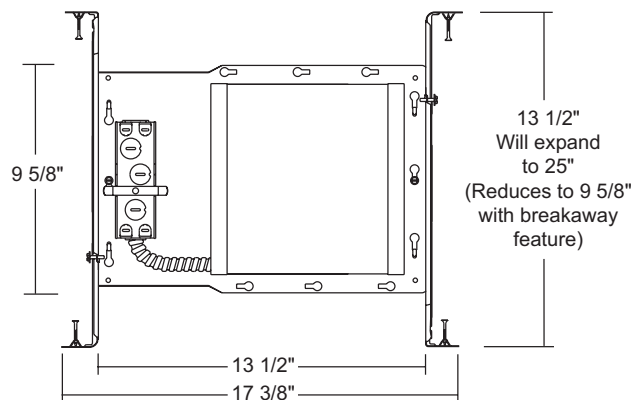

Mounting Frame 22-gauge die-formed galvanized steel mounting frame • Rough-in section (junction box, mounting frame, housing and bar hangers) fully assembled for ease of installation.

Housing IC housing, .032" aluminum sealed for Air-Loc Compliance • Access door for junction box accessibility • Inner housing is vertically adjustable to accommodate up to a 1" ceiling thickness.

PRODUCT CODES

Catalog Number	Input Voltage	Lamp Rating (max.)
IC2W	120V	A19/A21/BR30/BR40/MR16/PAR16/PAR20/PAR30/PAR30L/PAR38/R20/R30 (See reverse for max. trim rating)

REV-2/09

DIMENSIONS

6 7/8" CEILING CUTOUT