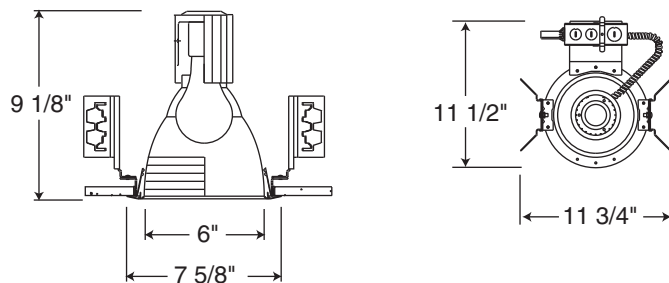

TC906 6" A-Lamp Downlight

Features

- Clear specular reflector with white trim ring
- Extruded aluminum socket housing maximizes lamp life
- Open and baffled multipliers and single wall wash reflectors are interchangeable with common rough-in housing
- Butterfly style mounting brackets accommodate 1/2" EMT, 3/4" & 1 1/2" C-channel, linear bars and Real Nail™ 3 bar hangers
- UL/CSA listed for feed through and damp locations

TC906	A-Lamp Rough-In
-------	-----------------

Reflector Ordering Example: **643C-WH**

	Catalog No.	Lamp	Description
	643C-WH	100W A19/150W A21	Open Multiplier, Specular Clear w/White Trim Ring
	643HZ-WH	100W A19/150W A21	Open Multiplier, Haze Clear w/White Trim Ring
	633B-WH	100W A19/150W A21	Black Baffled Multiplier, Specular Clear w/White Trim Ring
	633W-WH	100W A19/150W A21	White Baffled Multiplier, Specular Clear w/White Trim Ring
	662C-WH	100W A19/150W A21	Open Multiplier w/Kicker Wall Wash, Specular Clear w/White Trim Ring
	662HZ-WH	100W A19/150W A21	Open Multiplier w/Kicker Wall Wash, Haze Clear w/White Trim Ring

Accessories Ordering Example: **HB-1**

Catalog No.	Description
-------------	-------------

HB-26	26" C-Channel Bar Hangers (Set of 2)
HB-50	50" C-Channel Bar Hangers (Set of 2)
LB-27	27" Linear Bar Hangers (Set of 2)
HB-1	Adjustable 13 1/2" - 25" Real Nail 3 Bar Hangers (Set of 2)

Dimensions

6 7/8" Ceiling Cutout

Wall Wash

Single Wall Wash

Catalog #
662C-WH
662G-WH
662HZ-WH

Description
Clear Alzak®, White Trim
Gold Alzak®, White Trim
Haze, White Trim

Max. Lamp Rating
IC906: 100W A19/MB19/BT15
TC906: 100W A19/150W A21
Aperture
6"