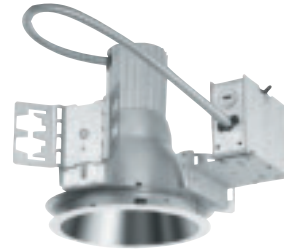

TC906 6" A-Lamp Downlight

Features

- Clear specular reflector with white trim ring
- Extruded aluminum socket housing maximizes lamp life
- Open and baffled multipliers and single wall wash reflectors are interchangeable with common rough-in housing
- Butterfly style mounting brackets accommodate 1/2" EMT, 3/4" & 1 1/2" C-channel, linear bars and Real Nail™ 3 bar hangers
- UL/CSA listed for feed through and damp locations

Description

Provides uniform light distribution with very good brightness control using economical general service lamps

Rough-In Ordering Example: **TC906**

Catalog No.	Description
-------------	-------------

TC906	A-Lamp Rough-In
-------	-----------------

Reflector Ordering Example: **643C-WH**

	Catalog No.	Lamp	Description
	643C-WH	100W A19/150W A21	Open Multiplier, Specular Clear w/White Trim Ring
	643HZ-WH	100W A19/150W A21	Open Multiplier, Haze Clear w/White Trim Ring
	633B-WH	100W A19/150W A21	Black Baffled Multiplier, Specular Clear w/White Trim Ring
	633W-WH	100W A19/150W A21	White Baffled Multiplier, Specular Clear w/White Trim Ring
	662C-WH	100W A19/150W A21	Open Multiplier w/Kicker Wall Wash, Specular Clear w/White Trim Ring
	662HZ-WH	100W A19/150W A21	Open Multiplier w/Kicker Wall Wash, Haze Clear w/White Trim Ring

Dimensions

6 7/8" Ceiling Cutout

Wall Wash

Single Wall Wash

Catalog #
662C-WH
662G-WH
662HZ-WH

Description
Clear Alzak®, White Trim
Gold Alzak®, White Trim
Haze, White Trim

Max. Lamp Rating
IC906: 100W A19/MB19/BT15
TC906: 100W A19/150W A21
Aperture
6"