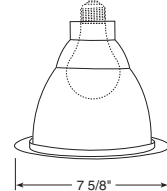

TC906 6" A-Lamp Downlight

Features

- Clear specular reflector with white trim ring
- Extruded aluminum socket housing maximizes lamp life
- Open and baffled multipliers and single wall wash reflectors are interchangeable with common rough-in housing
- Butterfly style mounting brackets accommodate 1/2" EMT, 3/4" & 1 1/2" C-channel, linear bars and Real Nail™ 3 bar hangers
- UL/CSA listed for feed through and damp locations

Downlights

Open Downlight

Catalog #
643C-WH
643G-WH
643HZ-WH

Description
Clear Alzak®, White Trim
Gold Alzak®, White Trim
Haze, White Trim

Max. Lamp Rating
IC906: 100W A19/MB19/BT15
TC906: 100W A19/150W A21
Aperture
6"