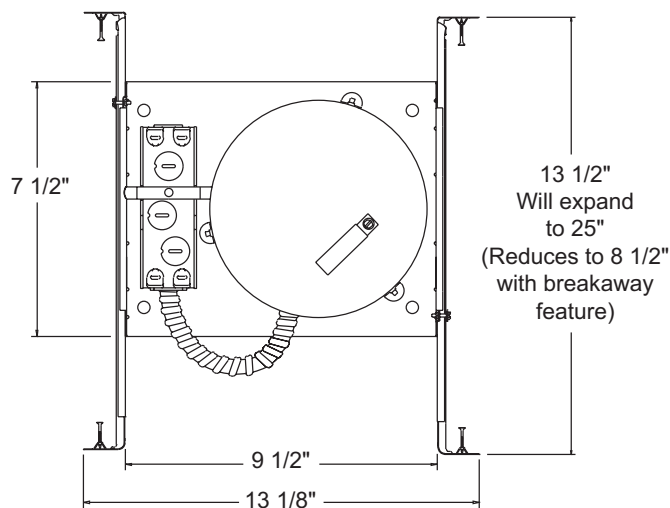

Junction Box Pre-wired junction box provided with (5) ½" and (1) ¾" knockouts, (4) Non-metallic sheathed cable connectors and ground wire, U.L. listed/CSA certified for through-branch wiring, maximum 8 No. 12 AWG 90° C branch circuit conductors (4 in, 4 out) • Junction box provided with removable access plates • Knockouts equipped with pryout slots.

Mounting Frame 22-gauge die-formed galvanized steel mounting frame • Rough-in section (junction box, mounting frame, housing and bar hangers) fully assembled for ease of installation • Sight lines embossed on mounting frame to allow for easy viewing when aligning fixtures.

Housing IC housing, .032" aluminum sealed for Air-Loc Compliance • Housing is vertically adjustable to accommodate up to a 1" ceiling thickness.

PRODUCT CODES

Catalog Number	Input Voltage	Lamp Rating (max.)
IC23	120V	A19/BR30/BR40/PAR16/PAR20/PAR30/PAR30L/PAR38/R20 (See reverse for max. trim rating)

DIMENSIONS

6 7/8" CEILING CUTOUT

ACCESSORIES

Catalog No.	Description
ALG6	Air-Loc Gasket

To order, specify catalog number.