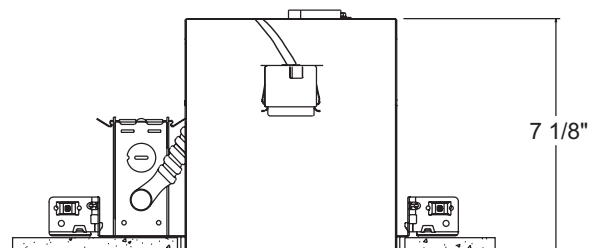

Junction Box Pre-wired junction box provided with (5) ½" and (1) ¾" knockouts, (4) Non-metallic sheathed cable connectors and ground wire, U.L. listed/CSA certified for through-branch wiring, maximum 8 No. 12 AWG 90° C branch circuit conductors (4 in, 4 out) • Junction box provided with removable access plates • Knockouts equipped with pryout slots.

Mounting Frame 22-gauge die-formed galvanized steel mounting frame • Rough-in section (junction box, mounting frame, housing and bar hangers) fully assembled for ease of installation • Sight lines embossed on mounting frame to allow for easy viewing when aligning fixtures.

Housing IC housing, .032" aluminum sealed for Air-Loc Compliance • Housing is vertically adjustable to accommodate up to a 1" ceiling thickness.

PRODUCT CODES

Catalog Number	Input Voltage	Lamp Rating (max.)
IC23	120V	A19/BR30/BR40/PAR16/PAR20/PAR30/PAR30L/PAR38/R20 (See reverse for max. trim rating)

DIMENSIONS

6 7/8" CEILING CUTOUT

ACCESSORIES

Catalog No.	Description
ALG6	Air-Loc Gasket

To order, specify catalog number.