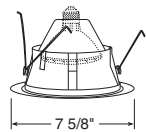

BR/PAR Downlights

Catalog #
28W-WH
28B-WH

Description
White Baffle, White Trim
Black Baffle, White Trim

Max. Lamp Rating
60W A19, 75W PAR30/30L
65W BR30, 90W PAR38/BR40

Aperture
5 7/8"

IMPORTANT: Wet location listed only with outdoor rated PAR30/38 lamps

Catalog #
244W-WH
244B-WH

Description
White Baffle, White Trim
Black Baffle, White Trim

Max. Lamp Rating
65W BR30, 60W PAR30
75W PAR30L

Aperture
5 3/4"

*Compatible with TR6, 6" trim ring

Catalog #
29C-WH
29W-WH

Description
Clear Finish, White Trim
White Finish, White Trim

Max. Lamp Rating
60W A19, 75W PAR30/30L
65W BR30, 90W PAR38/BR40

Aperture
5 7/8"

IMPORTANT: Wet location listed only with outdoor rated PAR30/38 lamps

Catalog #
247B-WH
247C-WH
247G-WH
247HZ-WH
247WHZ-WH

Description
Black Alzak®, White Trim
Clear Alzak®, White Trim
Gold Alzak®, White Trim
Haze, White Trim
Wheat Haze, White Trim

Max. Lamp Rating
75W PAR30, 75W PAR30L,
65W BR30

Aperture
5 3/4"

*Compatible with TR6, 6" trim ring

Catalog #
250-ABZ
250-SC
250-WH

Description
Classic Aged Bronze Trim
Satin Chrome Trim
White Trim

Max. Lamp Rating
65W BR30

Aperture
4"

A-Lamp Downlights

Catalog #
230CW-WH
230CB-WH

Description
White Baffle, White Trim
Black Baffle, White Trim

Max. Lamp Rating
40W A19

Aperture
5 1/2"