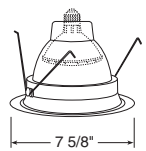

Catalog #
29C-WH
29W-WH

Description
Clear Finish, White Trim
White Finish, White Trim

Max. Lamp Rating
60W A19, 75W PAR30/30L
65W BR30, 90W PAR38/BR40

Aperture
5 7/8"