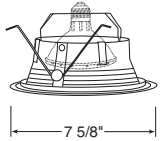

**Max. Lamp Rating**  
75W PAR30L, 65W BR30

PAR30 Adjustable Tapered Baffle

**Catalog #**  
264W-WH  
264B-WH

**Description**  
White Baffle, White Trim  
Black Baffle, White Trim

**Max. Lamp Rating**  
50W PAR30  
**Aperture**  
5 3/4"