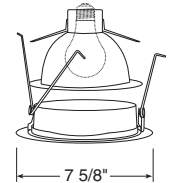

**Max. Lamp Rating**  
50W PAR30  
**Aperture**  
4"

\*Compatible with TR6, 6" trim ring

**Lensed**

Frosted Lens with Reflector

**Catalog #**  
239-WH

**Description**  
Frosted Lens, White Trim

**Max. Lamp Rating**  
40W A19, 35W PAR30L

Drop Opal with Reflector

**Catalog #**  
241-PW  
241-WH

**Description**  
Shower/Closet Light, Plastic White  
White Trim

**Max. Lamp Rating**  
40W A19

**Wall Wash**

Scoop

**Catalog #**  
261W-WH  
261B-WH