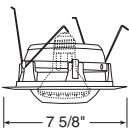

Cylinder Spotlight in Baffle

**Catalog #**  
228-WH

**Description**  
White Trim

**Max. Lamp Rating**  
50W PAR20/R20

R/PAR20 Regressed Eyeball

**Catalog #**  
248W-WH

**Description**  
White Baffle, White Trim