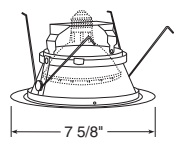

**Max. Lamp Rating**  
50W PAR30  
**Aperture**  
4"

\*Compatible with TR6, 6" trim ring

**Lensed**

Frosted Lens with Reflector

**Catalog #**  
239-WH

**Description**  
Frosted Lens, White Trim

**Max. Lamp Rating**  
40W A19, 35W PAR30L