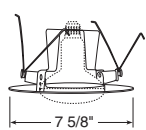

BR/PAR Downlights

Catalog #
28W-WH
28B-WH

Description
White Baffle, White Trim
Black Baffle, White Trim

Max. Lamp Rating
60W A19, 75W PAR30/30L
65W BR30, 90W PAR38/BR40

Aperture
5 7/8"

IMPORTANT: Wet location listed only with outdoor rated PAR30/38 lamps

Catalog #
244W-WH
244B-WH

Description
White Baffle, White Trim
Black Baffle, White Trim

Max. Lamp Rating
65W BR30, 60W PAR30
75W PAR30L

Aperture
5 3/4"

*Compatible with TR6, 6" trim ring

Catalog #
29C-WH
29W-WH

Description
Clear Finish, White Trim
White Finish, White Trim

Max. Lamp Rating
60W A19, 75W PAR30/30L
65W BR30, 90W PAR38/BR40

Aperture
5 7/8"

IMPORTANT: Wet location listed only with outdoor rated PAR30/38 lamps

Catalog #
247B-WH
247C-WH
247G-WH
247HZ-WH
247WHZ-WH

Description
Black Alzak®, White Trim
Clear Alzak®, White Trim
Gold Alzak®, White Trim
Haze, White Trim
Wheat Haze, White Trim

Max. Lamp Rating
75W PAR30, 75W PAR30L,
65W BR30

Aperture
5 3/4"

*Compatible with TR6, 6" trim ring

Catalog #
250-ABZ
250-SC
250-WH

Description
Classic Aged Bronze Trim
Satin Chrome Trim
White Trim

Max. Lamp Rating
65W BR30

Aperture
4"

A-Lamp Downlights

Catalog #
230CW-WH
230CB-WH

Description
White Baffle, White Trim
Black Baffle, White Trim

Max. Lamp Rating
40W A19

Aperture
5 1/2"