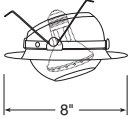

Catalog #
228-WH

Description
White Trim

Max. Lamp Rating
50W PAR20/R20