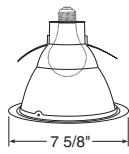

## A-Lamp Downlights (cont)

**Catalog #**  
233C-WH

**Description**  
Clear Alzak® with Black Baffle,  
White Trim

**Max. Lamp Rating**  
40W A19  
**Aperture**  
5 7/8"

A-Lamp Reflector with Baffle

**Catalog #**  
232C-WH  
232G-WH  
232HZ-WH  
232W-WH  
232WHZ-WH