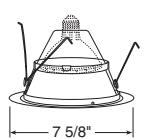

BR/PAR Downlights

Catalog #
28W-WH
28B-WH

Description
White Baffle, White Trim
Black Baffle, White Trim

Max. Lamp Rating
60W A19, 75W PAR30/30L
65W BR30, 90W PAR38/BR40

Aperture
5 7/8"

IMPORTANT: Wet location listed only with outdoor rated PAR30/38 lamps

Catalog #
244W-WH
244B-WH

Description
White Baffle, White Trim
Black Baffle, White Trim

Max. Lamp Rating
65W BR30, 60W PAR30
75W PAR30L

Aperture
5 3/4"

*Compatible with TR6, 6" trim ring

Catalog #
29C-WH
29W-WH

Description
Clear Finish, White Trim
White Finish, White Trim

Max. Lamp Rating
60W A19, 75W PAR30/30L
65W BR30, 90W PAR38/BR40

Aperture
5 7/8"

IMPORTANT: Wet location listed only with outdoor rated PAR30/38 lamps

Catalog #
247B-WH
247C-WH
247G-WH
247HZ-WH
247WHZ-WH

Description
Black Alzak®, White Trim
Clear Alzak®, White Trim
Gold Alzak®, White Trim
Haze, White Trim
Wheat Haze, White Trim

Max. Lamp Rating
75W PAR30, 75W PAR30L,
65W BR30

Aperture
5 3/4"

*Compatible with TR6, 6" trim ring

Catalog #
250-ABZ
250-SC
250-WH

Description
Classic Aged Bronze Trim
Satin Chrome Trim
White Trim

Max. Lamp Rating
65W BR30

Aperture
4"

A-Lamp Downlights

Catalog #
230CW-WH
230CB-WH

Description
White Baffle, White Trim
Black Baffle, White Trim

Max. Lamp Rating
40W A19

Aperture
5 1/2"