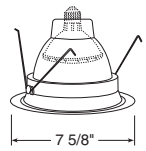

Catalog #
28W-WH
28B-WH

Description
White Baffle, White Trim
Black Baffle, White Trim

Max. Lamp Rating
60W A19, 75W PAR30/30L
65W BR30, 90W PAR38/BR40

Aperture
5 7/8"