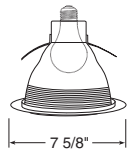

A-Lamp Downlights (cont)

Catalog #
233C-WH

Description
Clear Alzak® with Black Baffle,
White Trim

Max. Lamp Rating
40W A19
Aperture
5 7/8"