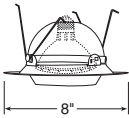

Catalog #
229-ABZ
229-BL
229-SC
229-WH

Description
Classic Aged Bronze Trim
Black Trim
Satin Chrome Trim
White Trim

Max. Lamp Rating
75W PAR30L, 65W BR30