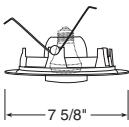

BR/PAR Adjustables

Catalog #
226W-WH
226B-WH

Description
White Cylinder Adjustable with White
Baffle, White Trim
Black Cylinder Adjustable with Black
Baffle, White Trim

Max. Lamp Rating
60W PAR16