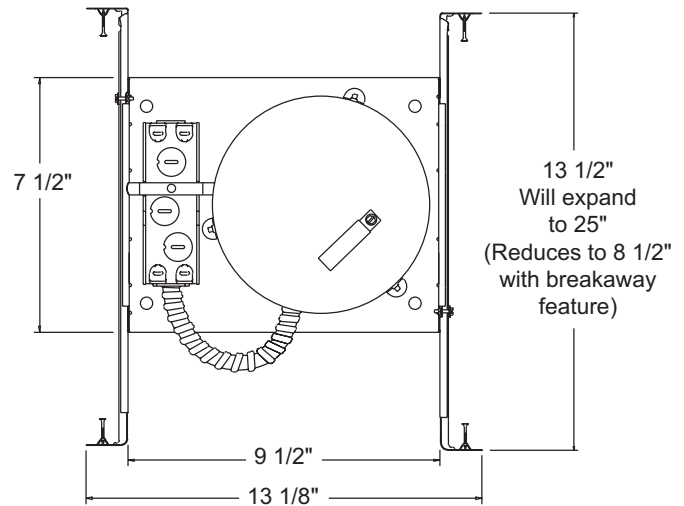

PRODUCT SPECIFICATIONS

Lamp Lamp ratings based on trim selected—see reverse.

Socket Medium base porcelain with nickel-plated copper screw shell • Adjustable socket plate and detachable socket with snap-in springs to accommodate various lamp and trim combinations • Socket plate secured at two points for consistent, straight lamp positioning.

Mounting Frame 22-gauge die-formed galvanized steel mounting frame • Rough-in section (junction box, mounting frame, housing and bar hangers) fully assembled for ease of installation • Sight lines embossed on mounting frame to allow for easy viewing when aligning fixtures.

Housing IC housing, .032" aluminum sealed for Air-Loc Compliance • Housing is vertically adjustable to accommodate up to a 1" ceiling thickness.

PRODUCT CODES

Catalog Number	Input Voltage	Lamp Rating (max.)
IC22W	120V	A19/BR30/BR40/PAR16/PAR20/PAR30/PAR30L/PAR38/R20 (See reverse for max. trim rating)

REV-2/09

DIMENSIONS

6 7/8" CEILING CUTOUT

ACCESSORIES

Catalog No.	Description
ALG6	Air-Loc Gasket

To order, specify catalog number.

6" ECONOMY UNIVERSAL IC HOUSING

INCANDESCENT LAMPS