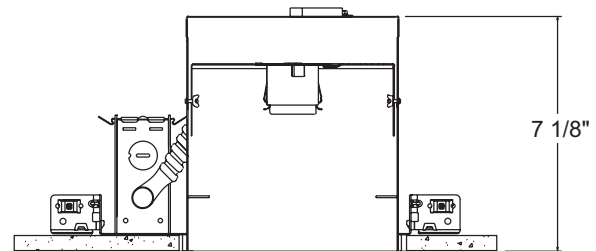

Junction Box Pre-wired junction box provided with (5) ½" and (1) ¾" knockouts, (4) Non-metallic sheathed cable connectors and ground wire, U.L. listed/CSA certified for through-branch wiring, maximum 8 No. 12 AWG 90° C branch circuit conductors (4 in, 4 out) • Junction box provided with removable access plates • Knockouts equipped with pryout slots • Supplied with **push-in electrical connectors** for fast installation.

Mounting Frame 22-gauge die-formed galvanized steel mounting frame • Rough-in section (junction box, mounting frame, housing and bar hangers) fully assembled for ease of installation • Sight lines embossed on mounting frame to allow for easy viewing when aligning fixtures.

Housing IC housing, .032" aluminum sealed for Air-Loc Compliance • Housing is vertically adjustable to accommodate up to a 1" ceiling thickness.

PRODUCT CODES

Catalog Number	Input Voltage	Lamp Rating (max.)
IC22W	120V	A19/BR30/BR40/PAR16/PAR20/PAR30/PAR30L/PAR38/R20 (See reverse for max. trim rating)

REV-2/09

DIMENSIONS

6 7/8" CEILING CUTOUT

ACCESSORIES

Catalog No.	Description
ALG6	Air-Loc Gasket

To order, specify catalog number.