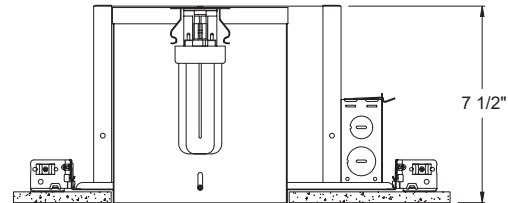

DIMENSIONS

AIR-LOC

6 7/8" CEILING CUTOUT

PRODUCT DESCRIPTION

ICPL Energy Star, Air-Loc® sealed double-wall construction housing

- No separate ALG gasket required
- Can be completely covered with insulation
- Fully sealed housing stops infiltration and exfiltration of air, reducing heating and air cooling costs
- 2 year warranty.

PRODUCT SPECIFICATIONS

Lamp One 26W or 32W triple tube (4-pin) CFL lamp CFTR26W/GX24q-3 or CFTR32W/GX24q-3.

Socket Supplied with spring clip to accommodate certain trim installations, or can be attached to top of housing for certain trims.

Trim Size: Catalog Numbers 242, 243, 239, 271, 28, 29, 232, 2320, 233, 261, 9900 - 7⁵/₈" O.D. Catalog Numbers 220, 241 - 8" O.D. Catalog Number 2330 - 7³/₈" O.D. Catalog Number 6101 - 7¹/₄" O.D.

Trim Finish: ABZ - Classic Aged Bronze, PW - Plastic White (Polycarbonate material shower trim), SC - Satin Chrome, WH - White.