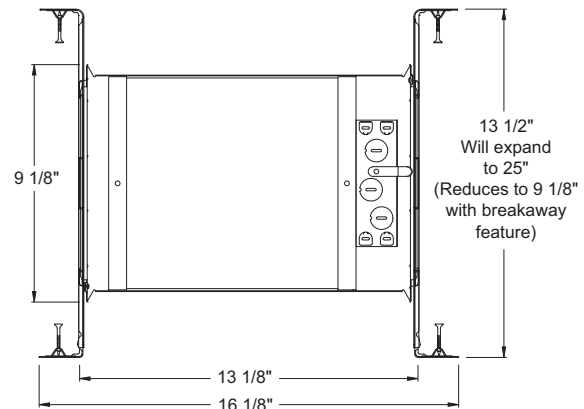

Project: _____

Fixture Type: _____

Location: _____

Contact/Phone: _____

6" VERTICAL IC COMPACT FLUORESCENT HOUSING

26/32W

COMPACT FLUORESCENT LAMP

ICPL632E

DIMENSIONS

AIR-LOC

6 7/8" CEILING CUTOUT

PRODUCT DESCRIPTION

ICPL Energy Star, Air-Loc® sealed double-wall construction housing

- No separate ALG gasket required
- Can be completely covered with insulation
- Fully sealed housing stops infiltration and exfiltration of air, reducing heating and air cooling costs
- 2 year warranty.

PRODUCT SPECIFICATIONS

Lamp One 26W or 32W triple tube (4-pin) CFL lamp CFTR26W/GX24q-3 or CFTR32W/GX24q-3.

Socket Supplied with spring clip to accommodate certain trim installations, or can be attached to top of housing for certain trims.

Ballast 120V HPF Rapid Start Electronic with end-of-life lamp protection

- Optional dimming ballast available (Title 24 compliant, not Energy Star qualified)
- UL listed/CSA certified.

Trims Trim selection shown on reverse.

Labels Energy Star qualified

- UL Listed for contact with insulation, through-branch wiring and damp locations
- Meets Washington State Air Tight Requirements, IECC
- Complies with FCC Part 18 consumer use limits
- Product mechanically protected against improper use of lamps
- Union made AFL-CIO
- Complies with California's Title 24 energy code
- Trims 220, 239, 241, 242, 243, 271, 2330, 6101 and 9900 are wet location approved for covered ceiling applications.

Testing All reports are based on published industry procedures; field performance may differ from laboratory performance.

Product specifications subject to change without notice.

INSTALLATION

Real Nail™ 3 Bar Hangers Telescoping, patent-pending Real Nail 3 system permits quick placement of housing anywhere within 24" O.C. joists or suspended ceilings

- Integral T-bar notch and clip secures housing in suspended ceiling grid – no accessory clips required
- 24" expansion stop allows quick placement of fixture in standard grid spacing
- Bars scored in two locations for fast, clean breaking, allowing housing installation in tight applications
- Bars captive to mounting frame
- Edge-mounted for extra strength
- Captive bugle-headed ring shank nail for quick one-step installation and easy removal with claw hammer for fixture relocation
- Quick-Loc slot and oversized locking set screw lock fixture in position
- Bar hanger foot contoured to align to bottom of construction joist
- Alternate mounting holes included.

Junction Box Pre-wired junction box, UL and C-UL Listed for through-branch wiring, maximum (8) No. 12 AWG 90° C branch circuit conductors (4 in, 4 out)

- Junction box provided with removable access plates (6) 1/2" and (1) 3/4" knockouts, (4) Non-metallic sheathed cable knock-outs with built-in strain reliefs and ground wire
- Knockouts equipped with pryout slots.