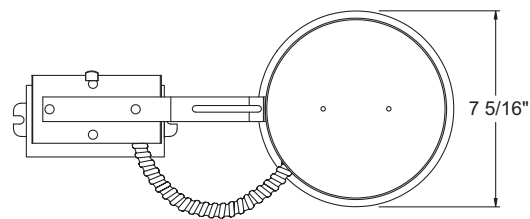

Socket Supplied with spring to accommodate certain trim installations, or can be attached to top of housing for certain trims.

Ballast 120V HPF or NPF Rapid Start Electronic with end-of-life lamp protection • Optional dimming ballast available (Title 24 compliant, Energy Star qualified) • UL listed/CSA certified.

Trims Trim selection shown on reverse.

Labels Energy Star qualified • Meets Washington State Air Tight Requirements, IECC • Complies with FCC Part 18 consumer use limits • Product mechanically protected against improper use of lamps • Union made AFL-CIO • Complies with California's Title 24 energy code • Trims 220, 239, 241, 242, 243, 271, 2330, 6101 and 9900 are wet location approved for covered ceiling applications.

Testing All reports are based on published industry procedures; field performance may differ from laboratory performance.

Product specifications subject to change without notice.

INSTALLATION

Junction Box Pre-wired junction box provided with removable access plate, (5) ½" knockouts, (4) Non-metallic sheathed cable connectors and ground wire • Knockouts equipped with pryout slots.

Housing .032" aluminum housing • Remodel springs accommodate up to 1 ½" ceiling thickness.

PRODUCT CODES

Catalog Number	Input Voltage	Lamp Rating (max.)	Ballast
ICPL626RE	120V	26W Triple Tube (4-pin) CFL	HPF
ICPL626REN	120V	26W Triple Tube (4-pin) CFL	NPF

DIMENSIONS

6 3/4" CEILING CUTOUT

ACCESSORIES

Catalog No.	Description
ALG6R	Air-Loc Gasket

To order, specify catalog number.

OPTIONS

(Add as suffix to housing)

Suffix No.	Description
-DB120	120V NPF Dimming Ballast (for use with ICPL626REN only)

Note: This product is Energy Star qualified and Title 24 compliant.

Ordering Example: ICPL626REN-**DB120**