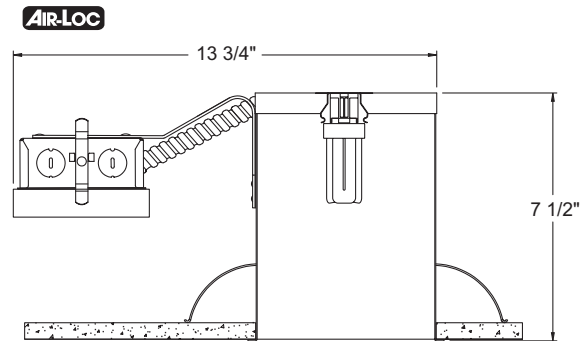

Socket Supplied with spring to accommodate certain trim installations, or can be attached to top of housing for certain trims.

Ballast 120V HPF or NPF Rapid Start Electronic with end-of-life lamp protection • Optional dimming ballast available (Title 24 compliant, Energy Star qualified) • UL listed/CSA certified.

Trims Trim selection shown on reverse.

Labels Energy Star qualified • Meets Washington State Air Tight Requirements, IECC • Complies with FCC Part 18 consumer use limits • Product mechanically protected against improper use of lamps • Union made AFL-CIO • Complies with California's Title 24 energy code • Trims 220, 239, 241, 242, 243, 271, 2330, 6101 and 9900 are wet location approved for covered ceiling applications.

Testing All reports are based on published industry procedures; field performance may differ from laboratory performance.

Product specifications subject to change without notice.

INSTALLATION

Junction Box Pre-wired junction box provided with removable access plate, (5) ½" knockouts, (4) Non-metallic sheathed cable connectors and ground wire • Knockouts equipped with pryout slots.

Housing .032" aluminum housing • Remodel springs accommodate up to 1 ½" ceiling thickness.

PRODUCT CODES

Catalog Number	Input Voltage	Lamp Rating (max.)	Ballast
ICPL626RE	120V	26W Triple Tube (4-pin) CFL	HPF
ICPL626REN	120V	26W Triple Tube (4-pin) CFL	NPF

DIMENSIONS

6 3/4" CEILING CUTOUT

ACCESSORIES

Catalog No.	Description
ALG6R	Air-Loc Gasket

To order, specify catalog number.

OPTIONS

(Add as suffix to housing)

Suffix No.	Description
-DB120	120V NPF Dimming Ballast (for use with ICPL626REN only)

Note: This product is Energy Star qualified and Title 24 compliant.

Ordering Example: ICPL626REN-**DB120**