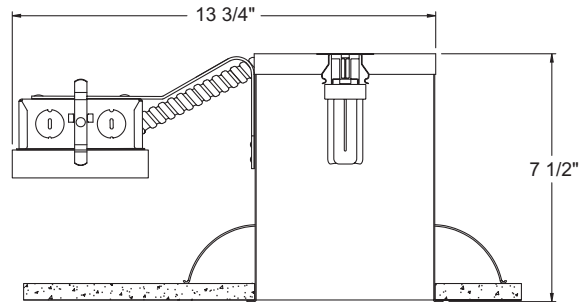

Ballast 120V HPF Rapid Start Electronic with end-of-life lamp protection • UL listed/CSA certified.

Trims Trim selection shown on reverse.

Labels Energy Star qualified • UL listed for through-branch wiring and damp locations • Meets Washington State Air Tight Requirements, IECC • Complies with FCC Part 18 consumer use limits • Product mechanically protected against improper use of lamps • Union made AFL-CIO • UL and C-UL Listed • Complies with California's Title 24 energy code • Trims 2330, 239, 240, 241, 243, 271, 6101 and 9900 are wet location approved for covered ceiling applications.

Testing All reports are based on published industry procedures; field performance may differ from laboratory performance.

Product specifications subject to change without notice.

INSTALLATION

Junction Box Pre-wired junction box UL and C-UL Listed for through-branch wiring, maximum (4) No. 12 AWG 90° C branch circuit conductors (2 in, 2 out) • Junction box provided with removable access plate, (5) ½" knockouts, (4) Non-metallic sheathed cable connectors and ground wire • Knockouts equipped with pryout slots.

Housing .032" aluminum housing • Remodel springs accommodate up to 1 ½" ceiling thickness.

PRODUCT CODES

Catalog Number	Input Voltage	Lamp Rating (max.)
ICPL618RE	120V	18W Triple Tube (4-pin) CFL

DIMENSIONS

T24
2005

AIR-LOC

6 3/4" CEILING CUTOUT

ACCESSORIES

Catalog No.	Description
ALG6R	Air-Loc Gasket

To order, specify catalog number.