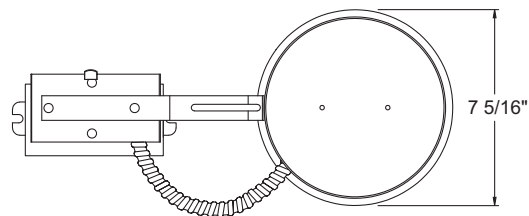

Ballast 120V HPF Rapid Start Electronic with end-of-life lamp protection • UL listed/CSA certified.

Trims Trim selection shown on reverse.

Labels Energy Star qualified • UL listed for through-branch wiring and damp locations • Meets Washington State Air Tight Requirements, IECC • Complies with FCC Part 18 consumer use limits • Product mechanically protected against improper use of lamps • Union made AFL-CIO • UL and C-UL Listed • Complies with California's Title 24 energy code • Trims 2330, 239, 240, 241, 243, 271, 6101 and 9900 are wet location approved for covered ceiling applications.

Testing All reports are based on published industry procedures; field performance may differ from laboratory performance.

Product specifications subject to change without notice.

INSTALLATION

Junction Box Pre-wired junction box UL and C-UL Listed for through-branch wiring, maximum (4) No. 12 AWG 90° C branch circuit conductors (2 in, 2 out) • Junction box provided with removable access plate, (5) ½" knockouts, (4) Non-metallic sheathed cable connectors and ground wire • Knockouts equipped with pryout slots.

Housing .032" aluminum housing • Remodel springs accommodate up to 1 ½" ceiling thickness.

PRODUCT CODES

Catalog Number	Input Voltage	Lamp Rating (max.)
ICPL618RE	120V	18W Triple Tube (4-pin) CFL

DIMENSIONS

T24
2005

AIR-LOC

6 3/4" CEILING CUTOUT

ACCESSORIES

Catalog No.	Description
ALG6R	Air-Loc Gasket

To order, specify catalog number.