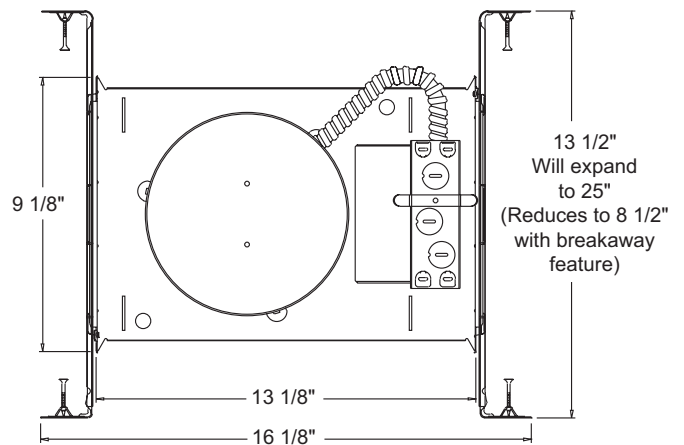

Testing All reports are based on published industry procedures; field performance may differ from laboratory performance.

Product specifications subject to change without notice.

INSTALLATION

Real Nail 3 Bar Hangers Telescoping, patent-pending Real Nail 3 system permits quick placement of housing anywhere within 24" O.C. joists or suspended ceilings • Integral T-bar notch and clip secures housing in suspended ceiling grid – no accessory clips required • 24" expansion stop allows quick placement of fixture in standard grid spacing • Bars scored in two locations for fast, clean breaking, allowing housing installation in tight applications • Bars captive to mounting frame • Edge-mounted for extra strength • Captive bugle-headed ring shank nail for quick one-step installation and easy removal with claw hammer for fixture relocation • Quick-Loc slot and oversized locking set screw lock fixture in position • Bar hanger foot contoured to align to bottom of construction joist • Alternate mounting holes included.

Junction Box Pre-wired junction box provided with (5) ½" and (1) ¾" knockouts, (4) Non-metallic sheathed cable connectors and ground wire, UL and C-UL Listed for through-branch wiring, maximum (8) No. 12 AWG 90° C branch circuit conductors (4 in, 4 out) • Junction box provided with removable access plates • Knockouts equipped with pryout slots.

REV-2/09

DIMENSIONS

6 7/8" CEILING CUTOUT

PRODUCT CODES

Catalog Number	Input Voltage	Lamp Rating (max.)
ICPL613E	120V	13W Quad or Triple (4-pin) CFL

ACCESSORIES

Catalog No.	Description
ALG6	Air-Loc Gasket

To order, specify catalog number.

Trim Size: Catalog Numbers 28, 29, 232, 233, 239, 243, 271, 261, 9900 - 7⁵/₈" O.D. Catalog Numbers 240, 241 - 8" O.D. Catalog Number 2330 - 7³/₈" O.D. Catalog Number 6101 - 7³/₄" O.D.
Trim Finish: ABZ - Classic Aged Bronze, PW - Plastic White (Polycarbonate material shower trim), SC - Satin Chrome, WH - White.