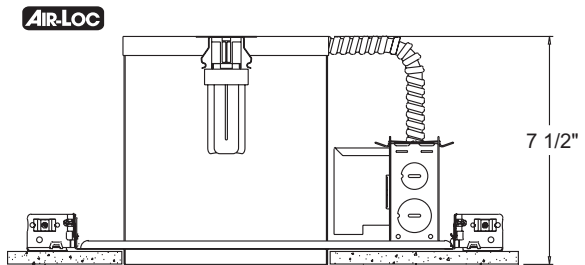

Junction Box Pre-wired junction box provided with (5) ½" and (1) ¾" knockouts, (4) Non-metallic sheathed cable connectors and ground wire, UL and C-UL Listed for through-branch wiring, maximum (8) No. 12 AWG 90° C branch circuit conductors (4 in, 4 out) • Junction box provided with removable access plates • Knockouts equipped with pryout slots.

Mounting Frame 22-gauge die-formed galvanized steel mounting frame • Rough-in section (junction box, mounting frame, housing ballast and bar hangers) fully assembled for ease of installation.

Housing IC housing, .032" aluminum sealed for Air-Loc • Housing is vertically adjustable to accommodate up to a 1" ceiling thickness.

REV-2/09

DIMENSIONS

6 7/8" CEILING CUTOUT

PRODUCT CODES

Catalog Number	Input Voltage	Lamp Rating (max.)
ICPL613E	120V	13W Quad or Triple (4-pin) CFL

ACCESSORIES

Catalog No.	Description
ALG6	Air-Loc Gasket

To order, specify catalog number.