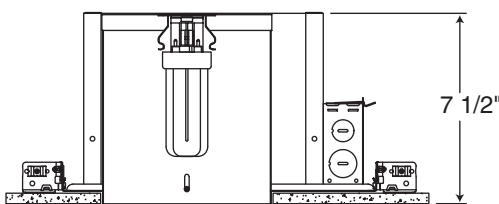

Dimensions

6 7/8" Ceiling Cutout