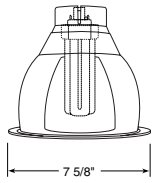

Catalog #
600C-WWD-WH
600G-WWD-WH
600HZ-WWD-WH

Description
Clear Alzak®, White Trim
Gold Alzak®, White Trim
Haze, White Trim

Max. Lamp Rating
32W Triple CFL
Aperture
6"