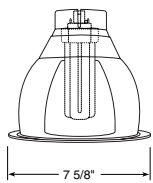

CV6 6" Vertical CFL Downlight

Features

- Low iridescent clear specular reflector
- White polycarbonate trim ring
- Vented extruded aluminum socket housing maximizes lamp life and performance
- 120/277 universal voltage on electronic ballasts
- Open and baffled multipliers and single wall wash reflectors are interchangeable with common rough-in housing
- Butterfly style mounting brackets accommodate 1/2" EMT, 3/4" & 1 1/2" C-channel, linear bars and Real Nail™ 3 bar hangers
- UL/CSA Listed for feed through and damp locations

Dimensions

6 7/8" Ceiling Cutout

Wall Wash

Catalog #
600C-WWS-WH
600G-WWS-WH
600HZ-WWS-WH

Description
Clear Alzak®, White Trim
Gold Alzak®, White Trim
Haze, White Trim

Max. Lamp Rating
32W Triple CFL
Aperture
6"

Single Wall Wash

Catalog #
600C-WWD-WH
600G-WWD-WH
600HZ-WWD-WH

Description
Clear Alzak®, White Trim
Gold Alzak®, White Trim
Haze, White Trim

Max. Lamp Rating
32W Triple CFL
Aperture
6"

Double Wall Wash

Catalog #
600C-WWC-WH
600G-WWC-WH
600HZ-WWC-WH

Description
Clear Alzak®, White Trim
Gold Alzak®, White Trim
Haze, White Trim

Max. Lamp Rating
32W Triple CFL
Aperture
6"

Corner Wall Wash

Downlights

Catalog #
600C-WH
600G-WH
600HZ-WH
600WHZ-WH

Description
Clear Alzak®, White Trim
Gold Alzak®, White Trim
Haze, White Trim
Wheat Haze, White Trim