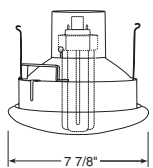

Dimensions

6 7/8" Ceiling Cutout

Wall Wash

Catalog #
600C-WWS-WH
600G-WWS-WH
600HZ-WWS-WH

Description
Clear Alzak®, White Trim
Gold Alzak®, White Trim
Haze, White Trim

Max. Lamp Rating
32W Triple CFL
Aperture
6"

Max. Lamp Rating
32W Triple CFL
Aperture
6"

Open Downlight

Catalog #
601B-WH
601W-WH

Description
Black, White Trim
White, White Trim

Max. Lamp Rating
32W Triple CFL
Aperture
6"

Baffled Downlight

Decorative

Catalog #
611-WH