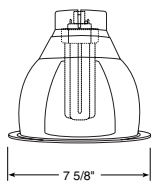

CV6 6" Vertical CFL Downlight

Features

- Low iridescent clear specular reflector
- White polycarbonate trim ring
- Vented extruded aluminum socket housing maximizes lamp life and performance
- 120/277 universal voltage on electronic ballasts
- Open and baffled multipliers and single wall wash reflectors are interchangeable with common rough-in housing
- Butterfly style mounting brackets accommodate 1/2" EMT, 3/4" & 1 1/2" C-channel, linear bars and Real Nail™ 3 bar hangers
- UL/CSA Listed for feed through and damp locations

Description

Vertical lamp design provides uniform light distribution with very good brightness control

Rough-In Ordering Example: **CV6-126Q-DB120**

Catalog No.	Lamp	Ballast	Options (add as suffix)
CV6-118T	18W Triple, 4-Pin	120/277V HPF Electronic	347-347 Volt*
CV6-126Q	26W Quad, 4-Pin	120/277V HPF Electronic	DB120-120 Volt Dimming Ballast*
CV6-126Q-NPFM	26W Quad, 2-Pin	120V NPF Magnetic	DB277-277 Volt Dimming Ballast*
CV6-126/32T	26-32W Triple, 4-Pin	120/277V HPF Electronic	

Accessories Ordering Example: **HB-1**

Catalog No.	Description
PLK-E	Emergency Lighting Field Conversion Kit for electronically ballasted 13-42W CFL Fixtures
PLK-M	Emergency Lighting Field Conversion Kit for magnetically ballasted 13-26W CFL Fixtures
HB-26	26" C-Channel Bar Hangers (Set of 2)
HB-50	50" C-Channel Bar Hangers (Set of 2)
LB-27	27" Linear Bar Hangers (Set of 2)
HB-1	Adjustable 13 1/2" - 25" Real Nail 3 Bar Hangers (Set of 2)

Dimensions

6 7/8" Ceiling Cutout

Wall Wash

Catalog #
600C-WWS-WH
600G-WWS-WH
600HZ-WWS-WH

Description
Clear Alzak®, White Trim
Gold Alzak®, White Trim
Haze, White Trim

Max. Lamp Rating
32W Triple CFL
Aperture
6"