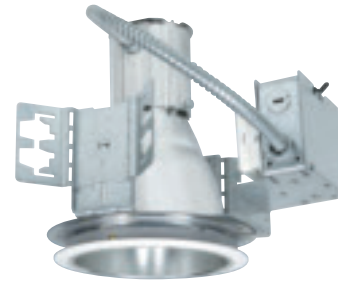

CV6 6" Vertical CFL Downlight

Features

- Low iridescent clear specular reflector
- White polycarbonate trim ring
- Vented extruded aluminum socket housing maximizes lamp life and performance
- 120/277 universal voltage on electronic ballasts
- Open and baffled multipliers and single wall wash reflectors are interchangeable with common rough-in housing
- Butterfly style mounting brackets accommodate 1/2" EMT, 3/4" & 1 1/2" C-channel, linear bars and Real Nail™ 3 bar hangers
- UL/CSA Listed for feed through and damp locations

Description

Vertical lamp design provides uniform light distribution with very good brightness control

Rough-In Ordering Example: **CV6-126Q-DB120**

Catalog No.	Lamp	Ballast	Options (add as suffix)
CV6-118T	18W Triple, 4-Pin	120/277V HPF Electronic	347-347 Volt*
CV6-126Q	26W Quad, 4-Pin	120/277V HPF Electronic	DB120-120 Volt Dimming Ballast*
CV6-126Q-NPFM	26W Quad, 2-Pin	120V NPF Magnetic	DB277-277 Volt Dimming Ballast*
CV6-126/32T	26-32W Triple, 4-Pin	120/277V HPF Electronic	

*Only for electronic ballast models

Reflector Ordering Example: **600C-WH**

Catalog No.	Description
 600C-WH	Open Multiplier, Low Iridescent Specular Clear w/White Trim Ring
 600C-WWS-WH	Open Multiplier w/Kicker Wall Wash, Low Iridescent Specular Clear w/White Trim Ring
 601B-WH	Black Baffled Multiplier, Specular Clear w/White Trim Ring
 601W-WH	White Baffled Multiplier, Specular Clear w/White Trim Ring

Dimensions

6 7/8" Ceiling Cutout

Wall Wash

Catalog #
600C-WWS-WH
600G-WWS-WH
600HZ-WWS-WH

Description
Clear Alzak®, White Trim
Gold Alzak®, White Trim
Haze, White Trim

Max. Lamp Rating
32W Triple CFL
Aperture
6"