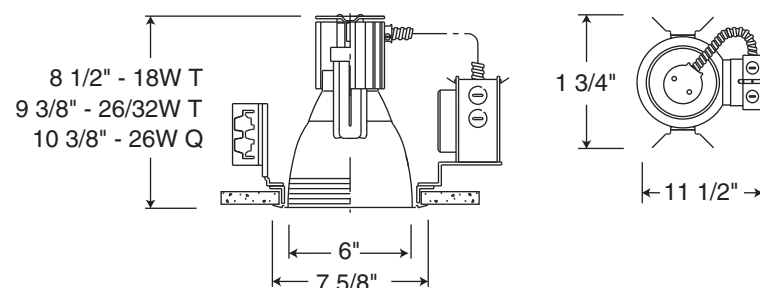

CV6 6" Vertical CFL Downlight

Features

- Low iridescent clear specular reflector
- White polycarbonate trim ring
- Vented extruded aluminum socket housing maximizes lamp life and performance
- 120/277 universal voltage on electronic ballasts
- Open and baffled multipliers and single wall wash reflectors are interchangeable with common rough-in housing
- Butterfly style mounting brackets accommodate 1/2" EMT, 3/4" & 1 1/2" C-channel, linear bars and Real Nail™ 3 bar hangers
- UL/CSA Listed for feed through and damp locations

Description

Vertical lamp design provides uniform light distribution with very good brightness control

Rough-In Ordering Example: **CV6-126Q-DB120**

Catalog No.	Lamp	Ballast	Options (add as suffix)
CV6-118T	18W Triple, 4-Pin	120/277V HPF Electronic	347-347 Volt*
CV6-126Q	26W Quad, 4-Pin	120/277V HPF Electronic	DB120-120 Volt Dimming Ballast*
CV6-126Q-NPFM	26W Quad, 2-Pin	120V NPF Magnetic	DB277-277 Volt Dimming Ballast*
CV6-126/32T	26-32W Triple, 4-Pin	120/277V HPF Electronic	

*Only for electronic ballast models

Reflector Ordering Example: **600C-WH**

Catalog No.	Description
 600C-WH	Open Multiplier, Low Iridescent Specular Clear w/White Trim Ring
 600C-WWS-WH	Open Multiplier w/Kicker Wall Wash, Low Iridescent Specular Clear w/White Trim Ring
 601B-WH	Black Baffled Multiplier, Specular Clear w/White Trim Ring
 601W-WH	White Baffled Multiplier, Specular Clear w/White Trim Ring

Dimensions

6 7/8" Ceiling Cutout

Wall Wash

Catalog #
600C-WWS-WH
600G-WWS-WH
600HZ-WWS-WH

Description
Clear Alzak®, White Trim
Gold Alzak®, White Trim
Haze, White Trim

Max. Lamp Rating
32W Triple CFL
Aperture
6"