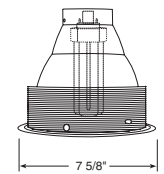

CV6 6" Vertical CFL Downlight

Features

- Low iridescent clear specular reflector
- White polycarbonate trim ring
- Vented extruded aluminum socket housing maximizes lamp life and performance
- 120/277 universal voltage on electronic ballasts
- Open and baffled multipliers and single wall wash reflectors are interchangeable with common rough-in housing
- Butterfly style mounting brackets accommodate 1/2" EMT, 3/4" & 1 1/2" C-channel, linear bars and Real Nail™ 3 bar hangers
- UL/CSA Listed for feed through and damp locations

Dimensions

6 7/8" Ceiling Cutout

Wall Wash

Catalog #
600C-WWS-WH
600G-WWS-WH
600HZ-WWS-WH

Description
Clear Alzak®, White Trim
Gold Alzak®, White Trim
Haze, White Trim

Max. Lamp Rating
32W Triple CFL
Aperture
6"

Description
Clear Alzak®, White Trim
Gold Alzak®, White Trim
Haze, White Trim

Max. Lamp Rating
32W Triple CFL
Aperture
6"

Corner Wall Wash

Downlights

Catalog #
600C-WH
600G-WH
600HZ-WH
600WHZ-WH

Description
Clear Alzak®, White Trim
Gold Alzak®, White Trim
Haze, White Trim
Wheat Haze, White Trim

Max. Lamp Rating
32W Triple CFL
Aperture
6"

Open Downlight

Catalog #
601B-WH
601W-WH

Description
Black, White Trim
White, White Trim

Max. Lamp Rating
32W Triple CFL
Aperture
6"

Baffled Downlight

Decorative

Catalog #
611-WH