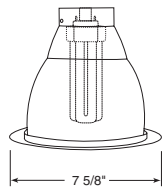

CV6 6" Vertical CFL Downlight

Features

- Low iridescent clear specular reflector
- White polycarbonate trim ring
- Vented extruded aluminum socket housing maximizes lamp life and performance
- 120/277 universal voltage on electronic ballasts
- Open and baffled multipliers and single wall wash reflectors are interchangeable with common rough-in housing
- Butterfly style mounting brackets accommodate 1/2" EMT, 3/4" & 1 1/2" C-channel, linear bars and Real Nail™ 3 bar hangers
- UL/CSA Listed for feed through and damp locations

Dimensions

6 7/8" Ceiling Cutout

Wall Wash

Catalog #
600C-WWS-WH
600G-WWS-WH
600HZ-WWS-WH

Description
Clear Alzak®, White Trim
Gold Alzak®, White Trim
Haze, White Trim

Max. Lamp Rating
32W Triple CFL
Aperture
6"

Single Wall Wash

Catalog #
600C-WWD-WH
600G-WWD-WH
600HZ-WWD-WH

Description
Clear Alzak®, White Trim
Gold Alzak®, White Trim
Haze, White Trim

Max. Lamp Rating
32W Triple CFL
Aperture
6"

Double Wall Wash

Catalog #
600C-WWC-WH
600G-WWC-WH
600HZ-WWC-WH

Description
Clear Alzak®, White Trim
Gold Alzak®, White Trim
Haze, White Trim

Max. Lamp Rating
32W Triple CFL
Aperture
6"

Corner Wall Wash

Downlights

Catalog #
600C-WH
600G-WH
600HZ-WH
600WHZ-WH

Description
Clear Alzak®, White Trim
Gold Alzak®, White Trim
Haze, White Trim
Wheat Haze, White Trim