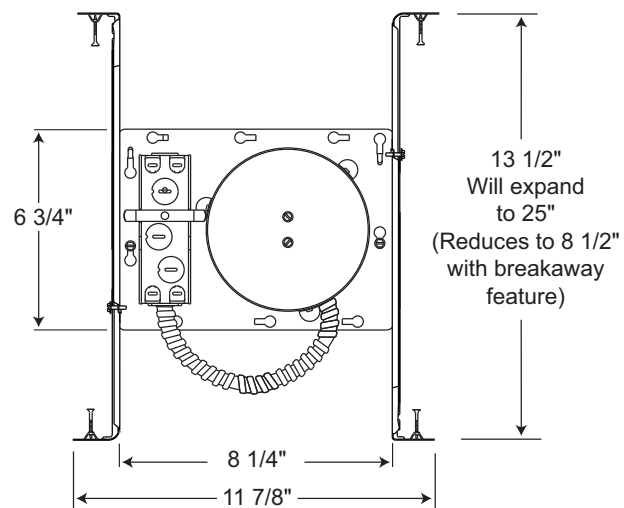

Junction Box Pre-wired junction box provided with (5) ½" and (1) ¾" knockouts, (4) Non-metallic sheathed cable connectors and ground wire, U.L. listed/CSA certified for through-branch wiring, maximum 8 No. 12 AWG 90° C branch circuit conductors (4 in, 4 out) • Junction box provided with removable access plates • Knockouts equipped with pryout slots.

Mounting Frame 22-gauge die-formed galvanized steel mounting frame • Rough-in section (junction box, mounting frame, housing and bar hangers) fully assembled for ease of installation • Sight lines embossed on mounting frame to allow for easy viewing when aligning fixtures.

Housing .032" aluminum housing • Housing is vertically adjustable to accommodate up to a 1" ceiling thickness.

PRODUCT CODES

Catalog Number	Input Voltage	Lamp Rating (max.)
TC20	120V	A19/BR30/PAR20/PAR30/PAR30L/R20 (See reverse for max. trim rating)

REV-1/12

DIMENSIONS

5 5/8" CEILING CUTOUT