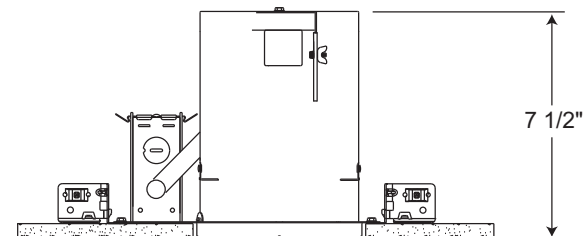

Junction Box Pre-wired junction box provided with (5) ½" and (1) ¾" knockouts, (4) Non-metallic sheathed cable connectors and ground wire, U.L. listed/CSA certified for through-branch wiring, maximum 8 No. 12 AWG 90° C branch circuit conductors (4 in, 4 out) • Junction box provided with removable access plates • Knockouts equipped with pryout slots.

Mounting Frame 22-gauge die-formed galvanized steel mounting frame • Rough-in section (junction box, mounting frame, housing and bar hangers) fully assembled for ease of installation • Sight lines embossed on mounting frame to allow for easy viewing when aligning fixtures.

Housing .032" aluminum housing • Housing is vertically adjustable to accommodate up to a 1" ceiling thickness.

PRODUCT CODES

Catalog Number	Input Voltage	Lamp Rating (max.)
TC20	120V	A19/BR30/PAR20/PAR30/PAR30L/R20 (See reverse for max. trim rating)

REV-1/12

DIMENSIONS

5 5/8" CEILING CUTOUT