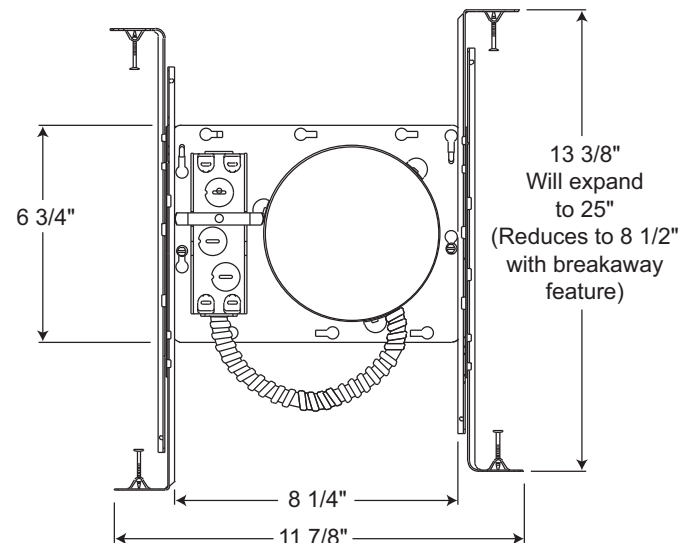

**Mounting Frame** 22-gauge die-formed galvanized steel mounting frame • Rough-in section (junction box, mounting frame, housing and bar hangers) fully assembled for ease of installation • Sight lines embossed on mounting frame to allow for easy viewing when aligning fixtures.

**Housing** IC housing, .032" aluminum sealed for Air-Loc Compliance • Housing is vertically adjustable to accommodate up to a 1" ceiling thickness.

### DIMENSIONS

5 5/8" CEILING CUTOUT