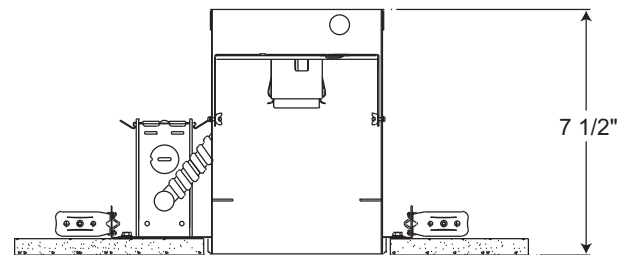

Junction Box Pre-wired junction box provided with (5) ½" and (1) ¾" knockouts, (4) Non-metallic sheathed cable connectors and ground wire, U.L. listed/CSA certified for through-branch wiring, maximum 8 No. 12 AWG 90° C branch circuit conductors (4 in, 4 out) • Junction box provided with removable access plates • Knockouts equipped with pryout slots.

Mounting Frame 22-gauge die-formed galvanized steel mounting frame • Rough-in section (junction box, mounting frame, housing and bar hangers) fully assembled for ease of installation • Sight lines embossed on mounting frame to allow for easy viewing when aligning fixtures.

Housing IC housing, .032" aluminum sealed for Air-Loc Compliance • Housing is vertically adjustable to accommodate up to a 1" ceiling thickness.

PRODUCT CODES

Catalog Number	Input Voltage	Lamp Rating (max.)
IC20S	120V	A19/BR30/PAR20/PAR30/PAR30L/R20/R30 (See reverse for max. trim rating)

REV-1/12

DIMENSIONS

5 5/8" CEILING CUTOUT

ACCESSORIES

Catalog No.	Description
G2405	T-Bar Clips (Set of 4)
ALG5	Air-Loc Gasket

To order, specify catalog number.