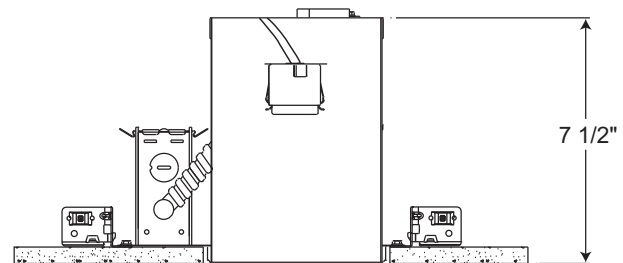

Junction Box Pre-wired junction box provided with (5) 1/2" and (1) 3/4" knockouts, (4) Non-metallic sheathed cable connectors and ground wire, U.L. listed/CSA certified for through-branch wiring, maximum 8 No. 12 AWG 90° C branch circuit conductors (4 in, 4 out) • Junction box provided with removable access plates • Knockouts equipped with pryout slots • Supplied with **push-in electrical connectors** for fast installation.

Mounting Frame 22-gauge die-formed galvanized steel mounting frame • Rough-in section (junction box, mounting frame, housing and bar hangers) fully assembled for ease of installation • Sight lines embossed on mounting frame to allow for easy viewing when aligning fixtures.

Housing IC housing, .032" aluminum sealed for Air-Loc Compliance • Housing is vertically adjustable to accommodate up to a 1" ceiling thickness.

PRODUCT CODES

Catalog Number	Input Voltage	Lamp Rating (max.)
IC20NW	120V	A19/BR30/PAR20/PAR30/PAR30L/R20/R30 (See reverse for max. trim rating)

REV-1/12

DIMENSIONS

5 5/8" CEILING CUTOUT

ACCESSORIES

Catalog No.	Description
ALG5	Air-Loc Gasket

To order, specify catalog number.