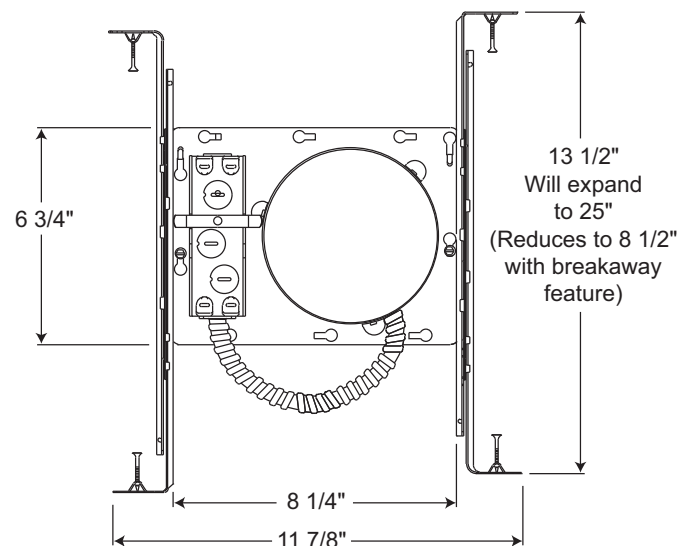

Junction Box Pre-wired junction box provided with (5) 1/2" and (1) 3/4" knockouts, (4) Non-metallic sheathed cable connectors and ground wire, U.L. listed/CSA certified for through-branch wiring, maximum 8 No. 12 AWG 90° C branch circuit conductors (4 in, 4 out) • Junction box provided with removable access plates • Knockouts equipped with pryout slots • Supplied with **push-in electrical connectors** for fast installation.

Mounting Frame 22-gauge die-formed galvanized steel mounting frame • Rough-in section (junction box, mounting frame, housing and bar hangers) fully assembled for ease of installation • Sight lines embossed on mounting frame to allow for easy viewing when aligning fixtures.

Housing IC housing, .032" aluminum sealed for Air-Loc Compliance • Housing is vertically adjustable to accommodate up to a 1" ceiling thickness.

PRODUCT CODES

Catalog Number	Input Voltage	Lamp Rating (max.)
IC20NW	120V	A19/BR30/PAR20/PAR30/PAR30L/R20/R30 (See reverse for max. trim rating)

REV-1/12

DIMENSIONS

5 5/8" CEILING CUTOUT

ACCESSORIES

Catalog No.	Description
ALG5	Air-Loc Gasket

To order, specify catalog number.