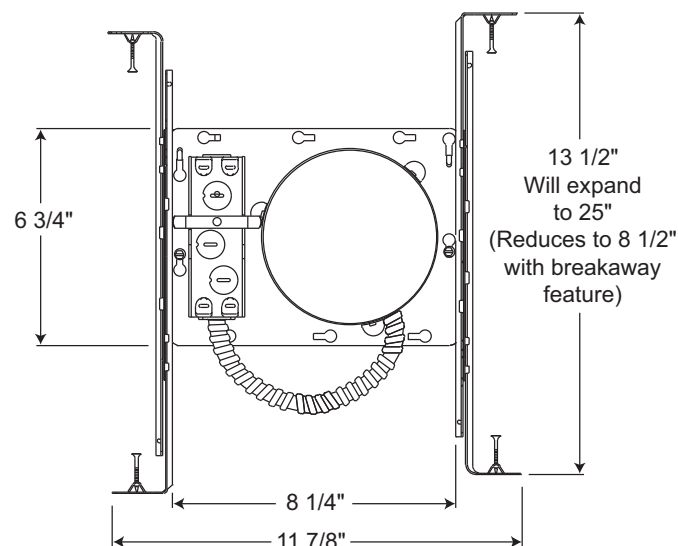

Junction Box Pre-wired junction box provided with (5) ½" and (1) ¾" knockouts, (4) Non-metallic sheathed cable connectors and ground wire, U.L. listed/CSA certified for through-branch wiring, maximum 8 No. 12 AWG 90° C branch circuit conductors (4 in, 4 out) • Junction box provided with removable access plates • Knockouts equipped with pryout slots.

Mounting Frame 22-gauge die-formed galvanized steel mounting frame • Rough-in section (junction box, mounting frame, housing and bar hangers) fully assembled for ease of installation • Sight lines embossed on mounting frame to allow for easy viewing when aligning fixtures.

Housing IC housing, .032" aluminum sealed for Air-Loc Compliance • Housing is vertically adjustable to accommodate up to a 1" ceiling thickness.

PRODUCT CODES

Catalog Number	Input Voltage	Lamp Rating (max.)
IC20N	120V	A19/BR30/PAR20/PAR30/PAR30L/R20/R30 (See reverse for max. trim rating)

REV-1/12

DIMENSIONS

5 5/8" CEILING CUTOUT

ACCESSORIES

Catalog No.	Description
ALG5	Air-Loc Gasket

To order, specify catalog number.