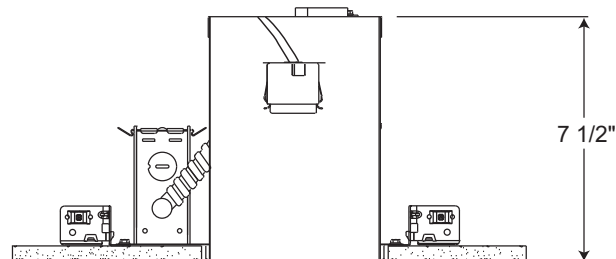

Junction Box Pre-wired junction box provided with (5) ½" and (1) ¾" knockouts, (4) Non-metallic sheathed cable connectors and ground wire, U.L. listed/CSA certified for through-branch wiring, maximum 8 No. 12 AWG 90° C branch circuit conductors (4 in, 4 out) • Junction box provided with removable access plates • Knockouts equipped with pryout slots.

Mounting Frame 22-gauge die-formed galvanized steel mounting frame • Rough-in section (junction box, mounting frame, housing and bar hangers) fully assembled for ease of installation • Sight lines embossed on mounting frame to allow for easy viewing when aligning fixtures.

Housing IC housing, .032" aluminum sealed for Air-Loc Compliance • Housing is vertically adjustable to accommodate up to a 1" ceiling thickness.

PRODUCT CODES

Catalog Number	Input Voltage	Lamp Rating (max.)
IC20N	120V	A19/BR30/PAR20/PAR30/PAR30L/R20/R30 (See reverse for max. trim rating)

REV-1/12

DIMENSIONS

5 5/8" CEILING CUTOUT

ACCESSORIES

Catalog No.	Description
ALG5	Air-Loc Gasket

To order, specify catalog number.